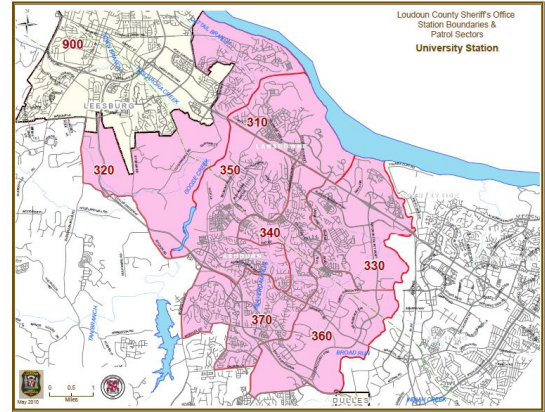

Date: May 22, 2019

Eastern Loudoun Station

(Sectors 210, 220, 230, 240, 250, 260, 270, 280, 290)

Date & Time	Location	Incident
5/14/2019 – 5/21/2019 0700 hrs.	20400 Block Rosemallow Ct. Sterling	Stolen Vehicle: A resident advised that a Kia Sorrento was stolen from the roadway in front of his residence sometime over the past week. The keys were left in the cup holder of the vehicle. This case remains under investigation. SO190009242
5/21/2019 0600 hrs.	46600 Block Winterset Ct. Sterling	Stolen Vehicle: A resident advised that her Lexus GX460 was stolen during the overnight hours from her driveway. The vehicle was left unlocked with the keys inside. A wallet, credit cards, and currency were stolen along with the car. This case remains under investigation. SO190009240

Ashburn Station

(Sectors 310, 320, 330, 340, 350, 360, 370, 900)

Date & Time	Location	Incident
5/21/2019 1030 hrs.	21600 Block Channing Ct. Ashburn	Suspicious Incident: A resident advised that she located a deceased bird on the front steps of her residence. The bird had a dark-colored string tied around its neck. This case remains under investigation. SO190009265
5/19/2019 0255 hrs.	20900 Block Pioneer Ridge Ter. Ashburn	Vehicle Tampering: An online report was filed by a resident who advised that two individuals entered her unlocked vehicle during the overnight hours. No items were stolen from the vehicle. This incident was captured on the resident's surveillance camera. The footage also captured the suspects attempting to gain entry into a neighbor's vehicle. SO190009263