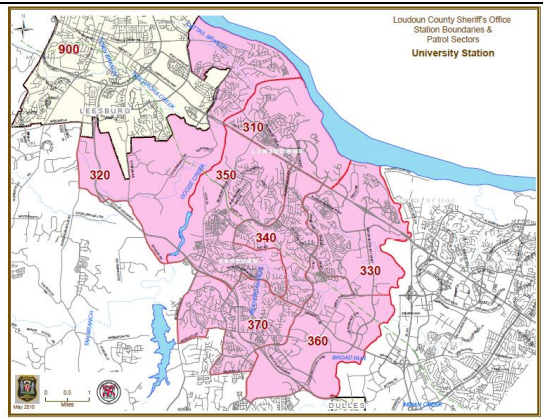

### Eastern Loudoun Station

(Sectors 210, 220, 230, 240, 250, 260, 270, 280, 290)

Date & Time	Location	Incident
6/3/2019 1940 hrs.	1200 Block Chase Heritage Cir. Sterling	Vehicle Tampering: A resident reported that the back window of his Honda Civic was smashed while parked on the street. Nothing was stolen from the vehicle. SO190010223
6/3/2019 1827	250 Block W. Meadowland Ln. Sterling	Gunfire: A resident reported that he believed he heard several gunshots in the neighborhood. Deputies canvassed the area and found no signs of gunfire. Other neighbors stated they had not heard anything. SO190010220.
6/1/2019 – 6/2/2019 2130 hrs. – 0630 hrs.	100 Block Briarwood Ct. Sterling	Vehicle Tampering: An online report was received indicating that a resident's work truck was entered during the overnight hours. Nothing appears to have been stolen. SO190010216.

### Ashburn Station

(Sectors 310, 320, 330, 340, 350, 360, 370, 900)

<b>Date &amp; Time</b>	<b>Location</b>	<b>Incident</b>
6/2/2019 – 6/3/2019 2300 hrs. – 0727 hrs.	21400 Block Tithables Cir. Ashburn	Stolen Vehicle: A resident reported that his black Ford Explorer was stolen from his driveway sometime during the overnight hours. The vehicle had been left unlocked with the key fob inside the vehicle. Another vehicle was also entered, however, was not moved from the driveway. SO190010165
6/2/2019 – 6/3/2019 2315 hrs. – 0615 hrs.	21500 Block Tithables Cir.	Vehicle Tampering: An online report was received indicating that a resident's unlocked vehicle was entered during the overnight hours. Nothing appears to have been stolen. SO190010219.