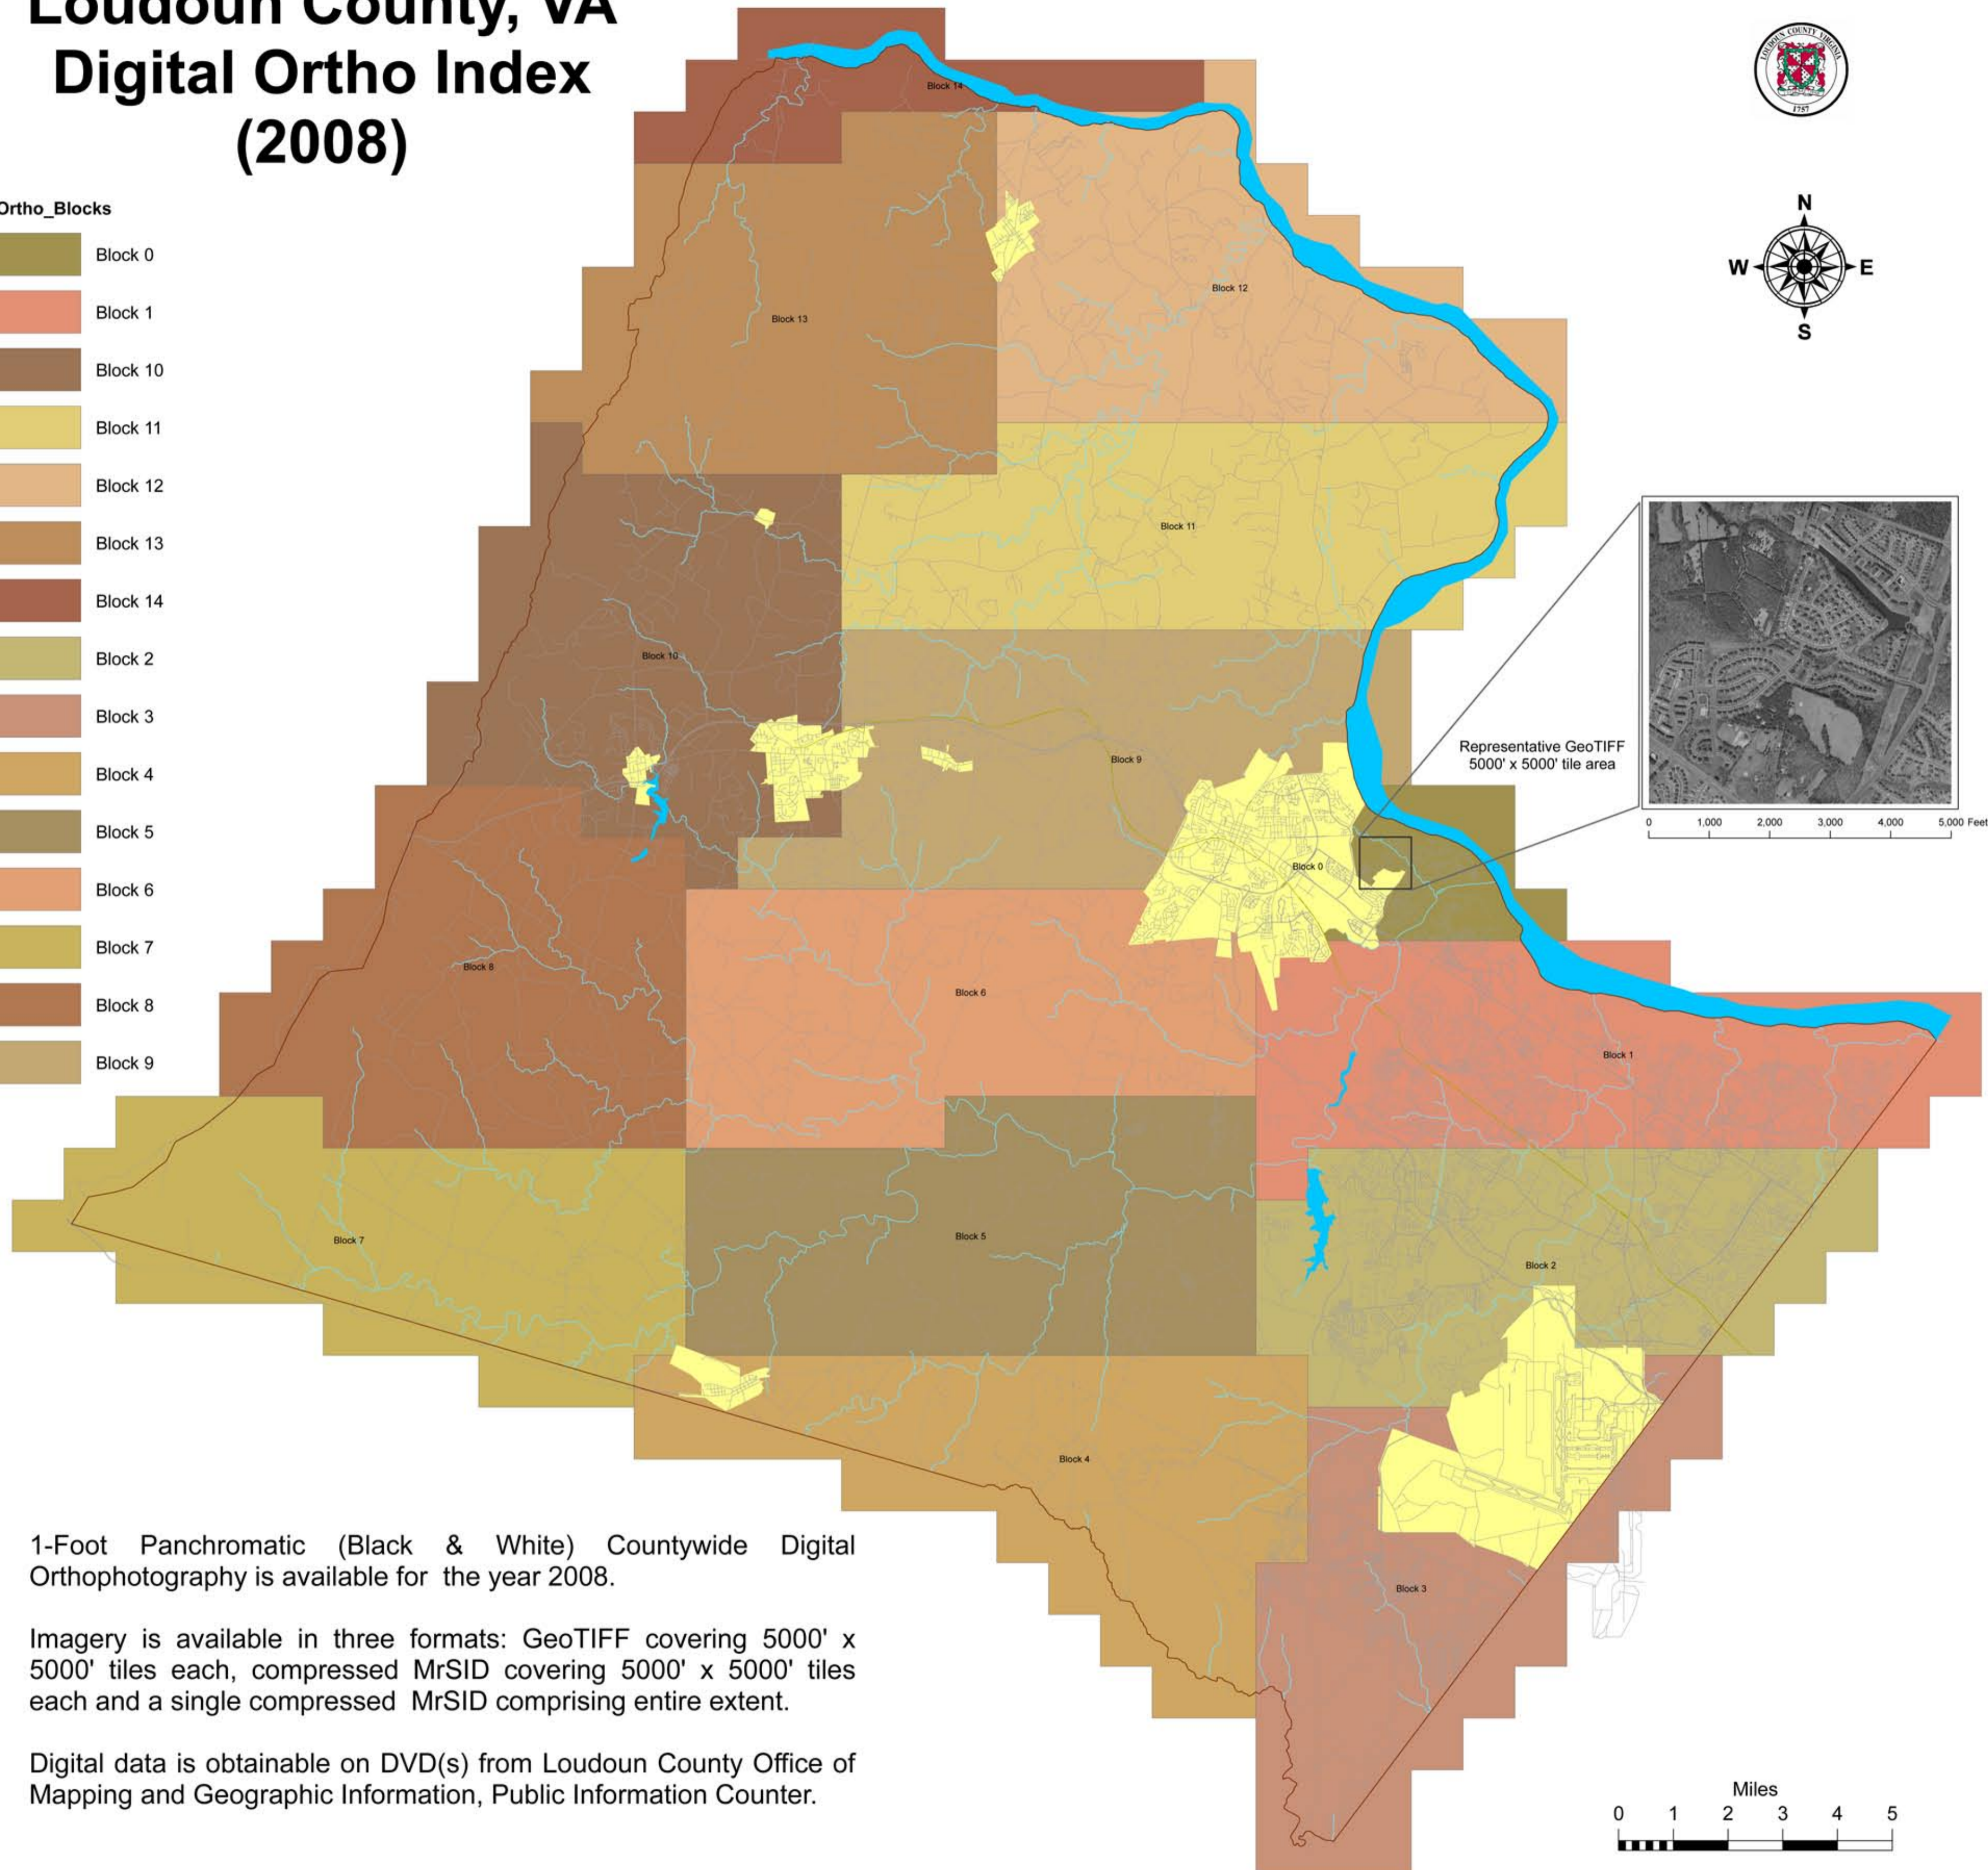

# Loudoun County, VA Digital Ortho Index (2008)

- Ortho\_Blocks
- Block 0
  - Block 1
  - Block 10
  - Block 11
  - Block 12
  - Block 13
  - Block 14
  - Block 2
  - Block 3
  - Block 4
  - Block 5
  - Block 6
  - Block 7
  - Block 8
  - Block 9

1-Foot Panchromatic (Black & White) Countywide Digital Orthophotography is available for the year 2008.

Imagery is available in three formats: GeoTIFF covering 5000' x 5000' tiles each, compressed MrSID covering 5000' x 5000' tiles each and a single compressed MrSID comprising entire extent.

Digital data is obtainable on DVD(s) from Loudoun County Office of Mapping and Geographic Information, Public Information Counter.