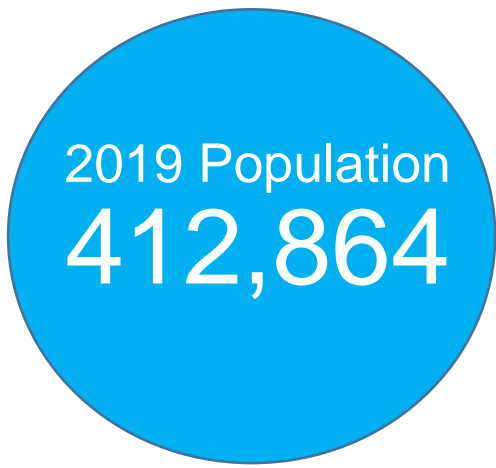

Loudoun County Quick Facts

COUNTY POPULATION

Population has increased, with a projected slowing growth

Origins of Foreign-Born Population (24% of Total 2017 Population)

2017 Median Household Income
\$129,588