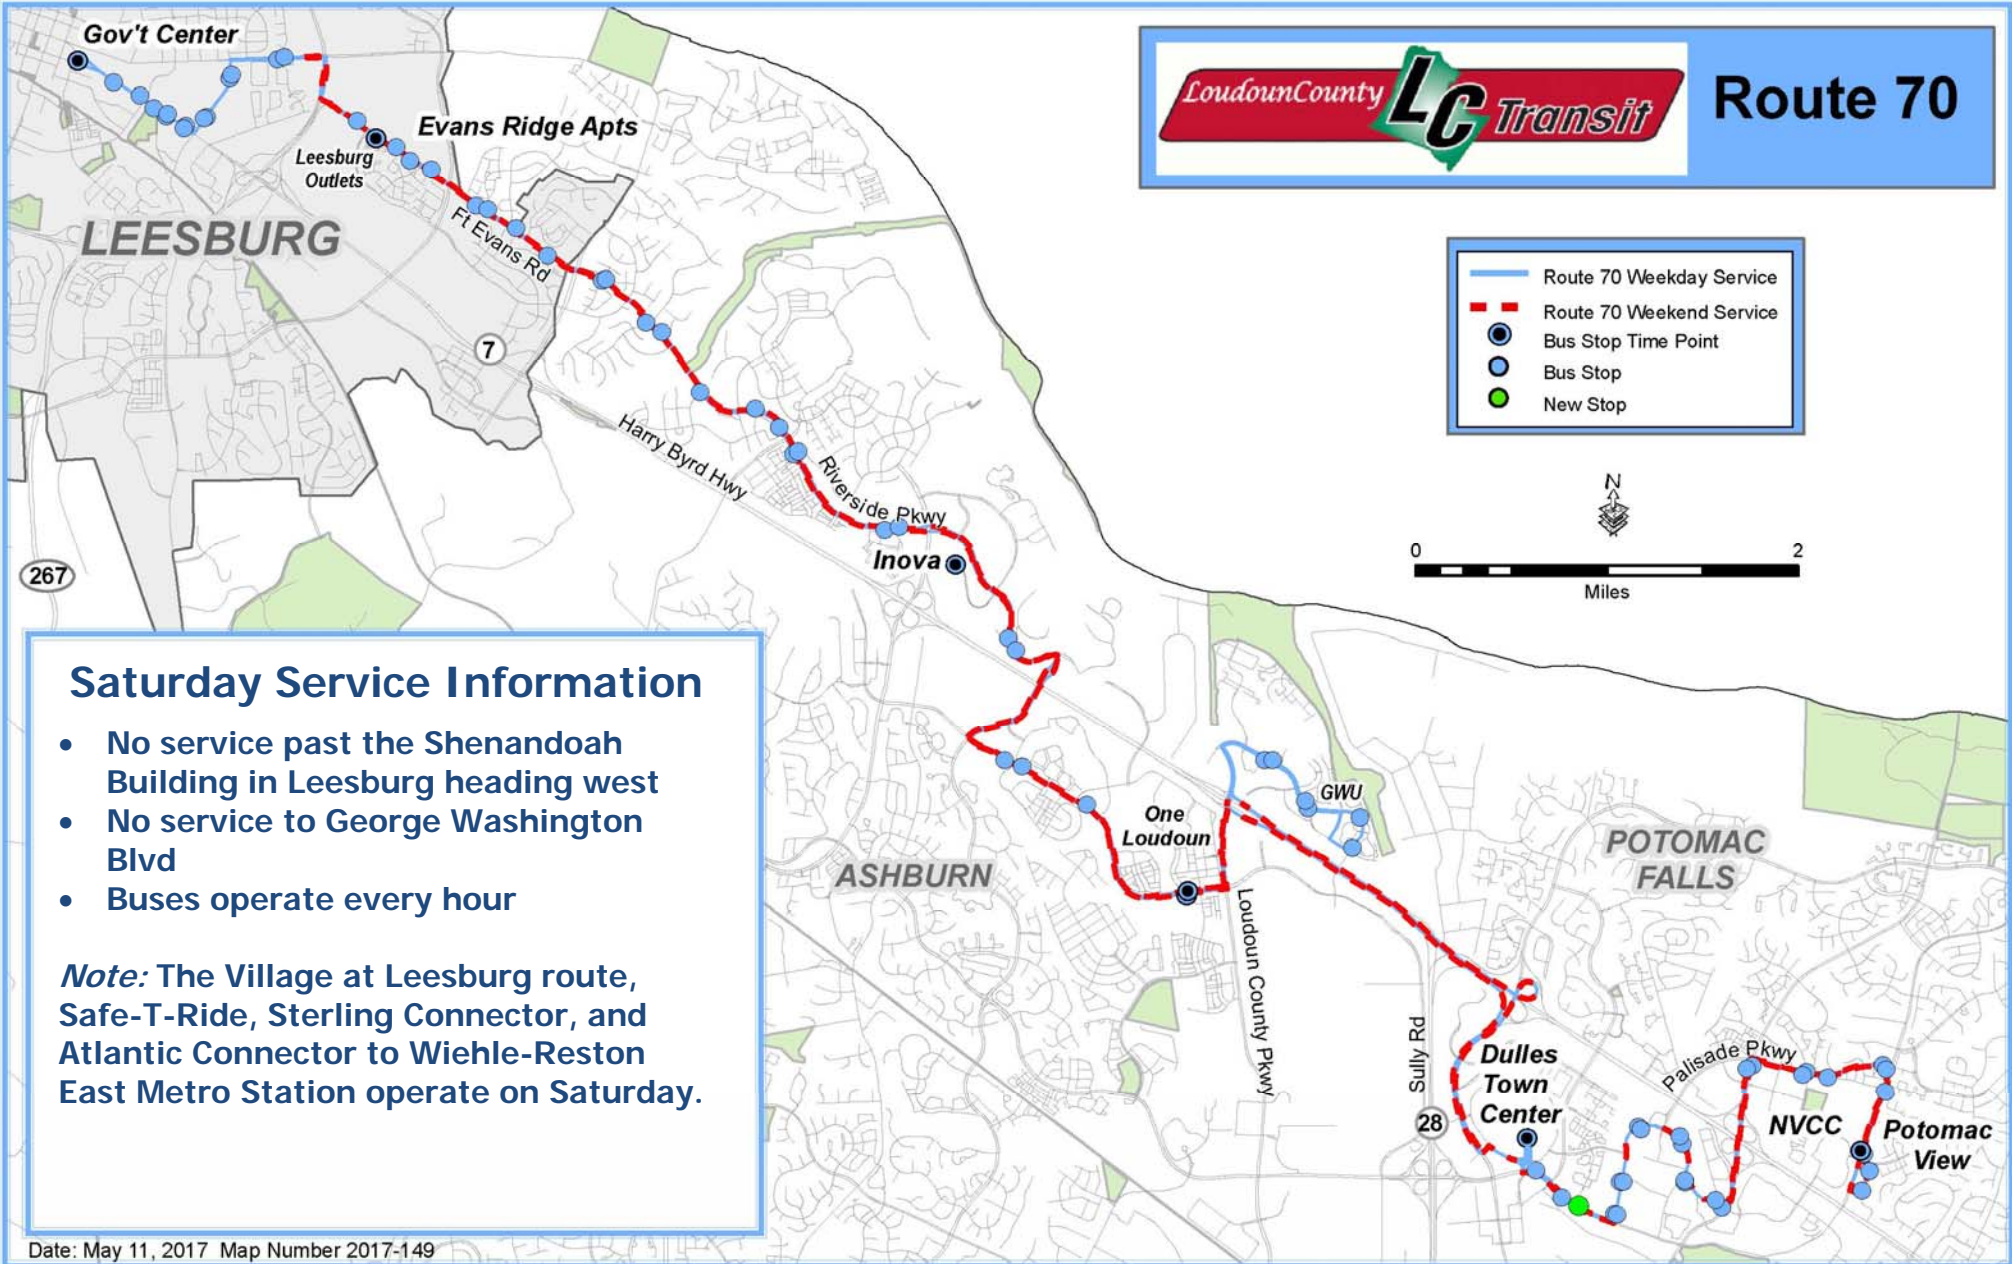

**Exact Fare Required: \$1.00 CASH or punch pass
FREE TRANSFERS**

One free transfer from any local or Metro Connect Route to another local or Metro Connect route. Please request a transfer ticket from the driver when departing the bus. Transfer ticket must be used within 2 hours of date & time indicated.

Saturday Service Information

- No service past the Shenandoah Building in Leesburg heading west
- No service to George Washington Blvd
- Buses operate every hour

Note: The Village at Leesburg route, Safe-T-Ride, Sterling Connector, and Atlantic Connector to Wiehle-Reston East Metro Station operate on Saturday.

Route 70

Saturday Service Information

- No service past the Shenandoah Building in Leesburg heading west
- No service to George Washington Blvd
- Buses operate every hour

Note: The Village at Leesburg route, Safe-T-Ride, Sterling Connector, and Atlantic Connector to Wiehle-Reston East Metro Station operate on Saturday.