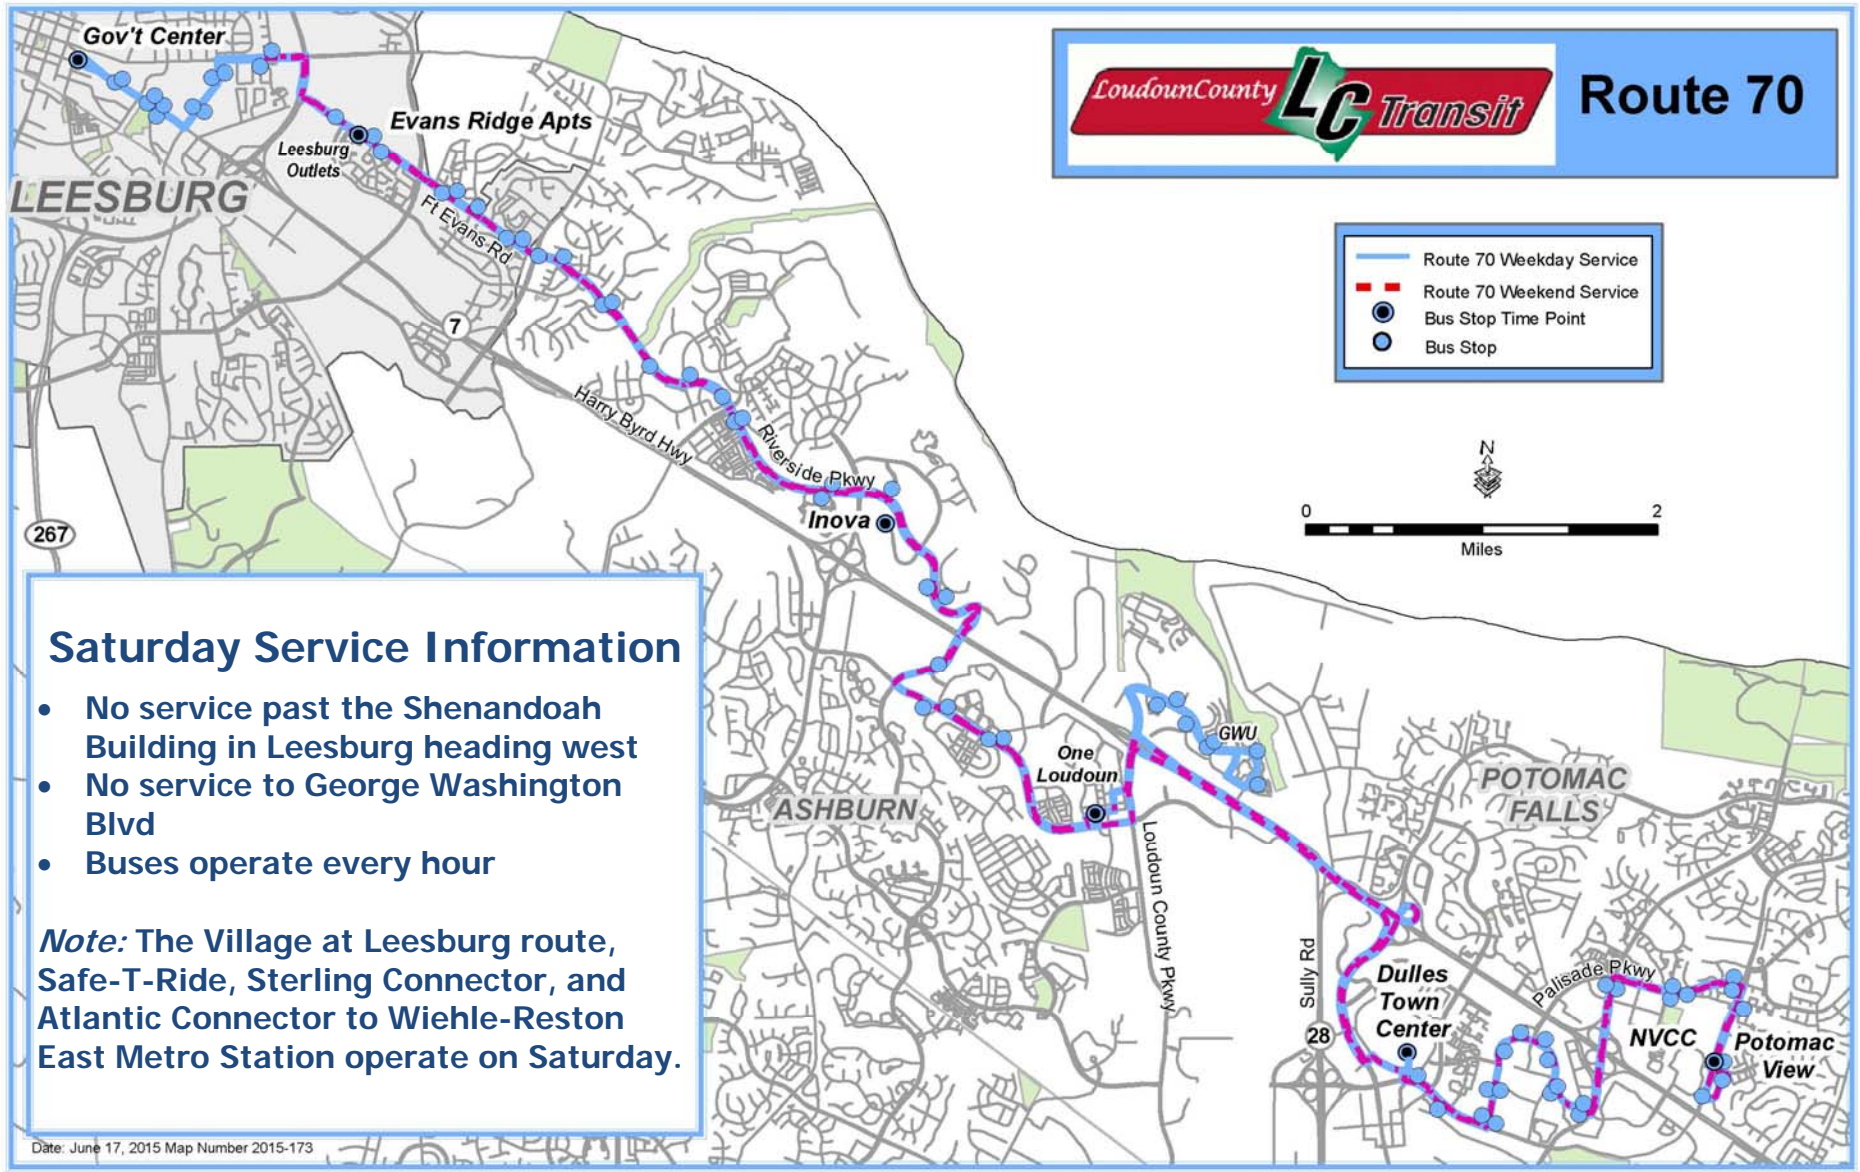

— Route 70 Weekday Service
— Route 70 Weekend Service
● Bus Stop Time Point
● Bus Stop

Saturday Service Information

- No service past the Shenandoah Building in Leesburg heading west
- No service to George Washington Blvd
- Buses operate every hour

Note: The Village at Leesburg route, Safe-T-Ride, Sterling Connector, and Atlantic Connector to Wiehle-Reston East Metro Station operate on Saturday.

Date: June 17, 2015 Map Number 2015-173