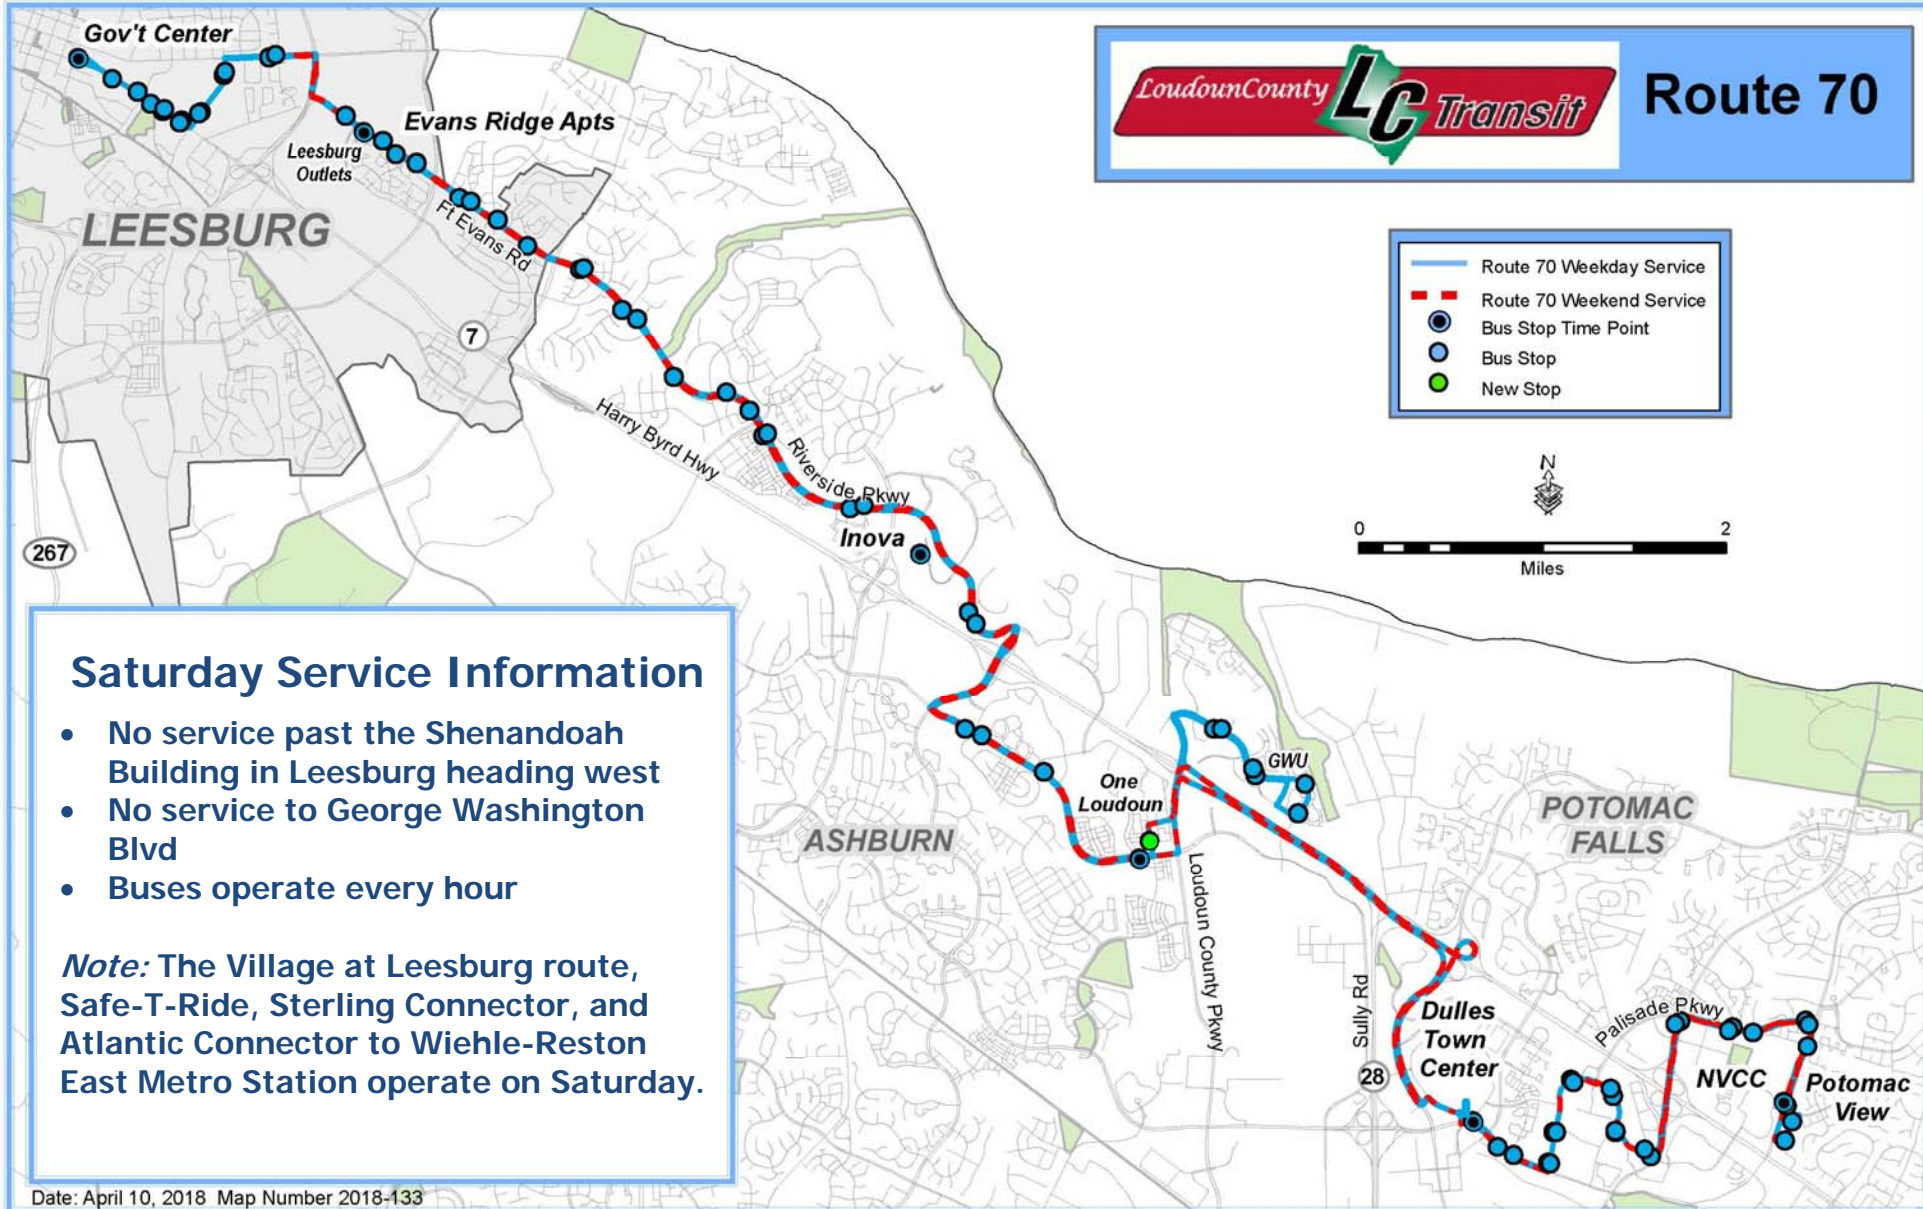

—	Route 70 Weekday Service
—	Route 70 Weekend Service
●	Bus Stop Time Point
○	Bus Stop
○	New Stop

Saturday Service Information

- No service past the Shenandoah Building in Leesburg heading west
- No service to George Washington Blvd
- Buses operate every hour

Note: The Village at Leesburg route, Safe-T-Ride, Sterling Connector, and Atlantic Connector to Wiehle-Reston East Metro Station operate on Saturday.