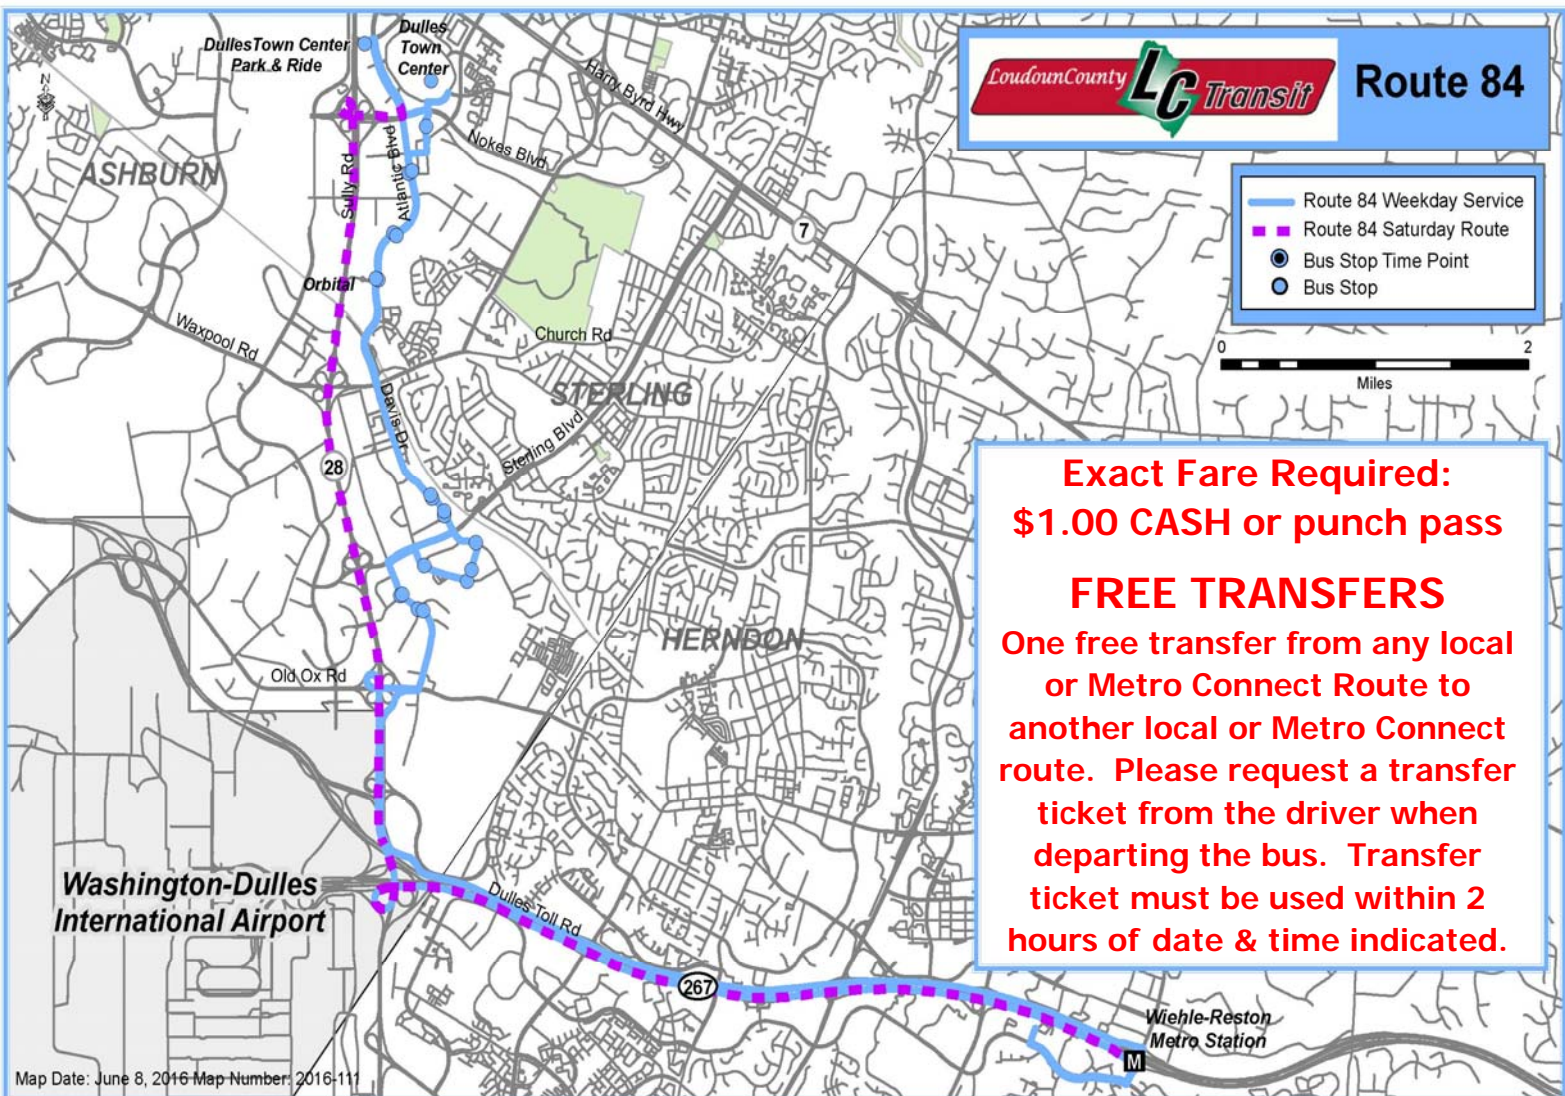

Exact Fare Required: \$1.00 CASH or punch pass

FREE TRANSFERS

One free transfer from any local or Metro Connect Route to another local or Metro Connect route. Please request a transfer ticket from the driver when departing the bus. Transfer ticket must be used within 2 hours of date & time indicated.

Bus service to/from the
Wiehle-Reston East Metro
Station with stops at:

- Shaw Road & Davis Drive
- Orbital
- Wal-Mart & Sam's Club
- Dulles Town Center

Monday through Friday
with limited Saturday
Service