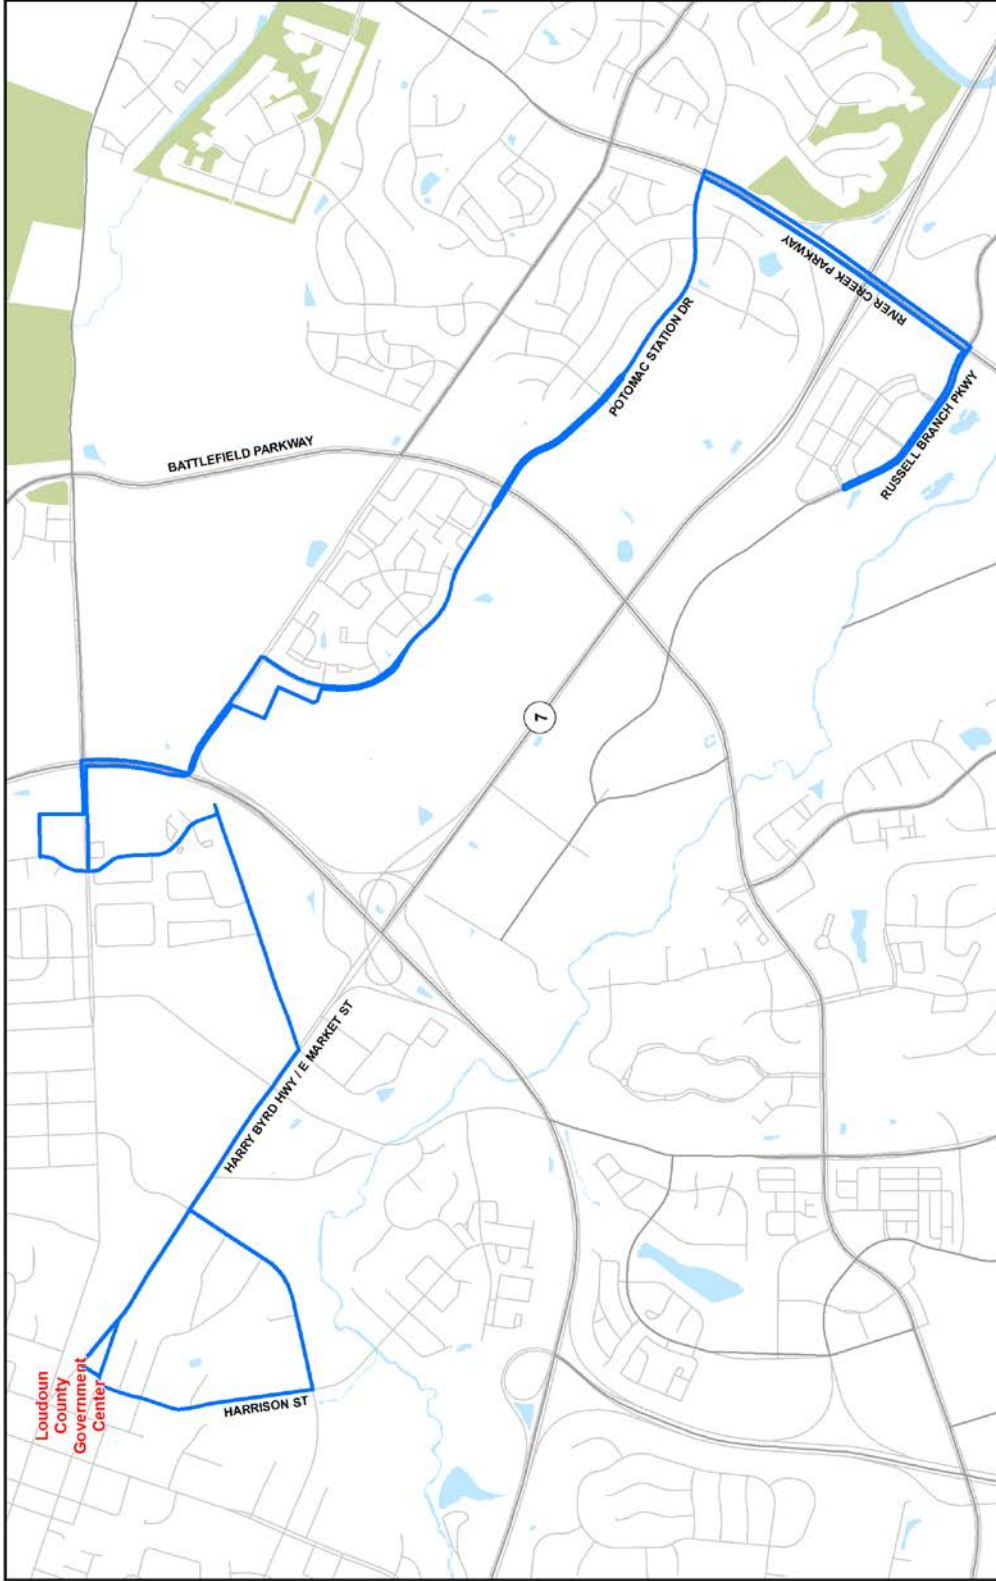

DRAFT

Route	57 Village at Leesburg			
	Current	Proposed		
From	Loudoun County Government Center	No change		
To	Village at Leesburg	No change		
Span	Weekday	7:00 AM-7:00 PM	No change	
	Saturday	10:00 AM-9:00 PM	No change	
	Sunday			
Frequency (Minutes)	Weekday	Early		
		Peak	60	No change
		Midday	60	No change
		Evening		
		Late Night		
	Saturday	60	No change	
	Sunday			
Daily Rev. Hours	Weekday	12	No change	
	Saturday	12	No change	
	Sunday			
Peak Vehicles		1	No change	
Annual Operating Cost				
Description of Change		n/a		
Justification for Change		n/a		

Preliminary, pending community engagement and review

Current Route 57

— Current Route 57