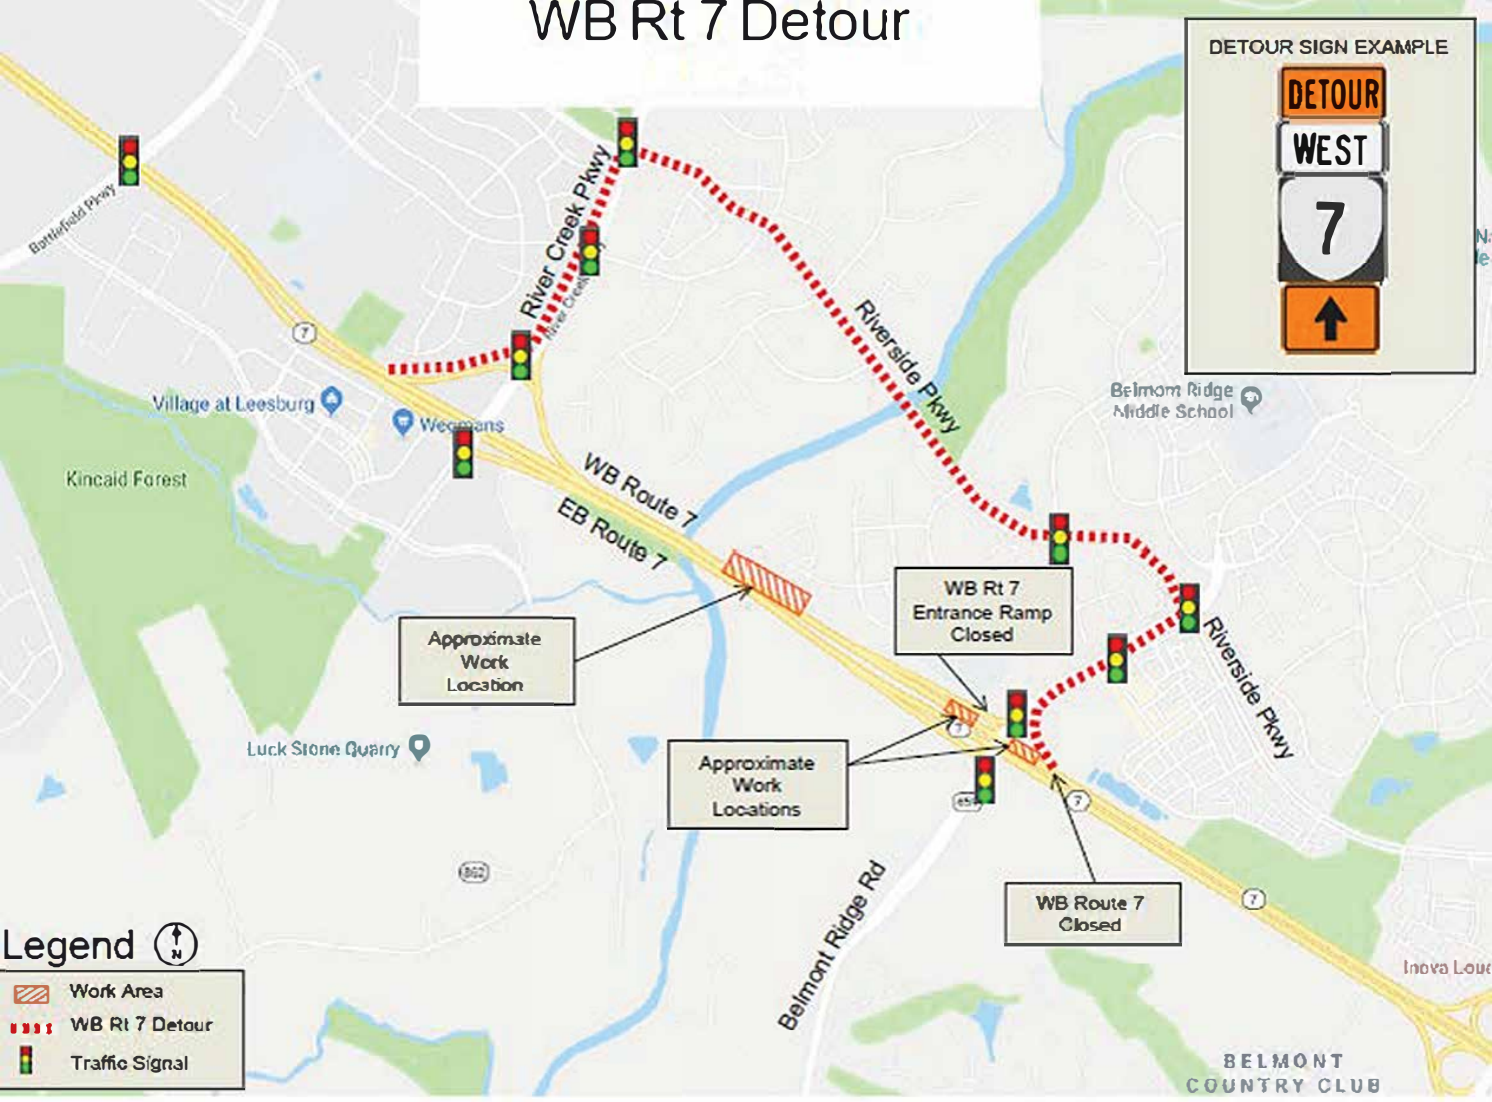

# WB Rt 7 Detour

## DETOUR SIGN EXAMPLE

## Legend

-  Work Area
-  WB Rt 7 Detour
-  Traffic Signal

BELMONT COUNTRY CLUB