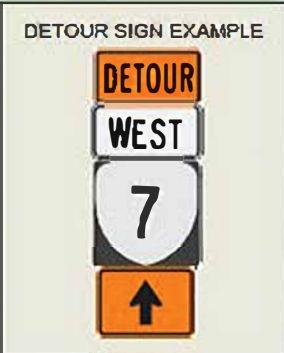

# EB Rt 7 Detour Phase 1

EB Route 7  
Closed

EB Rt 7  
Entrance Ramp  
Closed

Approximate  
Work  
Location

## Legend

- Work Area
- EB Rt 7 Detour
- Traffic Signal

Beginning August 8, 2018

BELMONT  
COUNTRY CLUB

# WB Rt 7 Detour

**Legend**

- Work Area
- WB Rt 7 Detour
- Traffic Signal

BELMONT COUNTRY CLUB