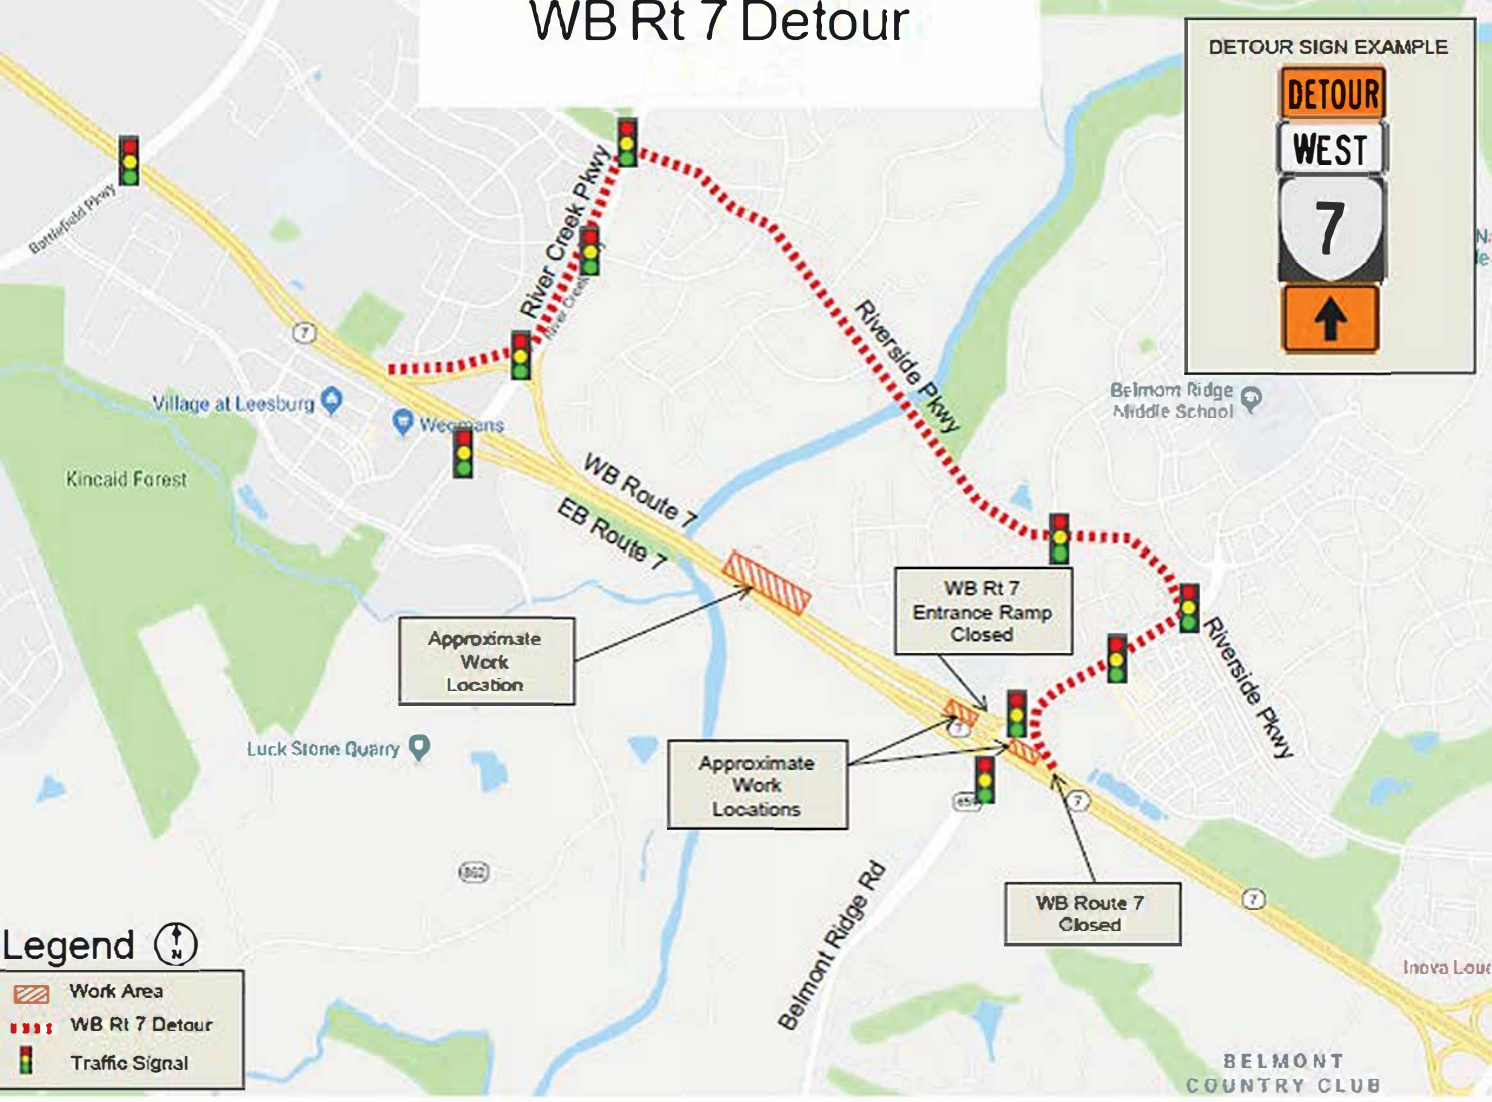

# EB Rt 7 Detour Phase 1

EB Route 7  
Closed

EB Rt 7  
Entrance Ramp  
Closed

Approximate  
Work  
Location

## Legend

- Work Area
- EB Rt 7 Detour
- Traffic Signal

Beginning August 8, 2018

BELMONT  
COUNTRY CLUB

# WB Rt 7 Detour

**Legend**

- Work Area
- WB Rt 7 Detour
- Traffic Signal

BELMONT COUNTRY CLUB