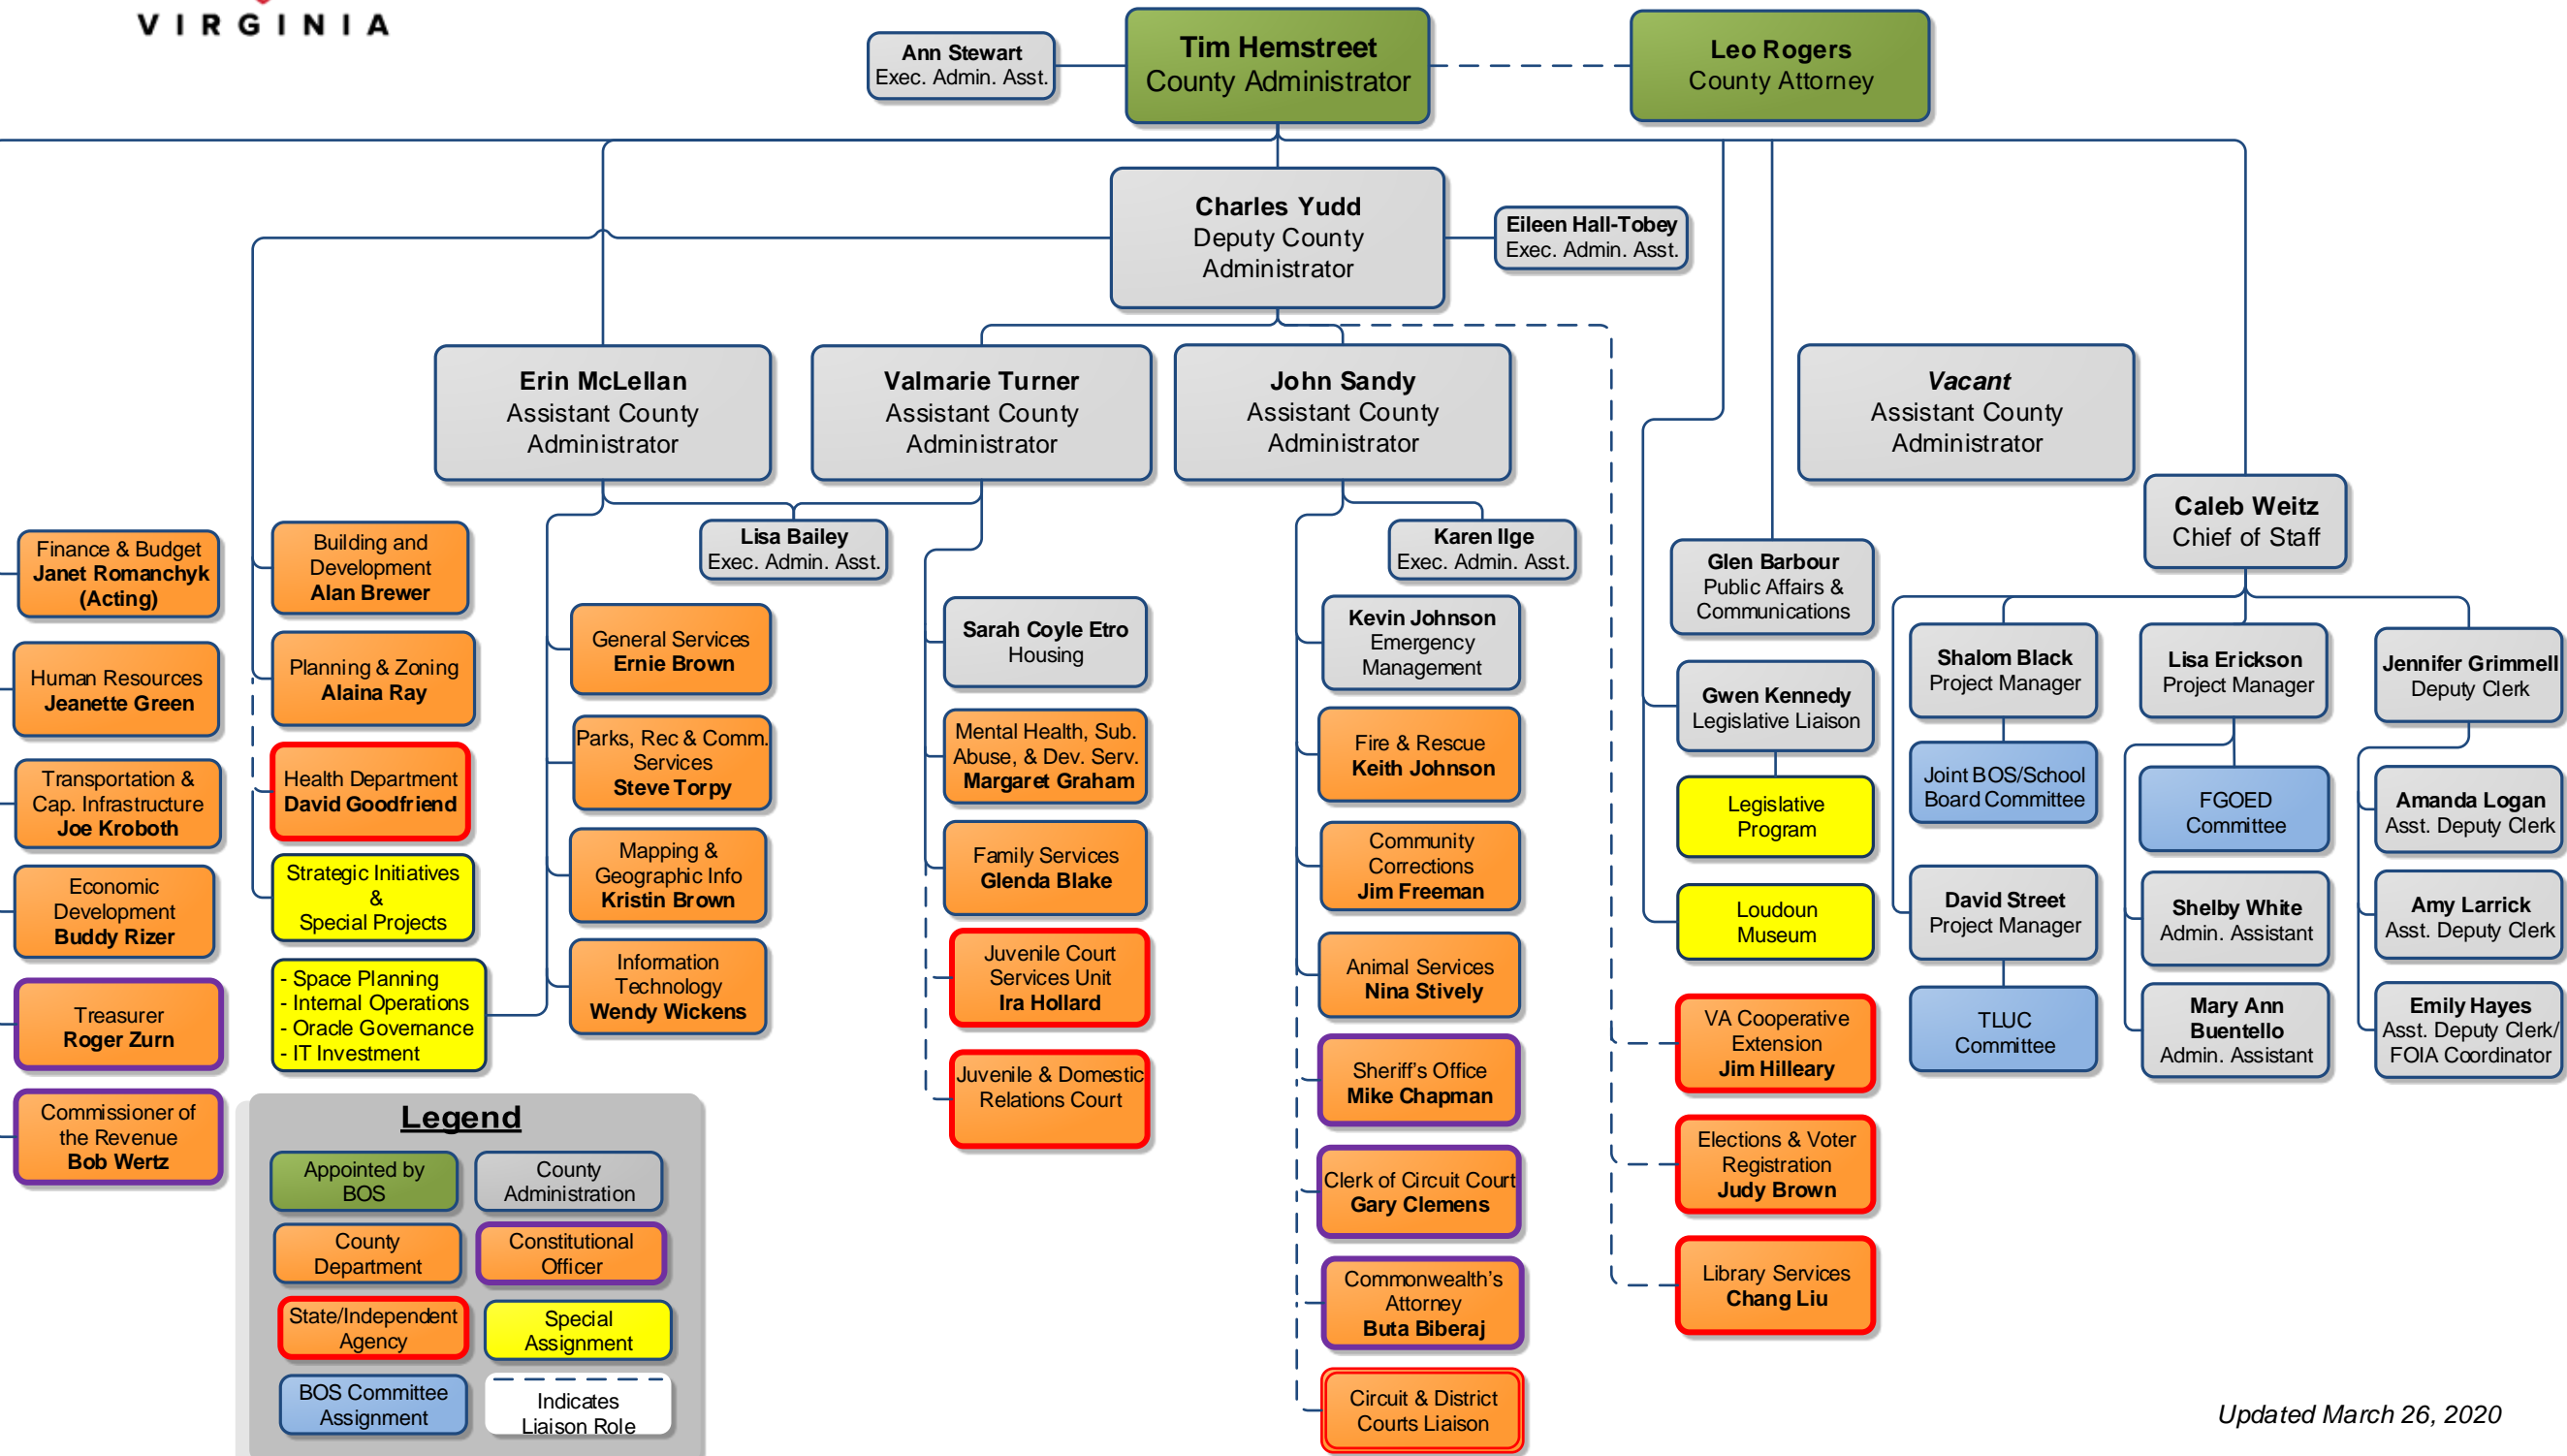

OFFICE OF THE COUNTY ADMINISTRATOR ORGANIZATION AND AREAS OF RESPONSIBILITY

Legend

Appointed by BOS	County Administration
County Department	Constitutional Officer
State/Independent Agency	Special Assignment
BOS Committee Assignment	Indicates Liaison Role