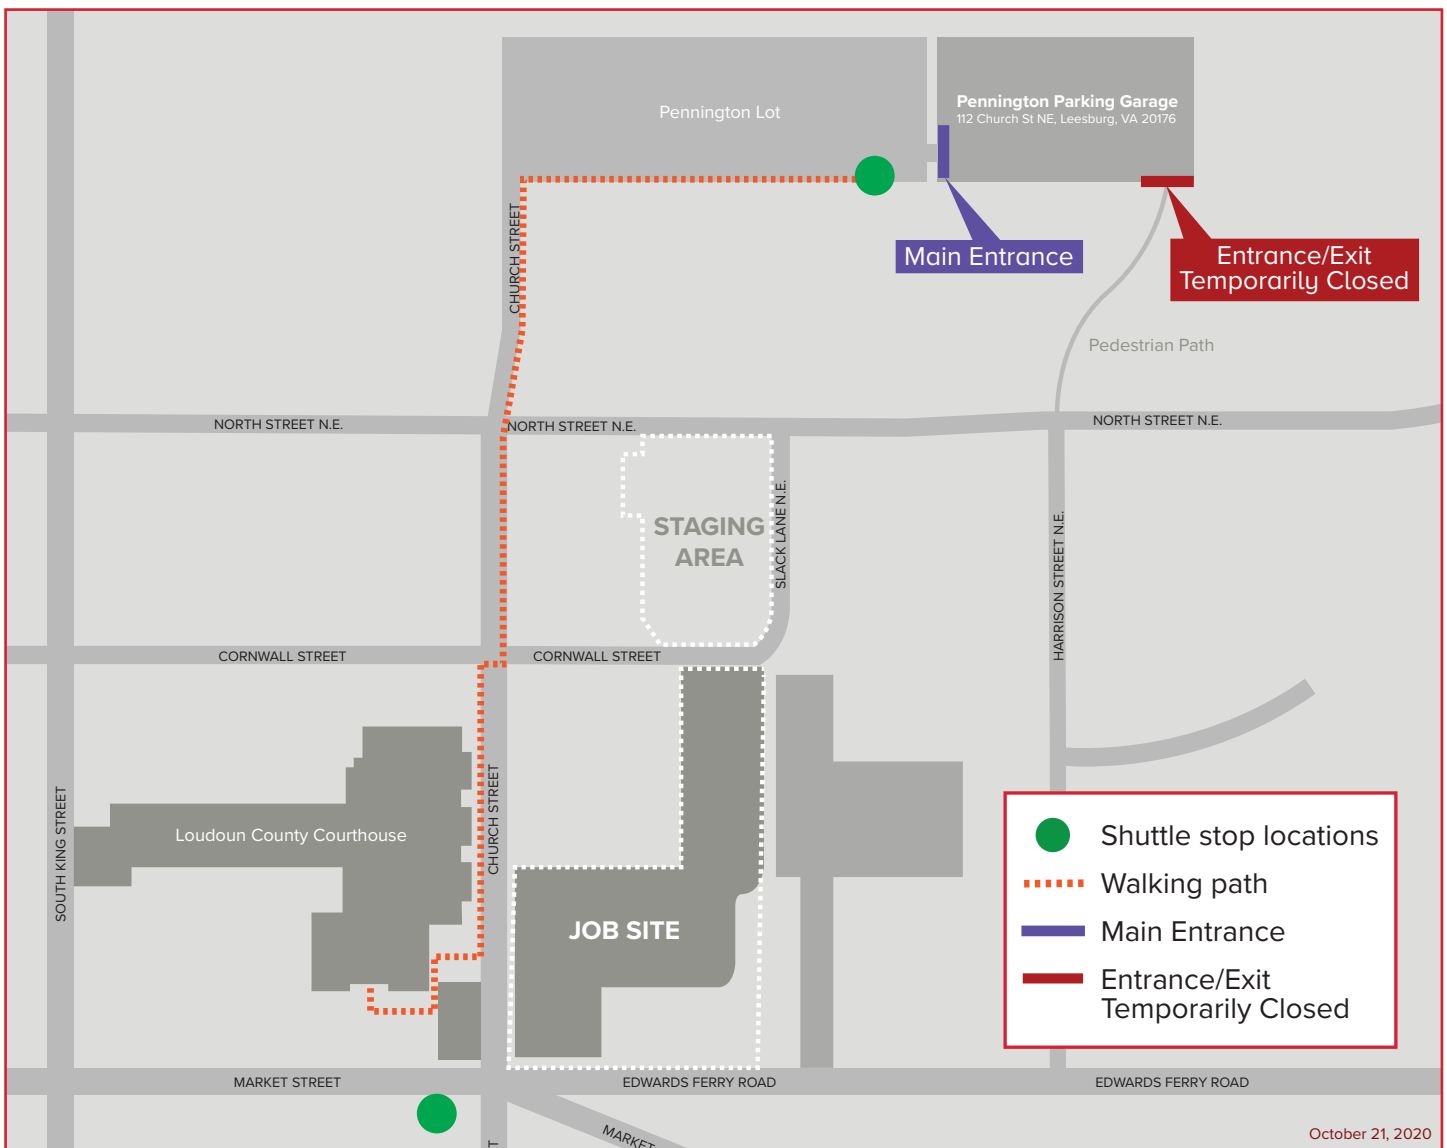

## Courthouse Visitors: Free public parking available in the Pennington Parking Garage and lot.

Shuttle service to and from the Pennington Garage and Loudoun County Courthouse approximately every 10 minutes.

**Operating Hours:** Monday through Friday 7:30 a.m. to 5:30 p.m.

Please note the garage's southeast pedestrian entrance/exit is temporarily closed (estimated through May 2020). All pedestrians should enter and exit the garage through the main entrance located off of the Pennington Lot.