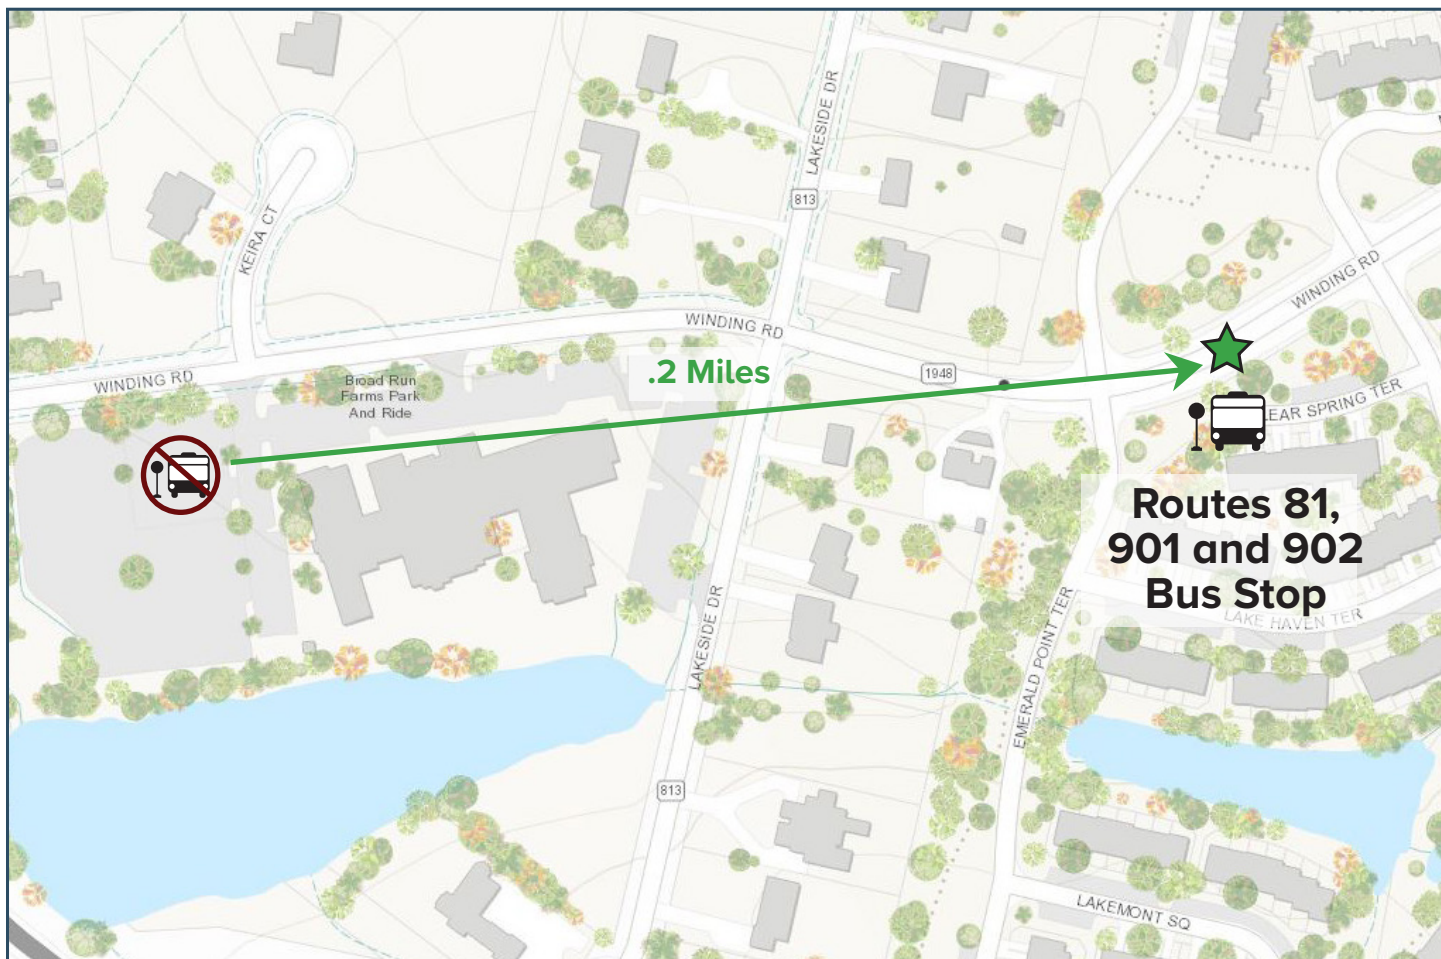

Beginning Monday, August 10, 2020

the bus stop at the Broad Run Farms Park and Ride will close. The bus stop on Winding Road in the Village at Potomac Falls Apartments will continue to serve Routes 81, 901 and 902.

A partir del lunes 10 de Agosto de 2020 la parada de autobús en Broad Run Farms Park and Ride se cerrará. La parada de autobús en Winding Road en Village en Potomac Falls Apartments continuará sirviendo Rutas 81, 901 y 902.