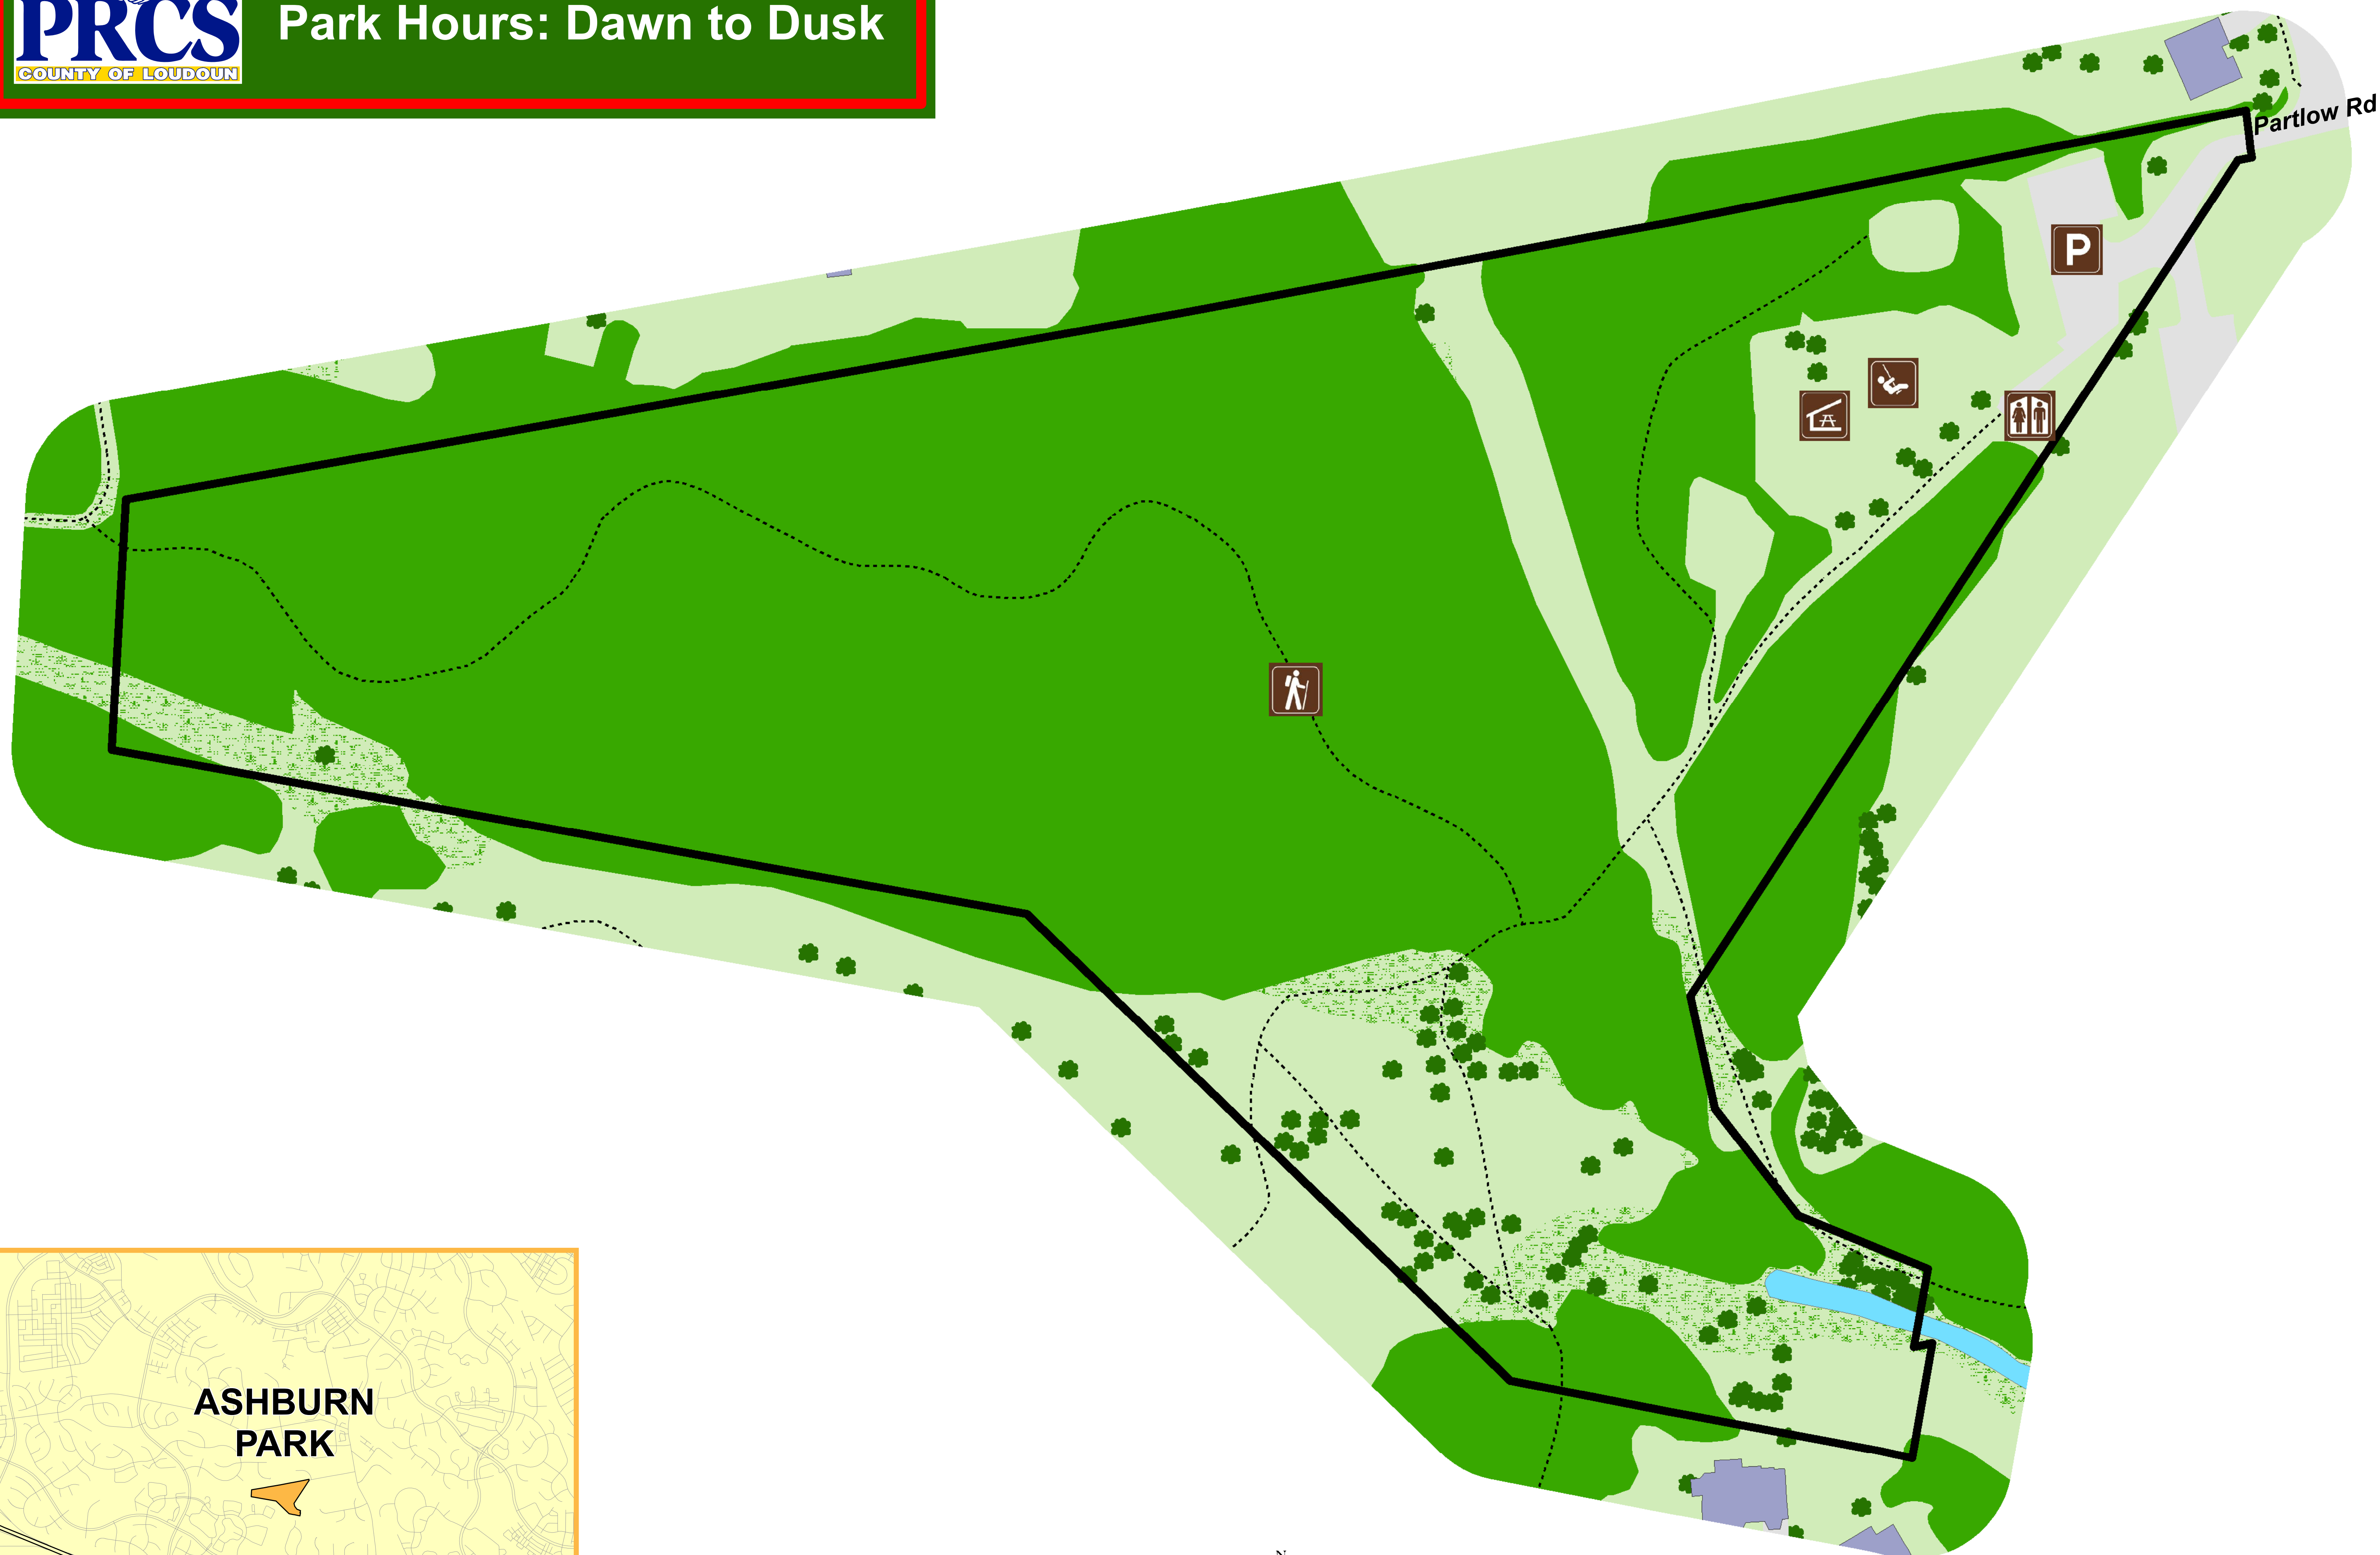

Ashburn Park

43645 Partlow Rd.
Ashburn, VA 20147

Phone: (703) 777-0343

Park Hours: Dawn to Dusk

Park Features

-  Parking
-  Hiking Trail
-  Public Restroom
-  Playground
-  Pavillion

Surrounding Area