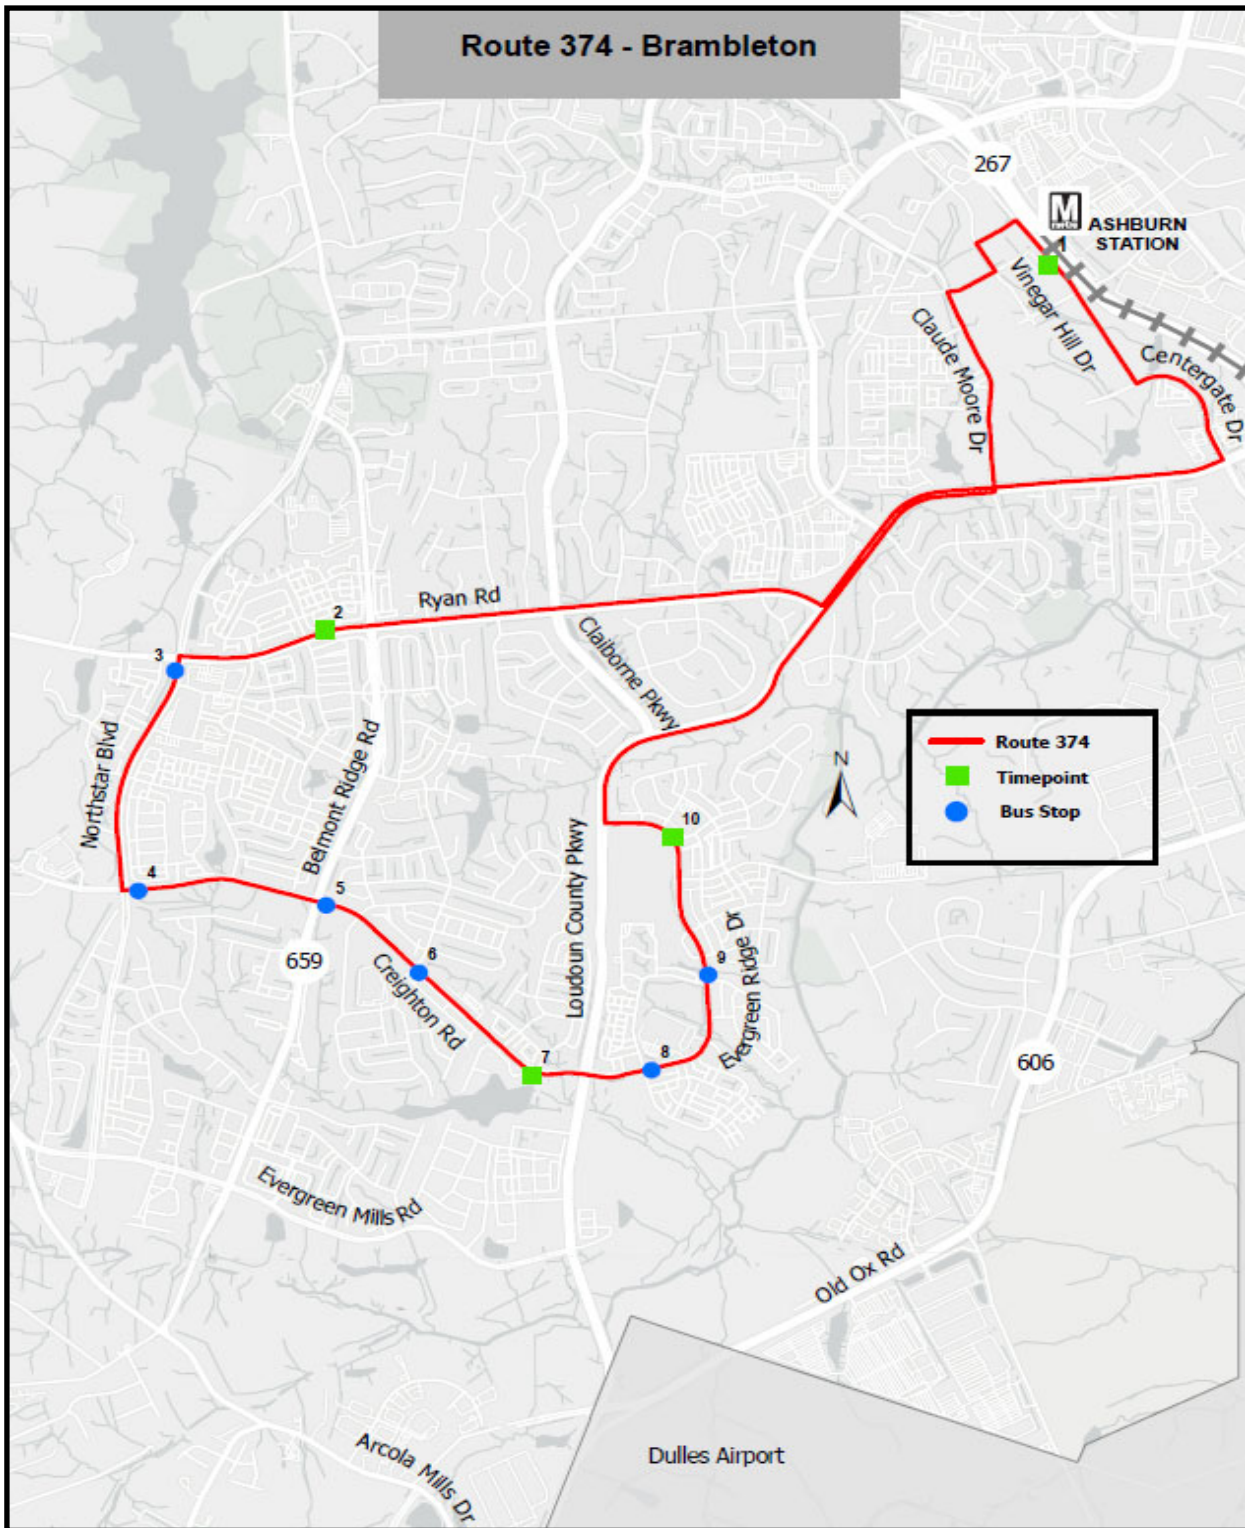

## Route 374 - Brambleton

## Ashburn Metro Station

With stops at:

- Ryan Road
- Creighton Road
- Evergreen Ridge Drive