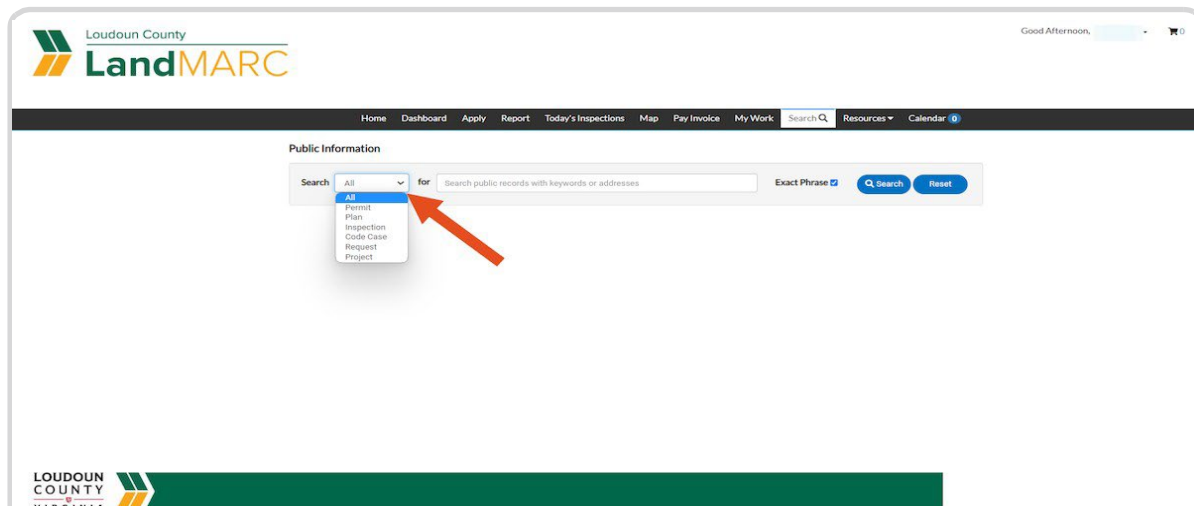

How to Use Search

To get started, go to loudoun.gov/landmarc and select Access LandMARC.

STEP 1

Select the SEARCH PUBLIC RECORDS tile

STEP 2

Search ALL in the drop-down menu or use the drop-down menu to narrow the search.