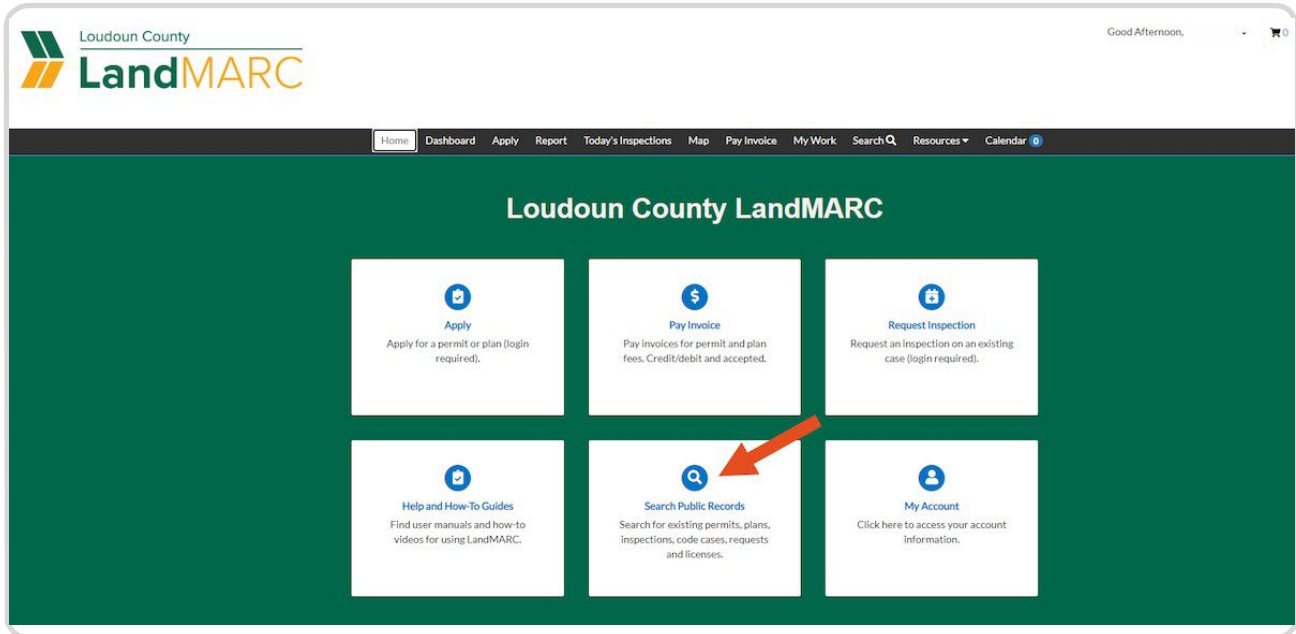

How to Use Search

To get started, go to loudoun.gov/landmarc and select Access LandMARC.

STEP 1

Select the SEARCH PUBLIC RECORDS tile

STEP 2

Search ALL in the drop-down menu or use the drop-down menu to narrow the search.