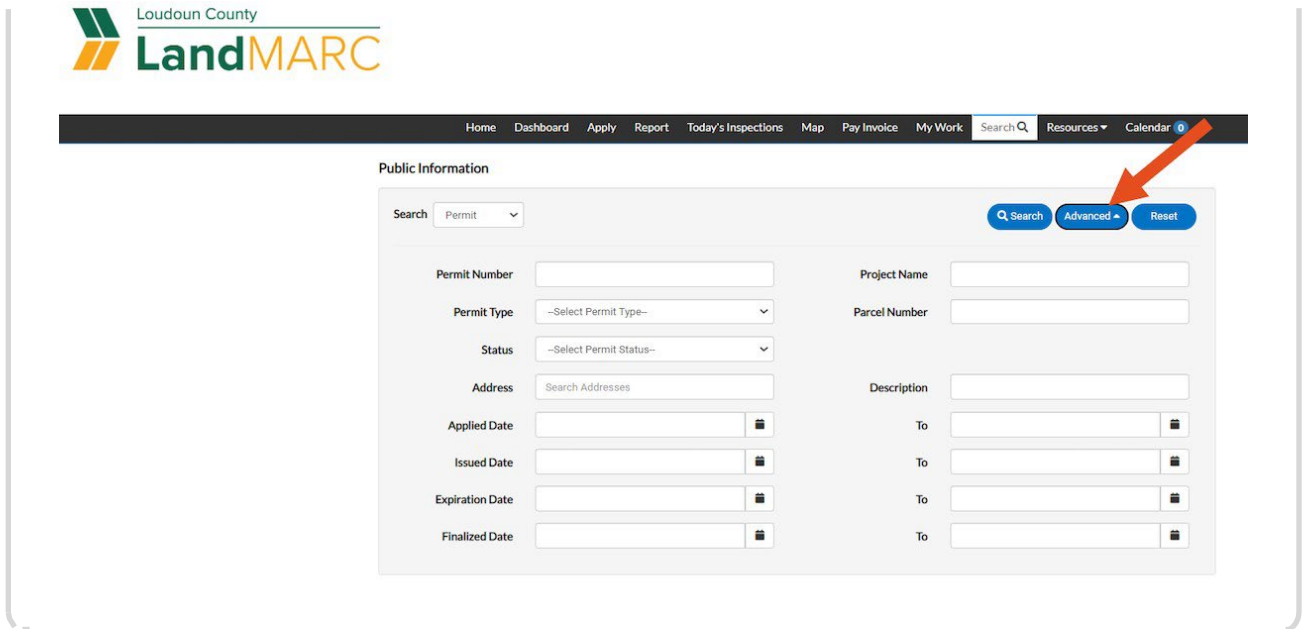

How to Use Search

To get started, go to loudoun.gov/landmarc and select Access LandMARC.

STEP 1

Select the SEARCH PUBLIC RECORDS tile

STEP 2

Search ALL in the drop-down menu or use the drop-down menu to narrow the search.

STEP 3

Enter the search criteria (e.g., address, permit/plan number, keyword) and select **SEARCH**

Exact Phrase box can be checked or unchecked to assist searching.

STEP 3A

If you select a category, you can select **ADVANCED** to add information to narrow your search further.