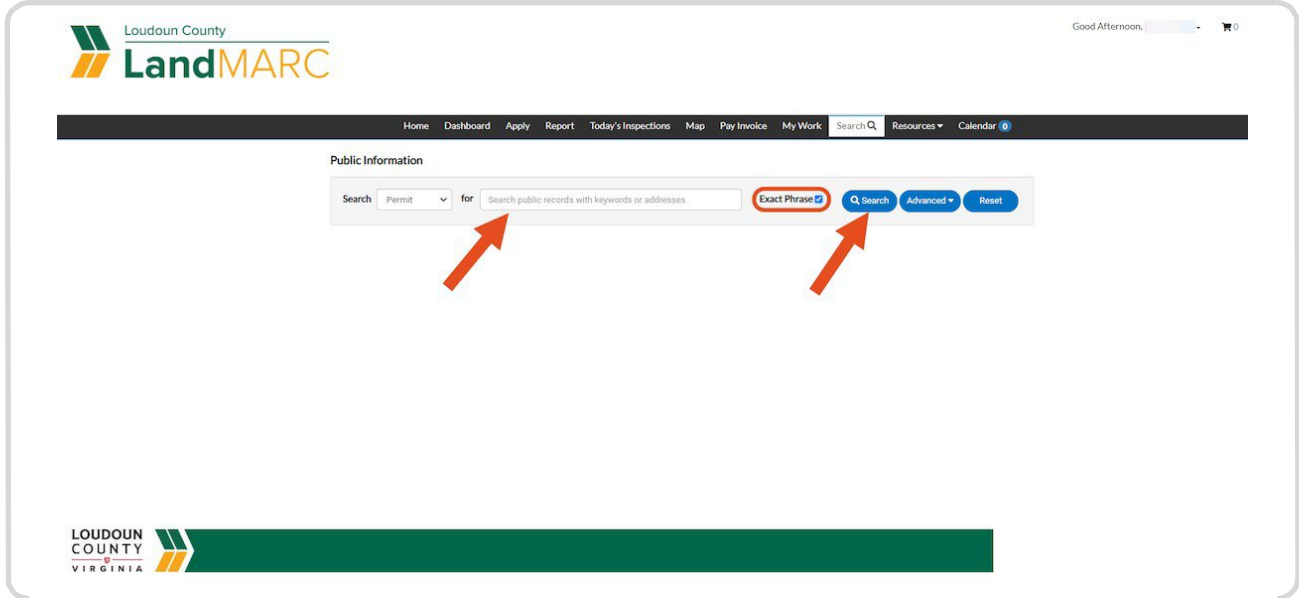

STEP 3

Enter the search criteria (e.g., address, permit/plan number, keyword) and select **SEARCH**

Exact Phrase box can be checked or unchecked to assist searching.