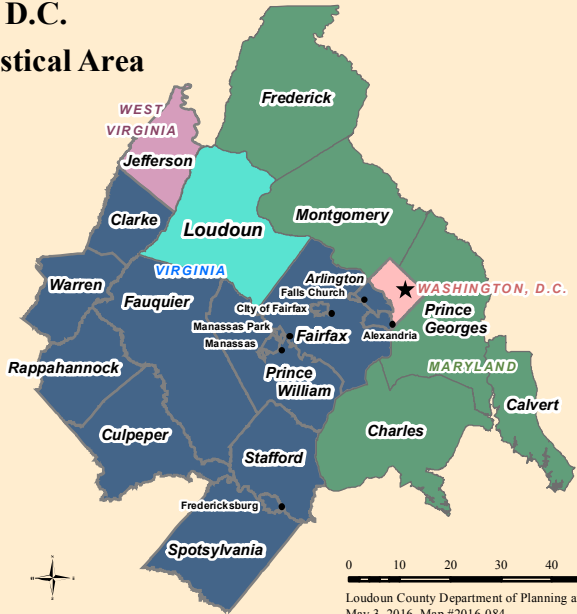

Washington, D.C. Metropolitan Statistical Area

0 10 20 30 40 50
Miles

Loudoun County Department of Planning and Zoning,
May 3, 2016, Map #2016-084.