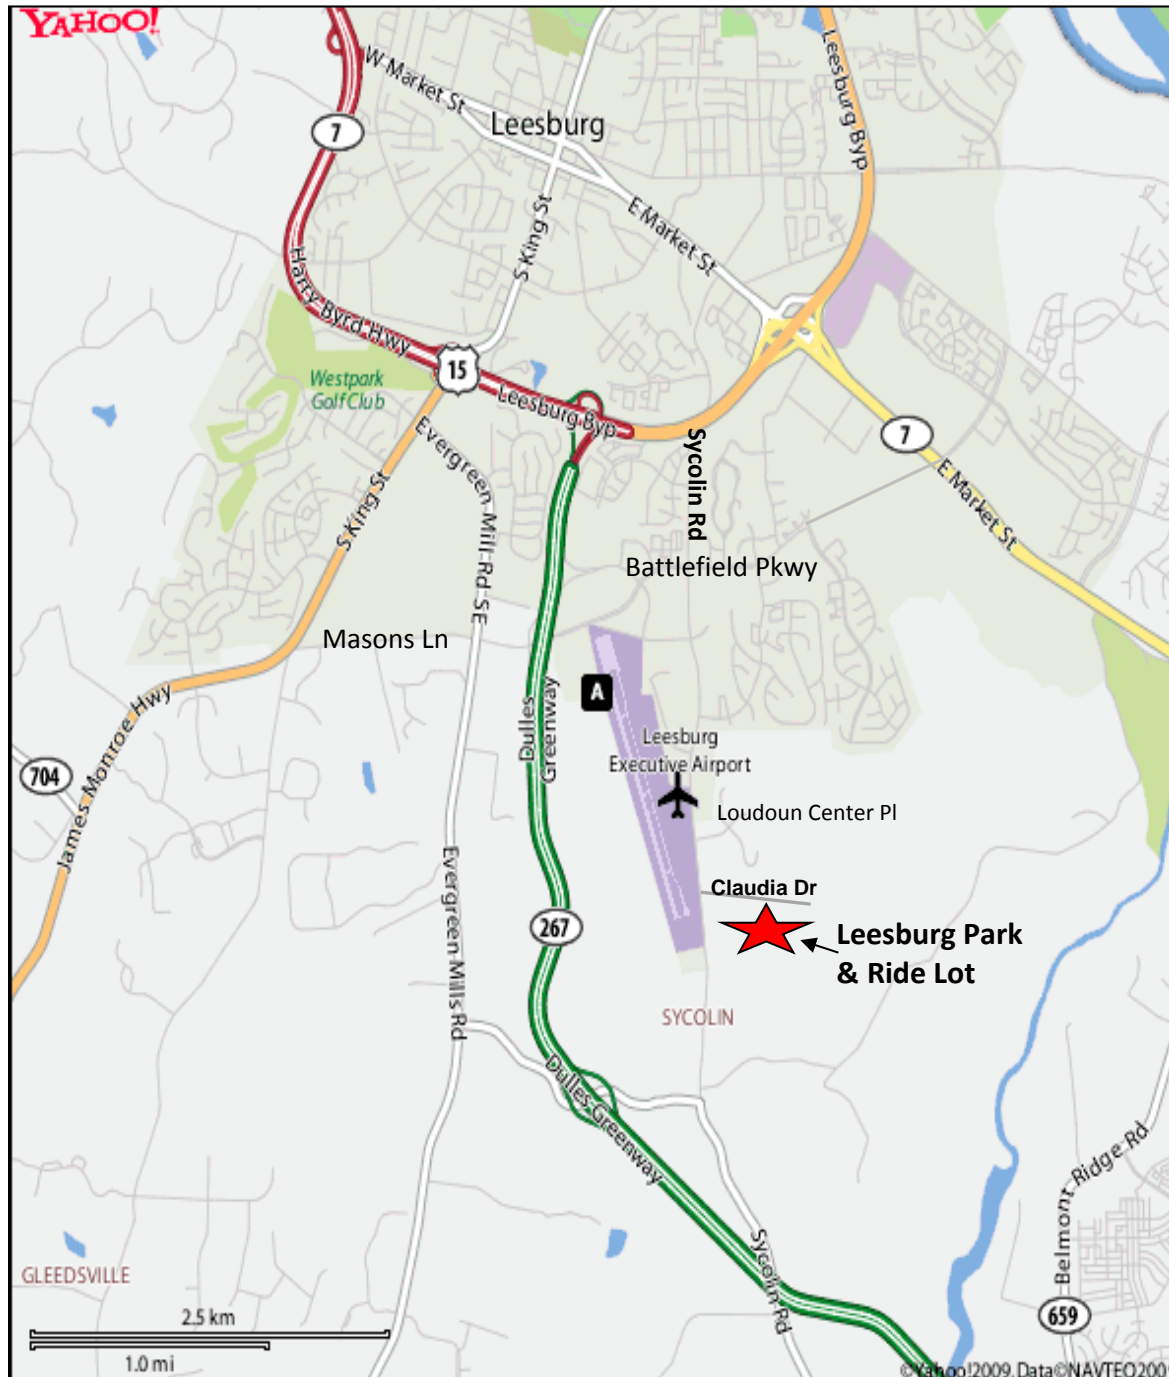

Directions to the Leesburg Park & Ride Lot
19730 Sycolin Rd, Leesburg VA

LEESBURG PARK & RIDE LOT

Directions from west of Leesburg:

Take the Route 7/Route 15 Bypass and turn right on Sycolin Rd SE. Go 2 miles and turn left into the park & ride lot.

Directions from east of Leesburg:

Take Route 7 west towards Leesburg, turn left onto Battlefield Pkwy. Turn left onto Sycolin Rd SE. Go approximately 1 mile and turn left into the park & ride lot.

While the Loudoun County Sheriff's deputies randomly patrol and perform checks in our lots, parking is at your own risk. Loudoun County is not liable for any theft, towing, or vandalism that may occur while your vehicle is parked at any of the County park & ride lots.

Overnight parking is not permitted. Overnight Parking Policy - "**Overnight**" is defined as that period beginning one hour after the last bus drops off for the day to one hour before the first morning bus picks up.