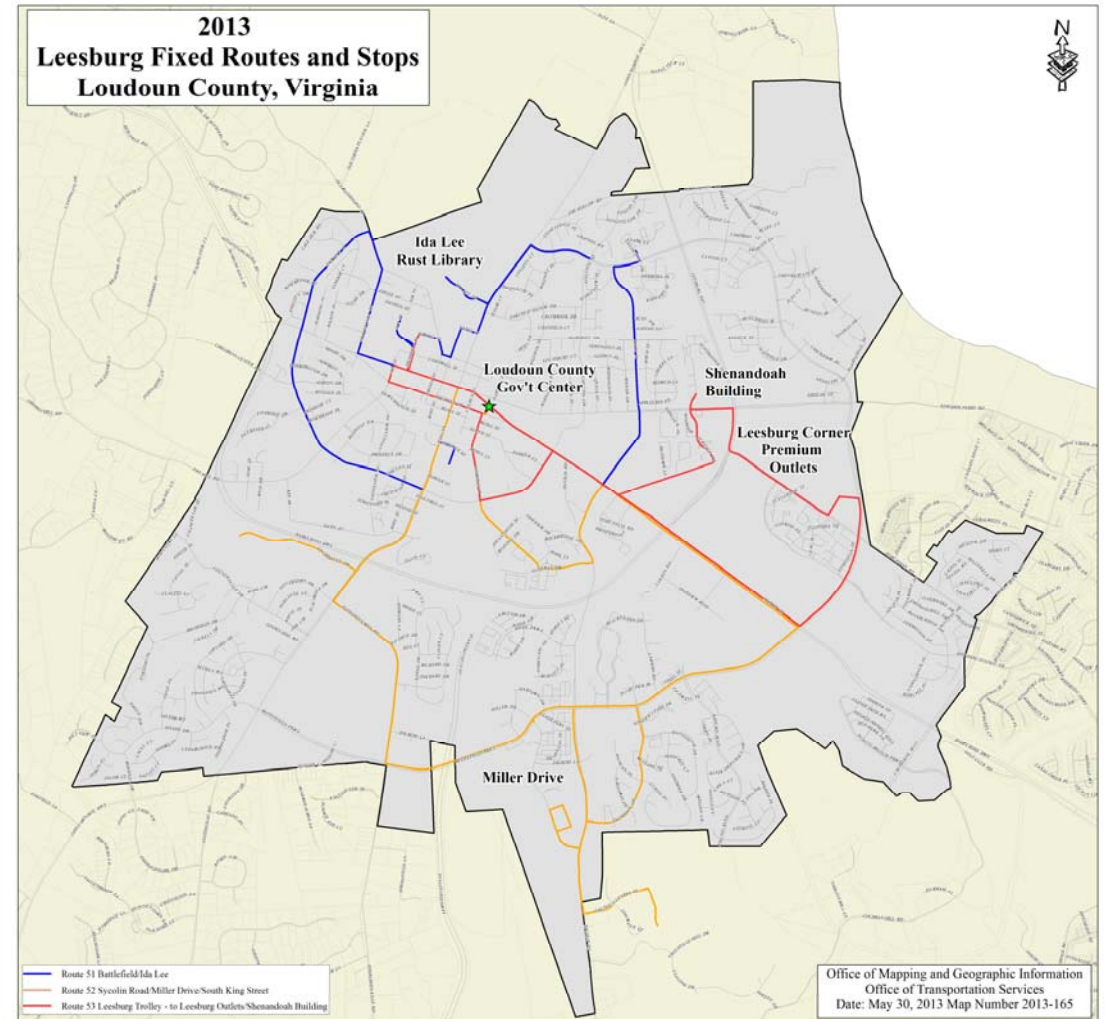

The bus will travel to all stops listed in the schedule above and below. Only six of the stops have a determined/set arrival time. *The bus will arrive at all the other stops noted on the schedule sometime between the posted timed stops.

Route 52 - Leesburg Sycolin Road/Miller Drive/South King Street

Government Center	7:00	8:00	9:00	10:00	11:00	12:00	1:00	2:00	3:00	4:00	5:00	6:00
Morningside House												
Middleburg Bank												
Shenandoah Street												
Gateway Drive	7:07	8:07	9:07	10:07	11:07	12:07	1:07	2:07	3:07	4:07	5:07	6:07
Del Rio Restaurant*												
Interfaith Relief	7:33	8:33	9:33	10:33	11:33	12:33	1:33	2:33	3:33	4:33	5:33	6:33
Miller Drive												
County Garage	7:37	8:37	9:37	10:37	11:37	12:37	1:37	2:37	3:37	4:37	5:37	6:37
Cool Springs Elementary												
Freedom Park												
Simpson Middle School												
Tuscarora Apartments	7:47	8:47	9:47	10:47	11:47	12:47	1:47	2:47	3:47	4:47	5:47	6:47
Food Lion												
Rite Aid												
S. King Street												
Government Center	7:58	8:58	9:58	10:58	11:58	12:58	1:58	2:58	3:58	4:58	5:58	6:58

* Stop not on current route, but stop that this route will begin to travel past (also utilized by the trolley)

- Transfer to/from the Route 70 (7 on 7) and the Route 40 (Purcellville Connector) at the Loudoun County Government Center.

Arrival times are subject to traffic conditions and can vary by 5 to 10 minutes.

WEEKDAYS ONLY - Monday Through Friday

Fares: 50 cents per trip

Exact change required