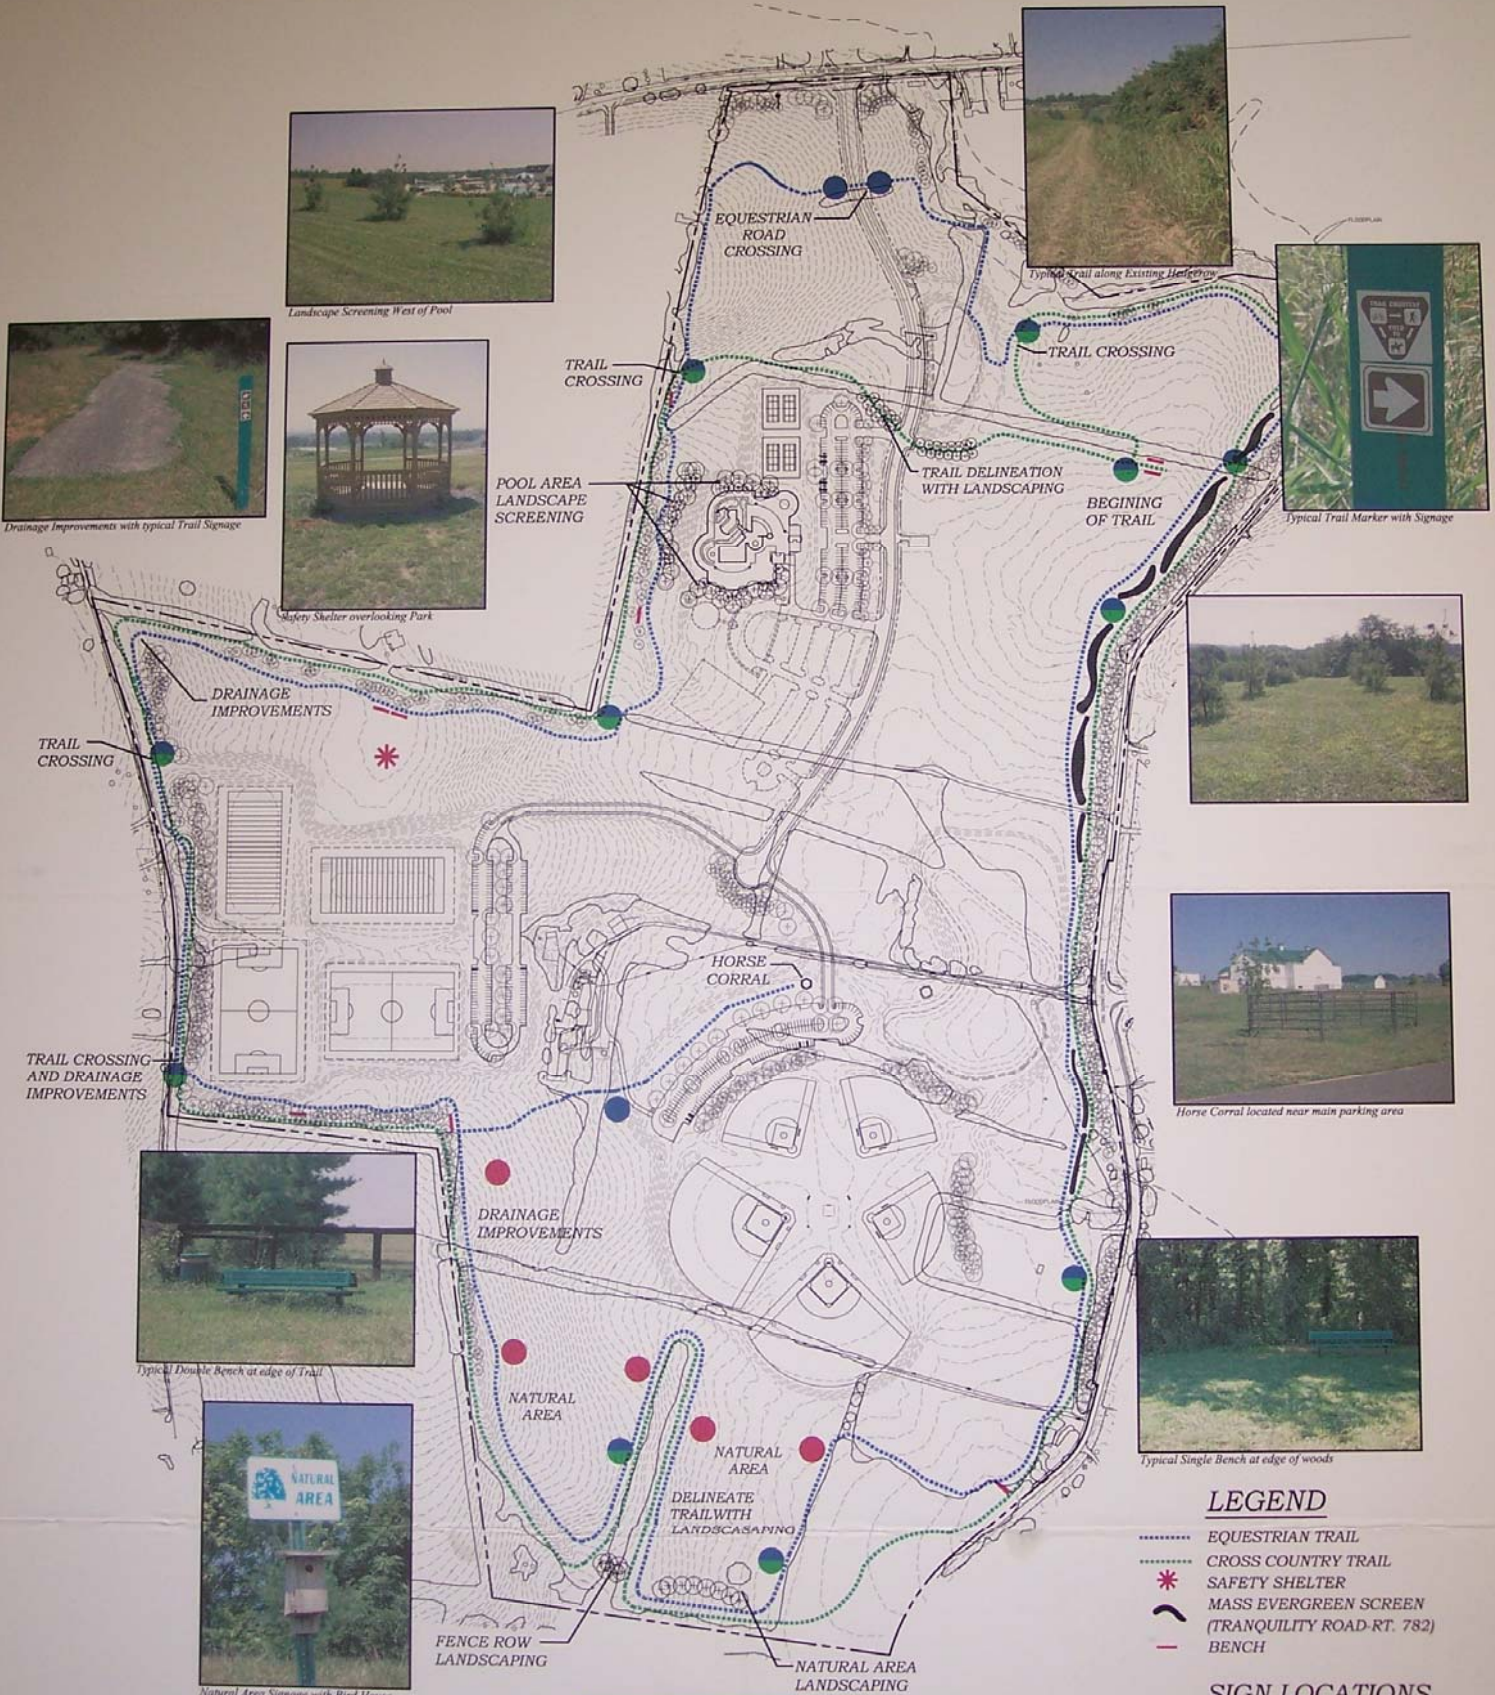

FRANKLIN PARK

loudoun county, virginia

POOL AREA LANDSCAPE SCREENING

EQUESTRIAN ROAD CROSSING

TRAIL CROSSING

TRAIL DELINEATION WITH LANDSCAPING

BEGINNING OF TRAIL

HORSE CORRAL

DRAINAGE IMPROVEMENTS

FENCE ROW LANDSCAPING

DELINEATE TRAIL WITH LANDSCAPING

NATURAL AREA LANDSCAPING

LEGEND

- EQUESTRIAN TRAIL
- CROSS COUNTRY TRAIL
- * SAFETY SHELTER
- MASS EVERGREEN SCREEN (TRANQUILITY ROAD-RT. 782)
- BENCH

SIGN LOCATIONS

- EQUESTRIAN TRAIL SIGNAGE
- HIKING AND EQUESTRIAN TRAIL SIGNAGE
- NATURAL AREA SIGNAGE

LANDSCAPING