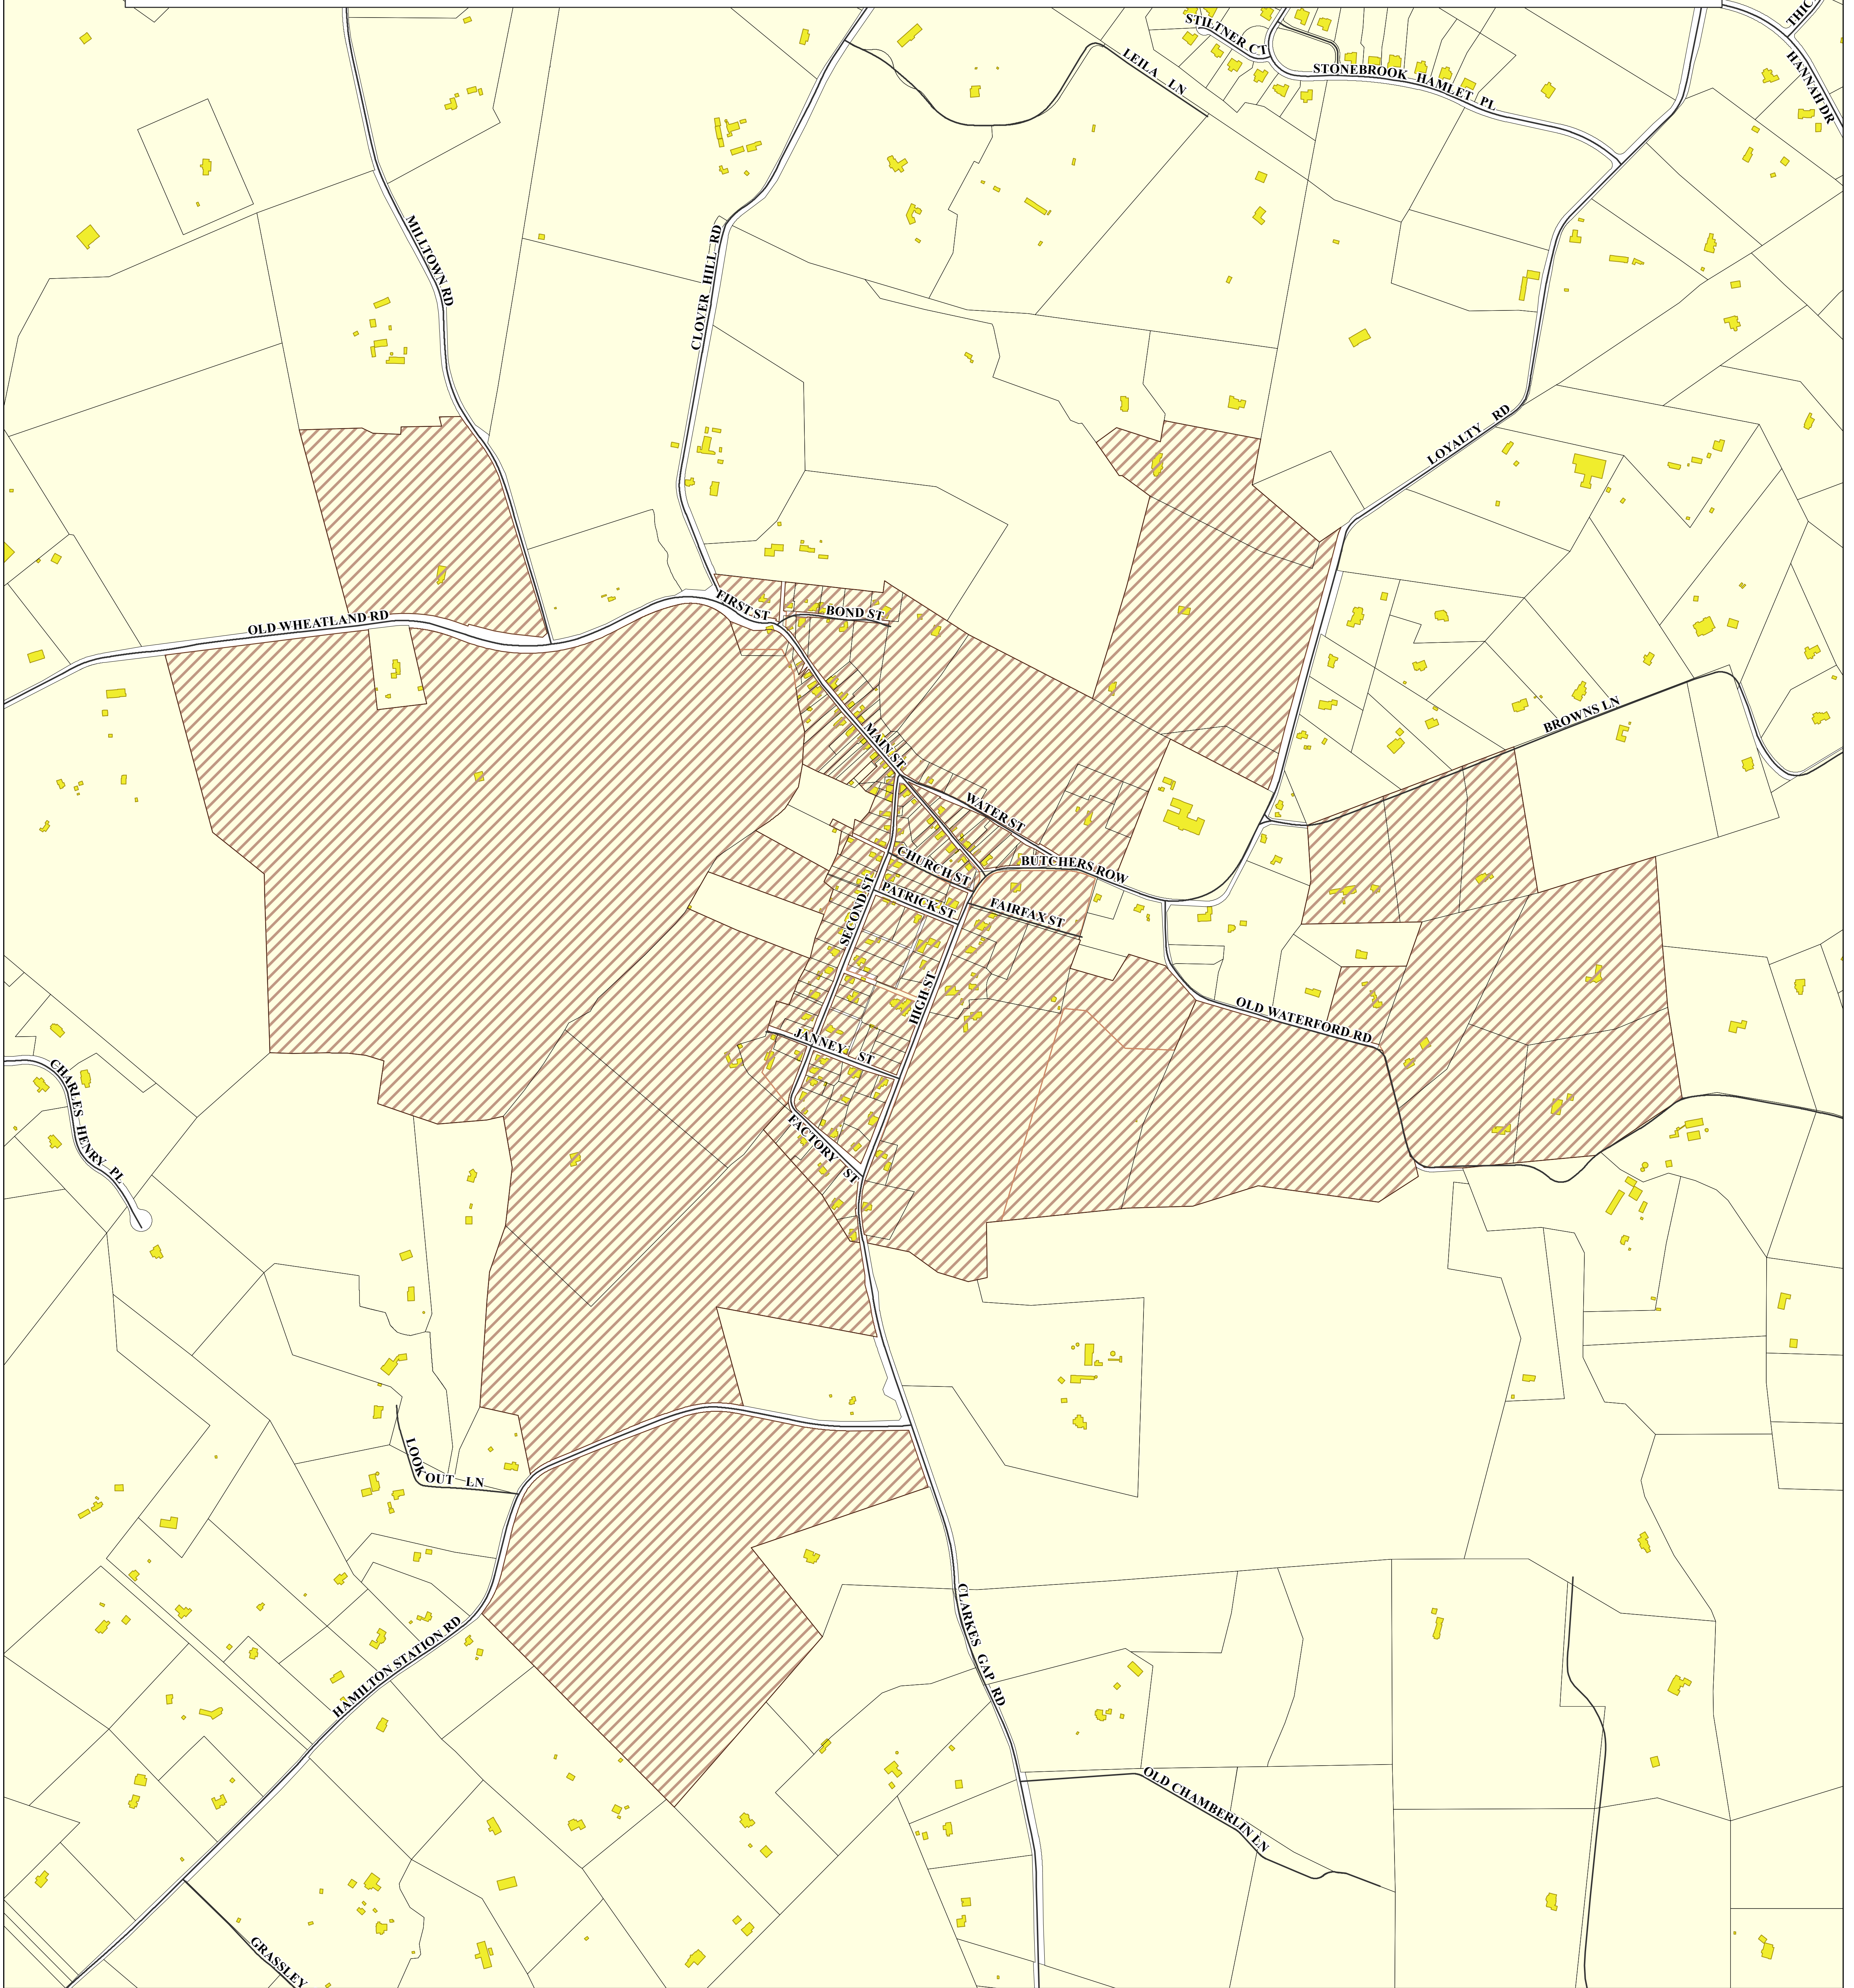

# Waterford Historic and Cultural Conservation District

-  Buildings
-  Historic District
-  Parcels

Map Created 4/29/2019  
Map #2019-244; Replaces Map #2015-161  
Source: Loudoun County Department of Planning & Zoning

County Location