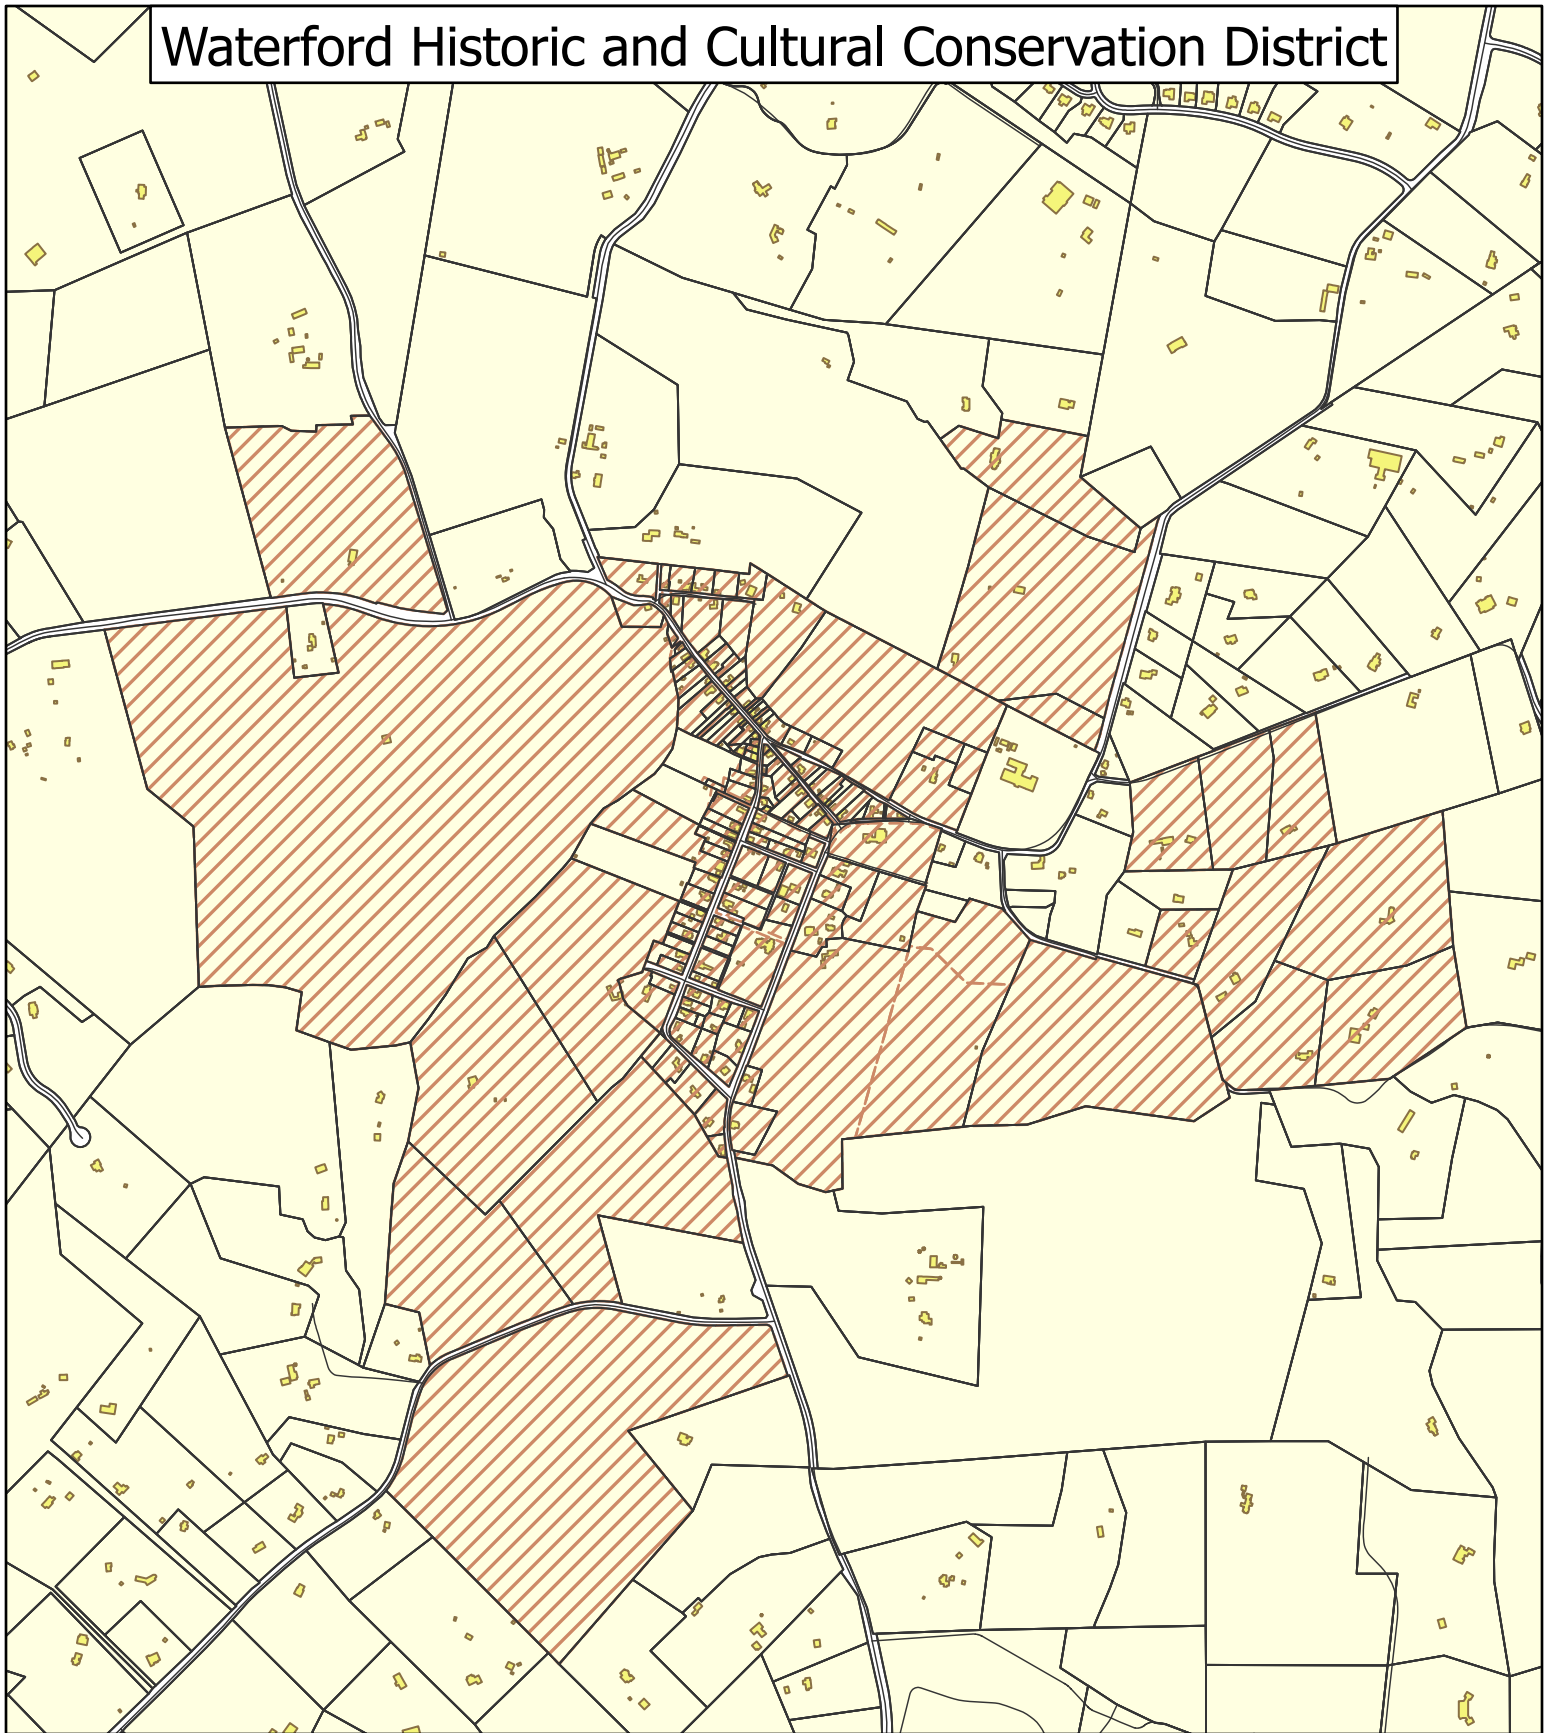

Waterford Historic and Cultural Conservation District

-  Historic District
-  Buildings
-  Parcels

0 0.2 0.4 Miles

Map created 2/15/2023
Map #2023-012, Replaces Map #2019-244
Source: Loudoun County Department of Planning & Zoning