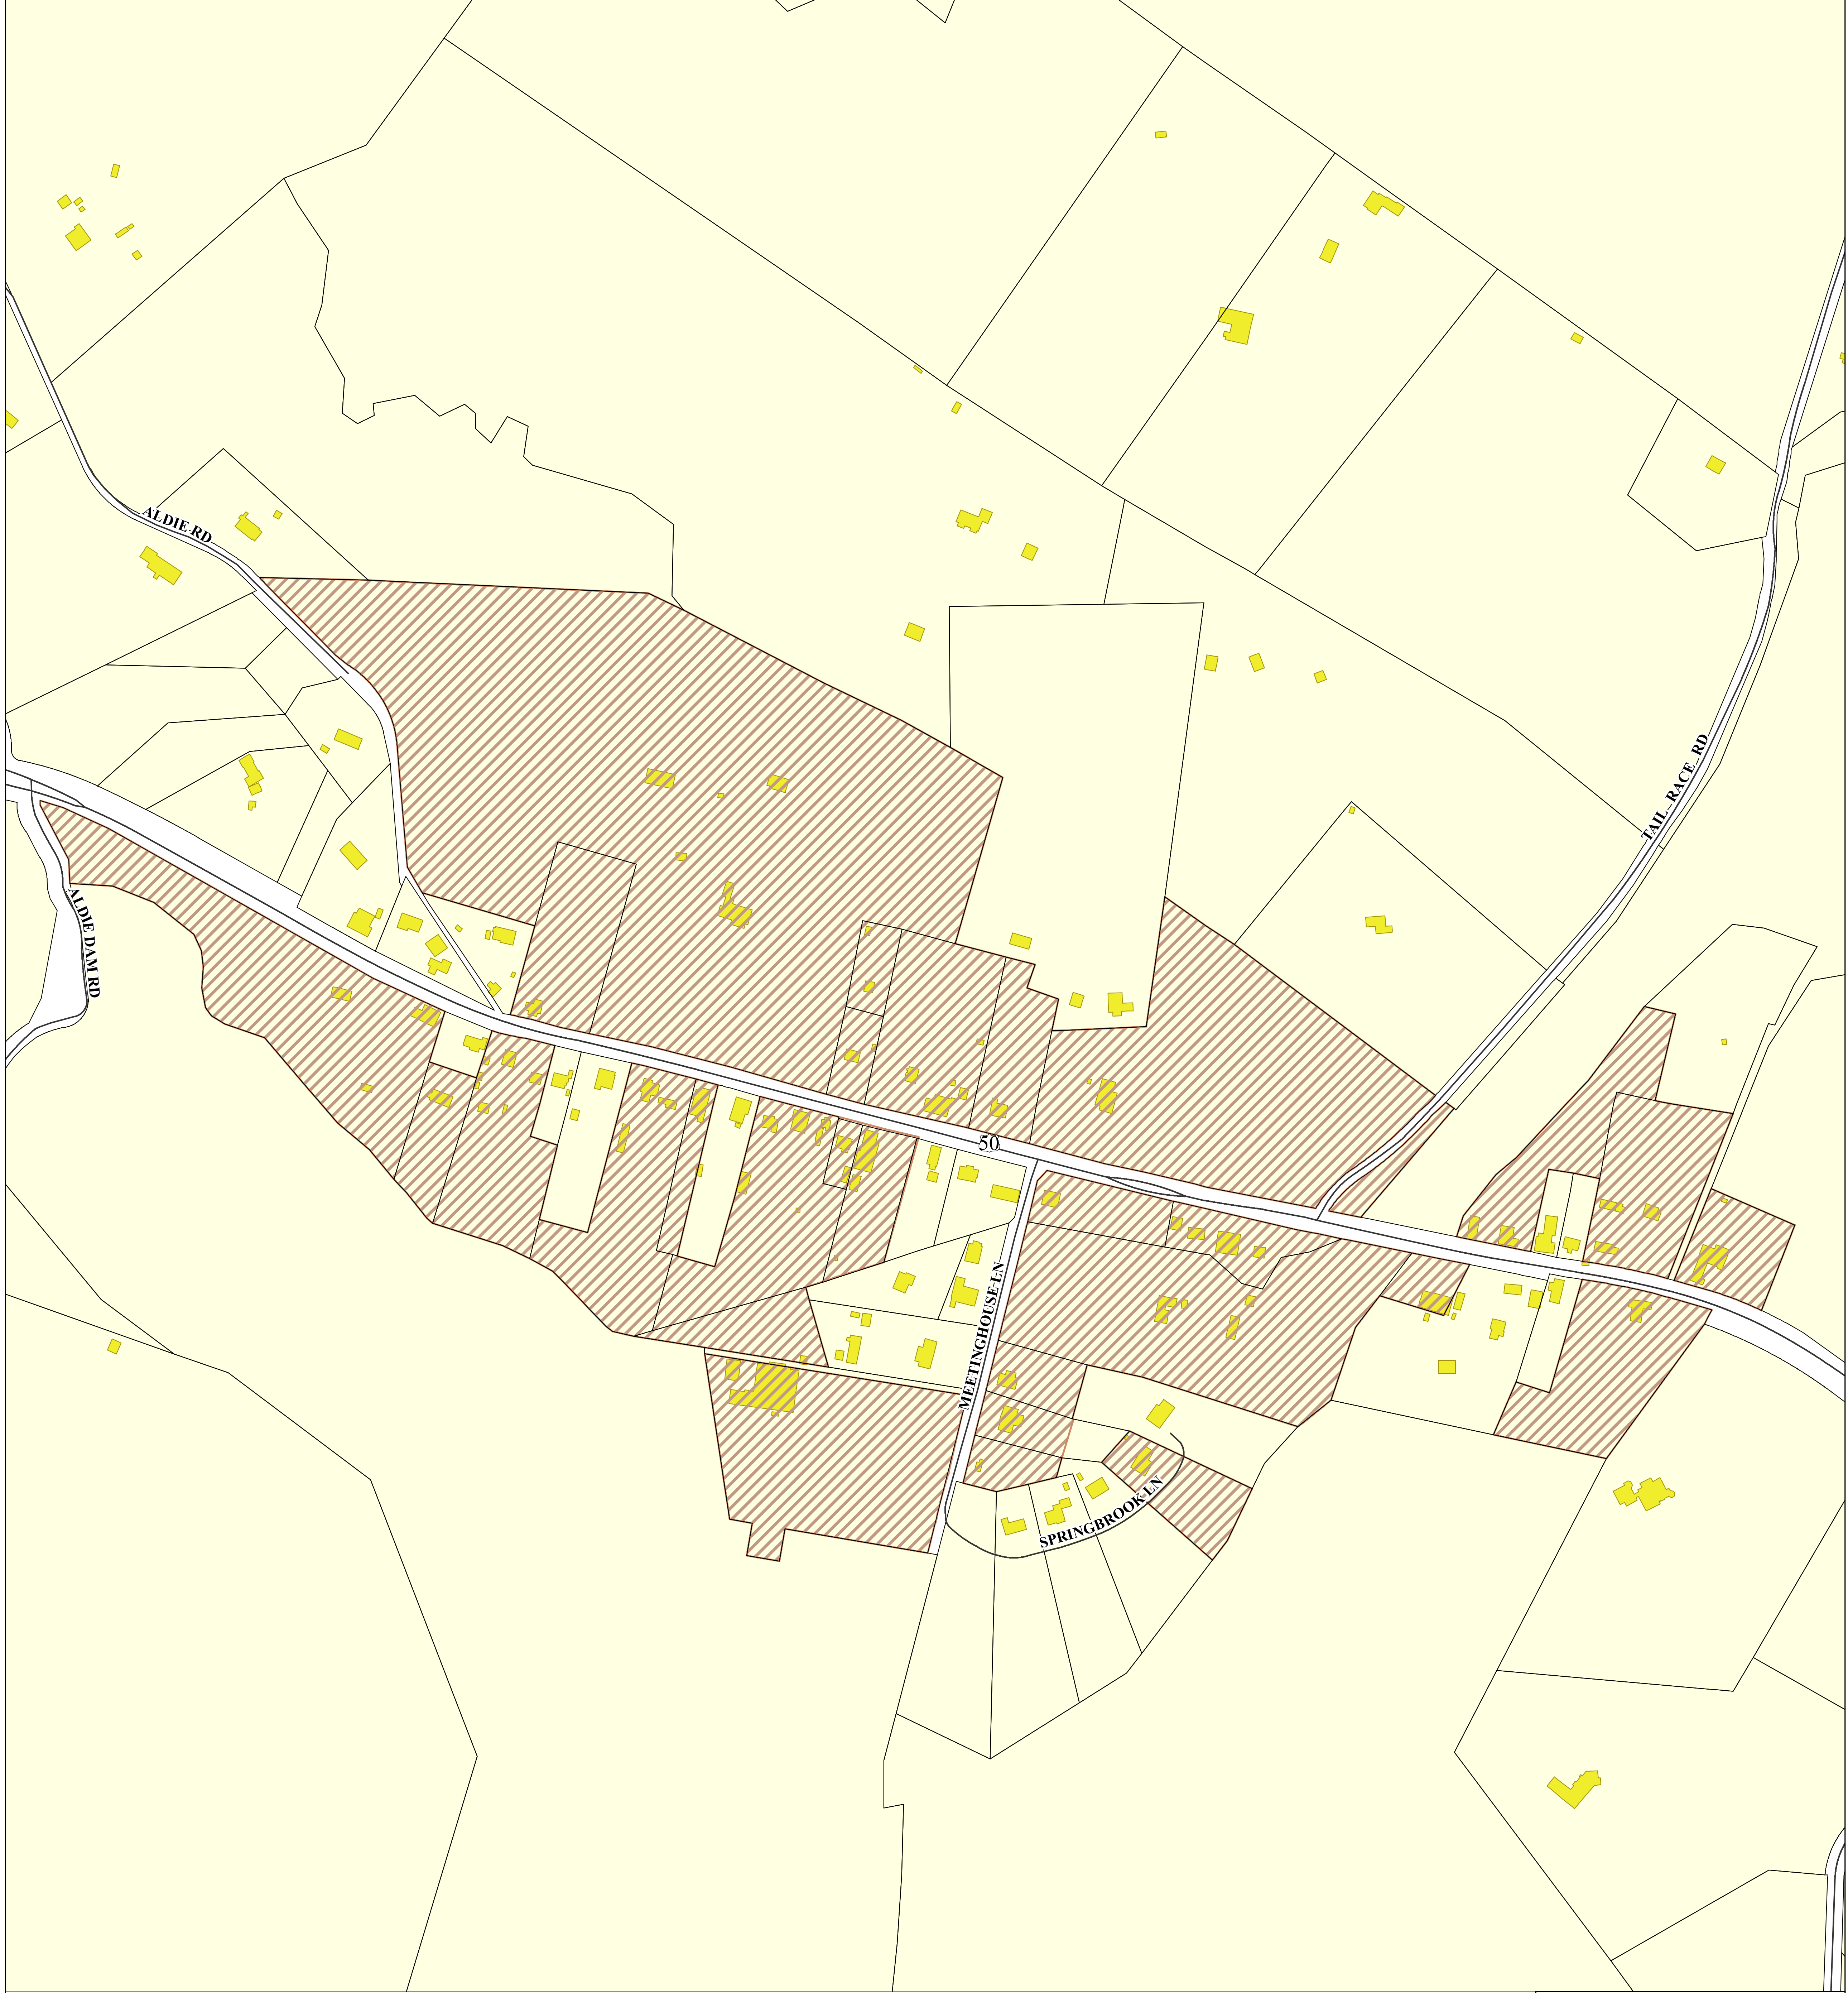

Aldie Historic and Cultural Conservation District

-  Buildings
-  Historic District
-  Parcels

Map created 4/29/2019
Map #2019-238; Replaces Map #2015-169
Source: Loudoun County Department of Planning & Zoning