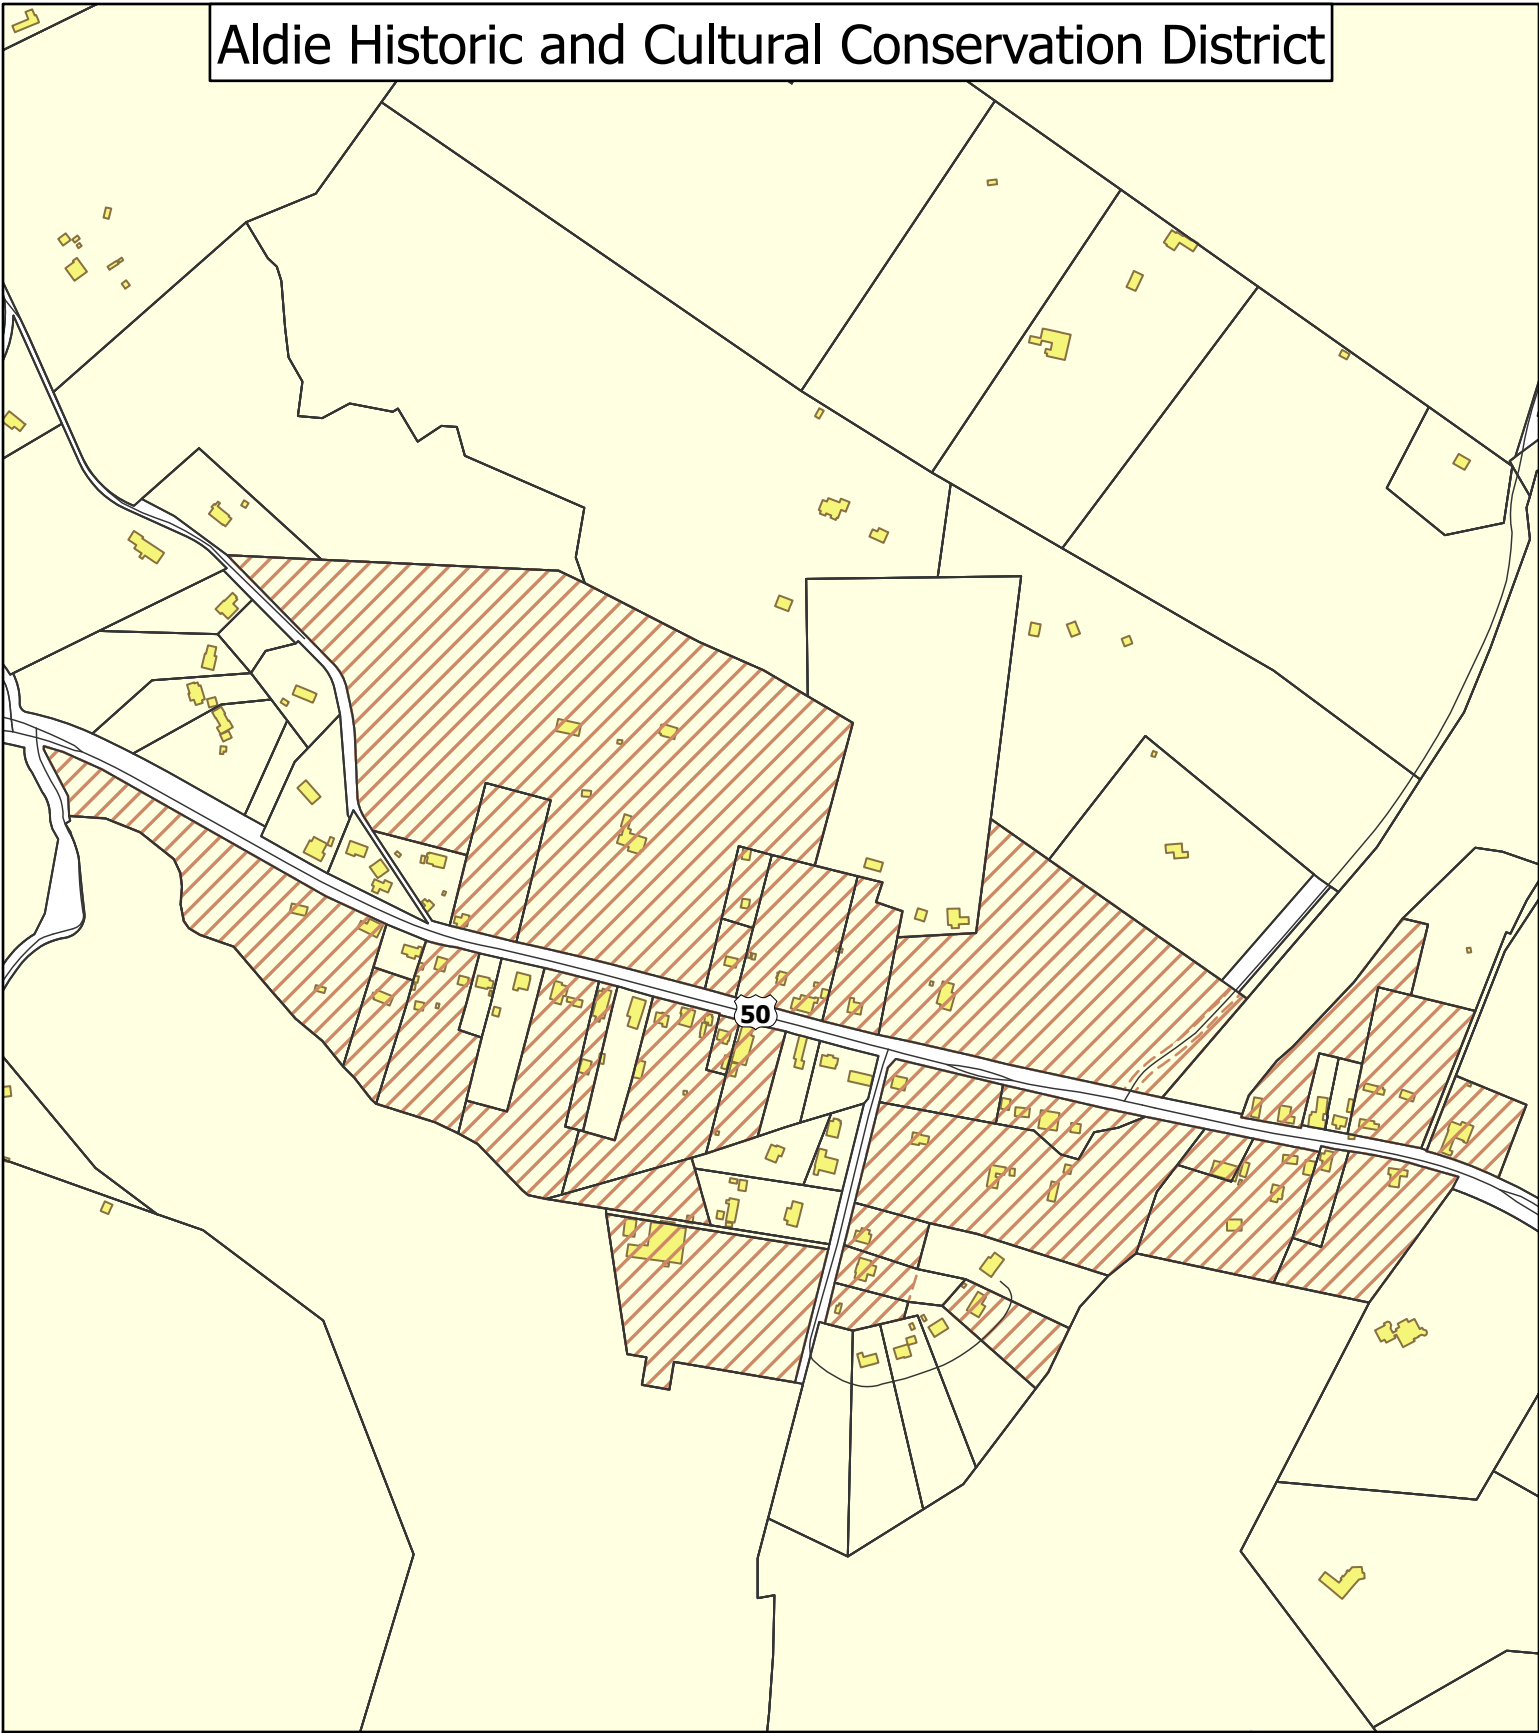

Aldie Historic and Cultural Conservation District

-  Historic District
-  Buildings
-  Parcels

0 0.1 0.2 Miles

Map created 2/15/2023
Map #2023-007, Replaces Map #2019-238
Source: Loudoun County Department of Planning & Zoning