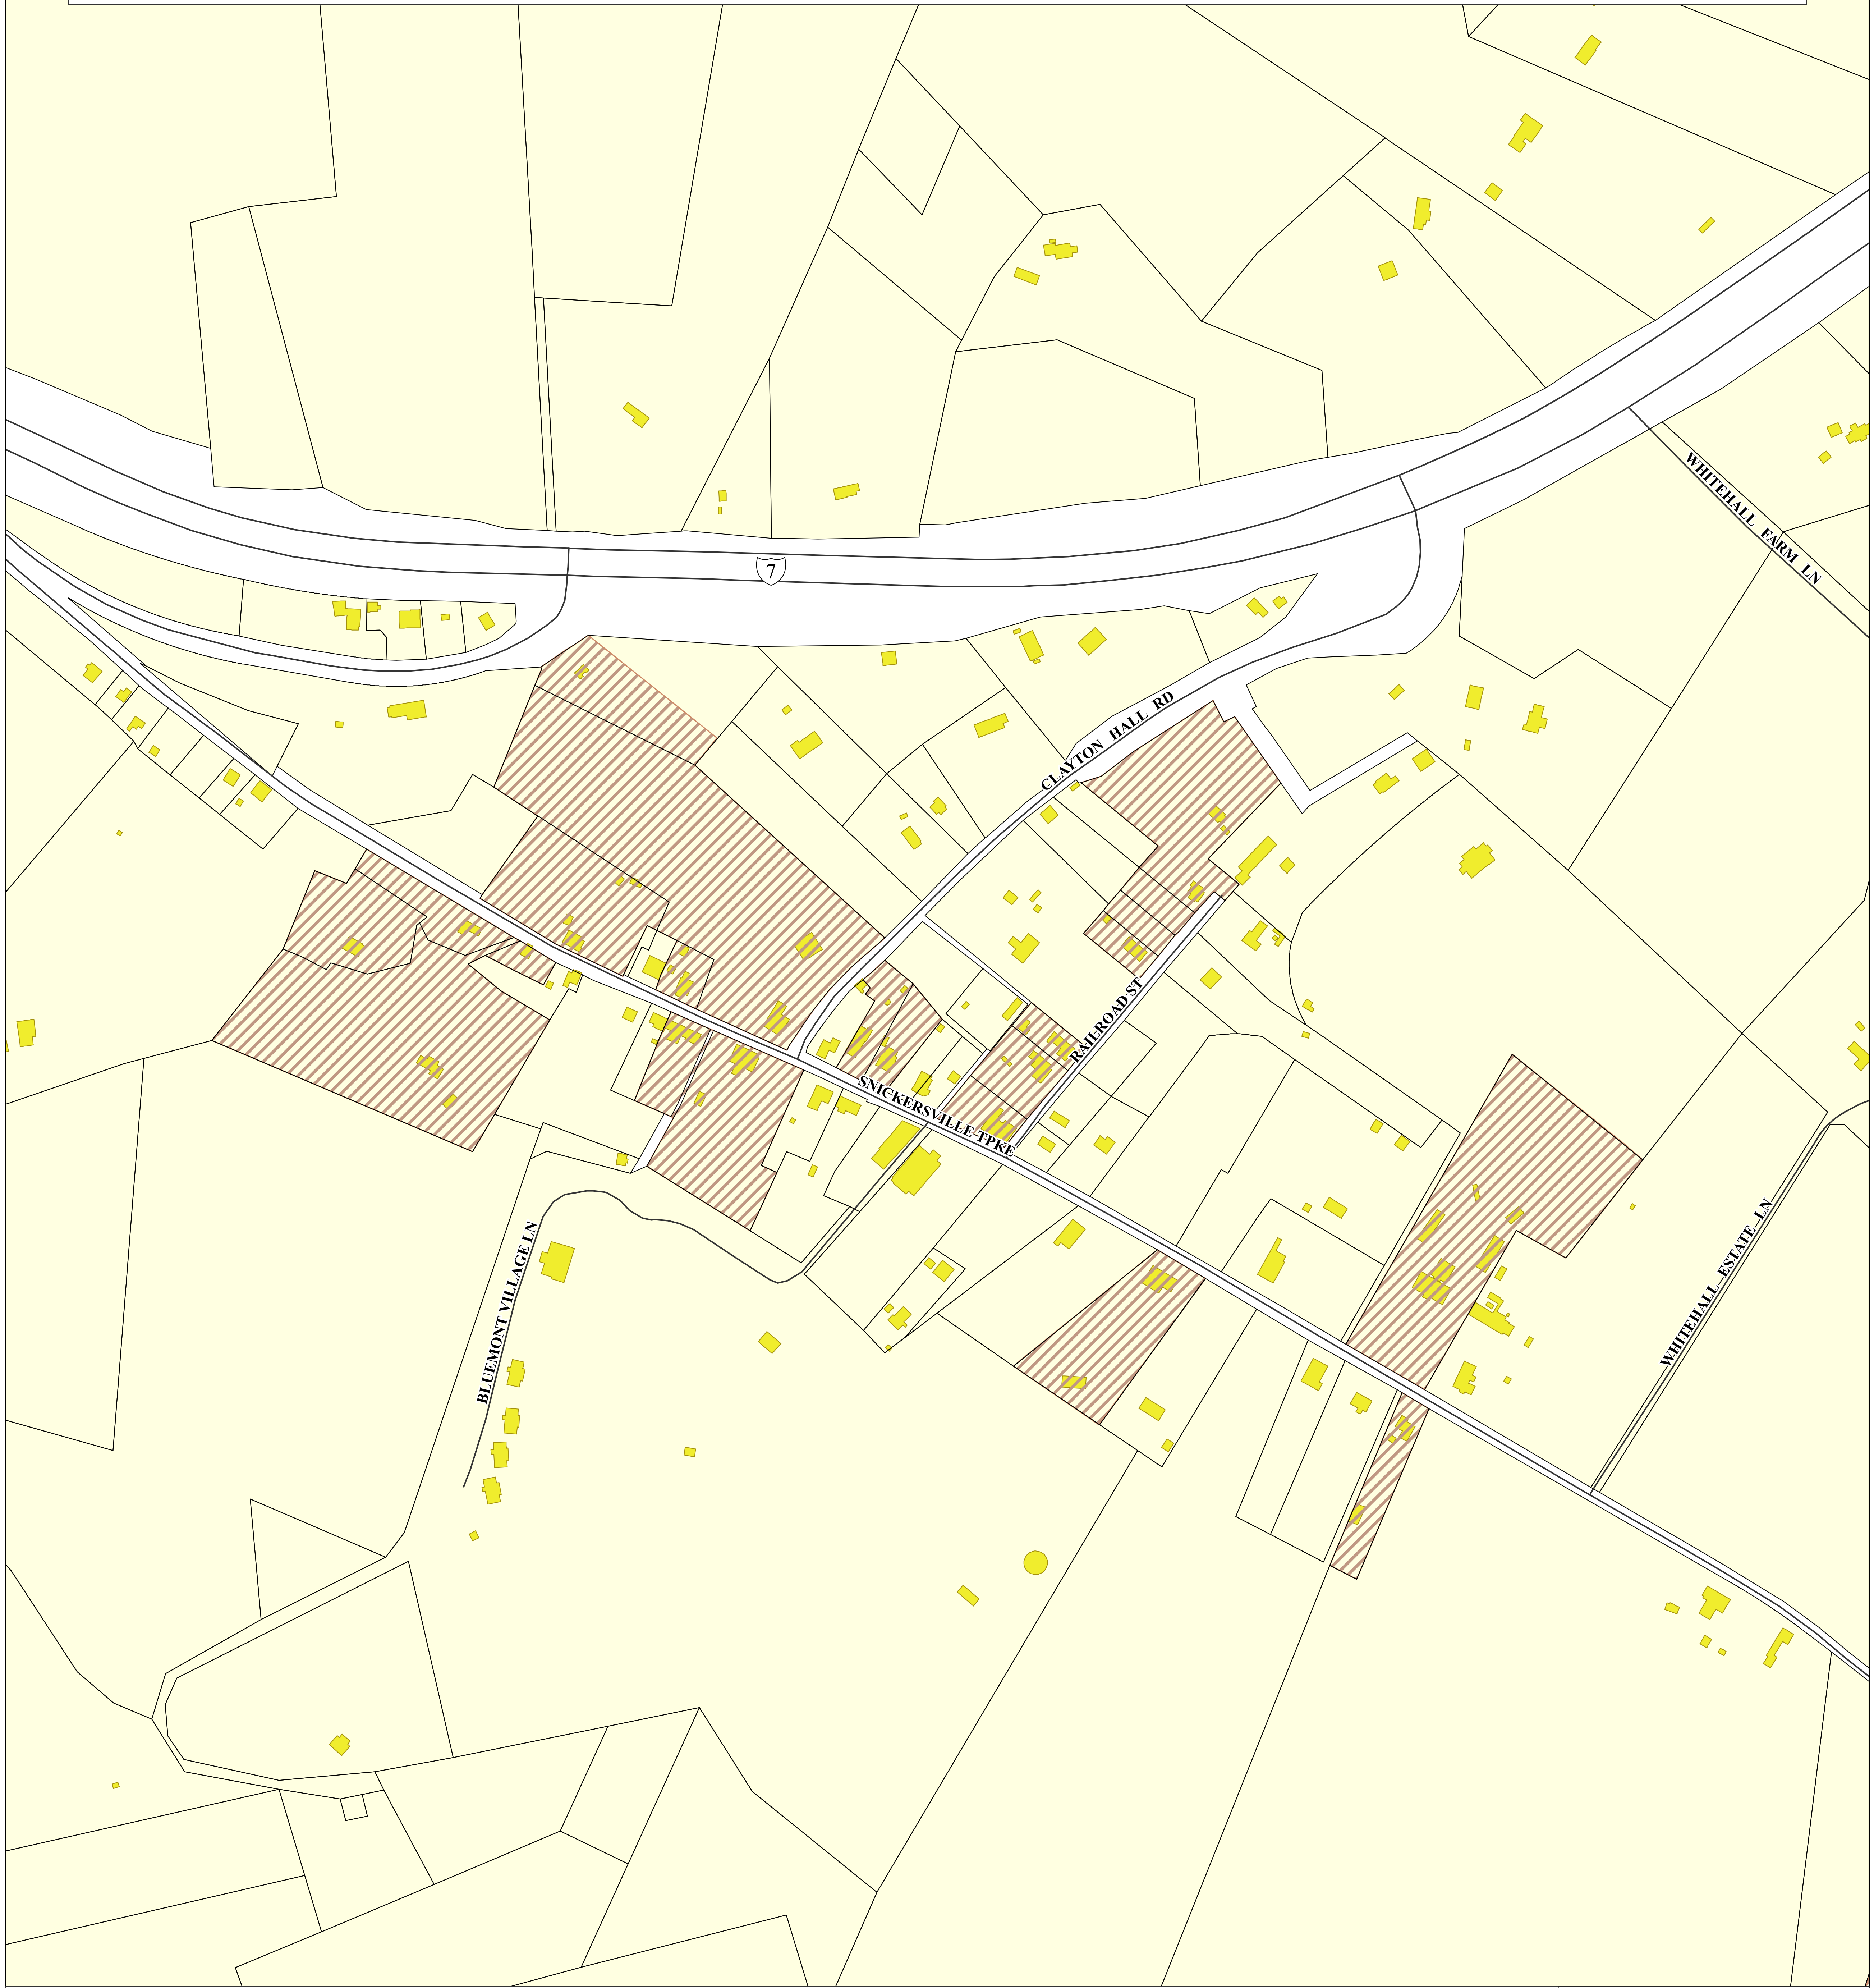

Bluemont Historic and Cultural Conservation District

-  Buildings
-  Historic District
-  Parcels

Map Created 4/29/2019
Map #2019-239; Replaces Map #2015-164
Source: Loudoun County Department of Planning & Zoning