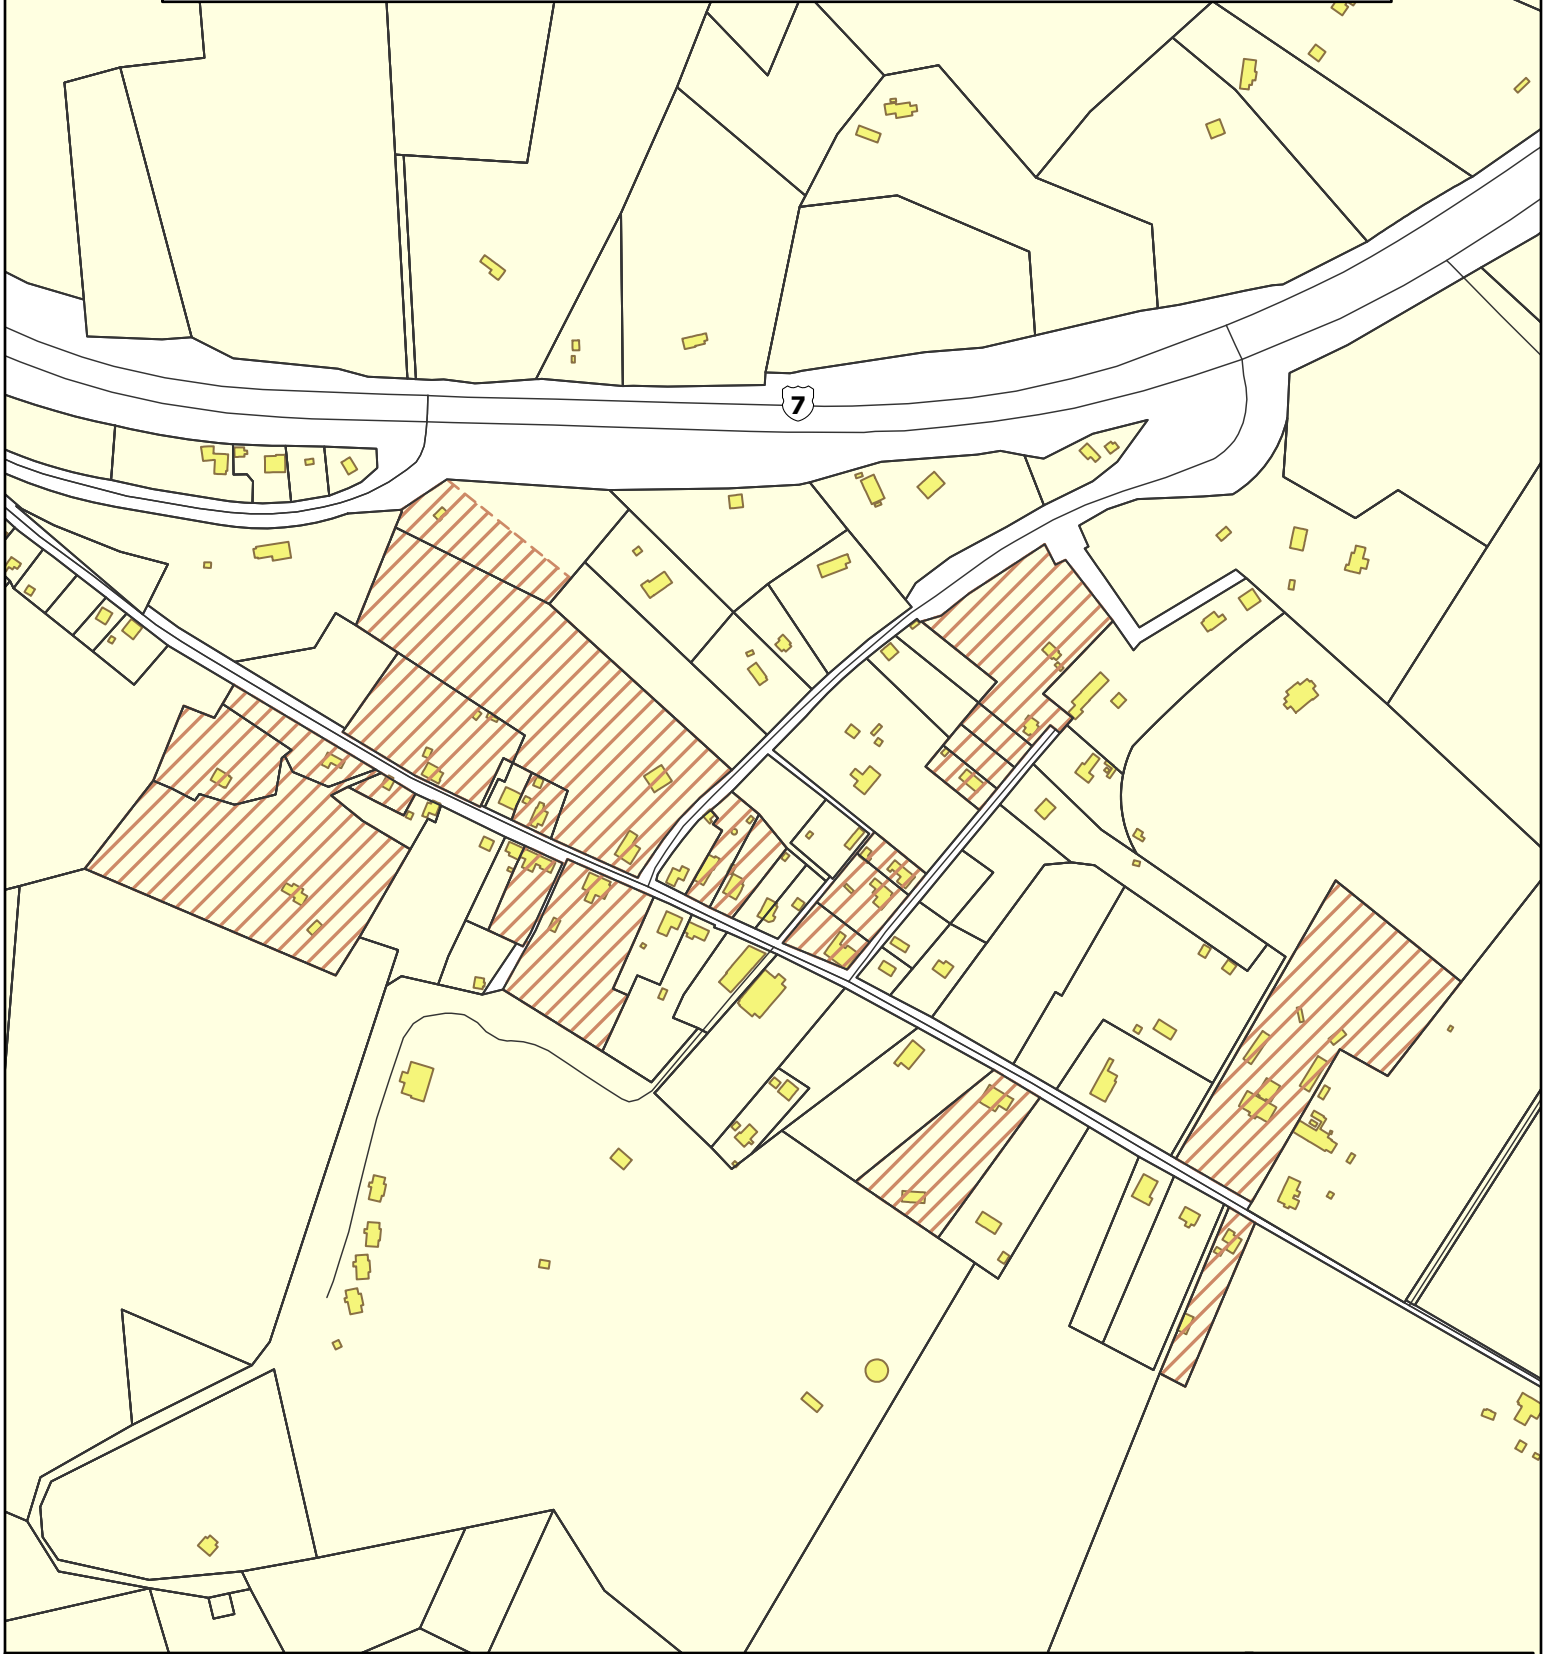

# Bluemont Historic and Cultural Conservation District

-  Historic District
-  Buildings
-  Parcels

0 0.1 0.2 Miles

Map created 2/15/2023  
Map #2023-008, Replaces Map #2019-239  
Source: Loudoun County Department of Planning & Zoning