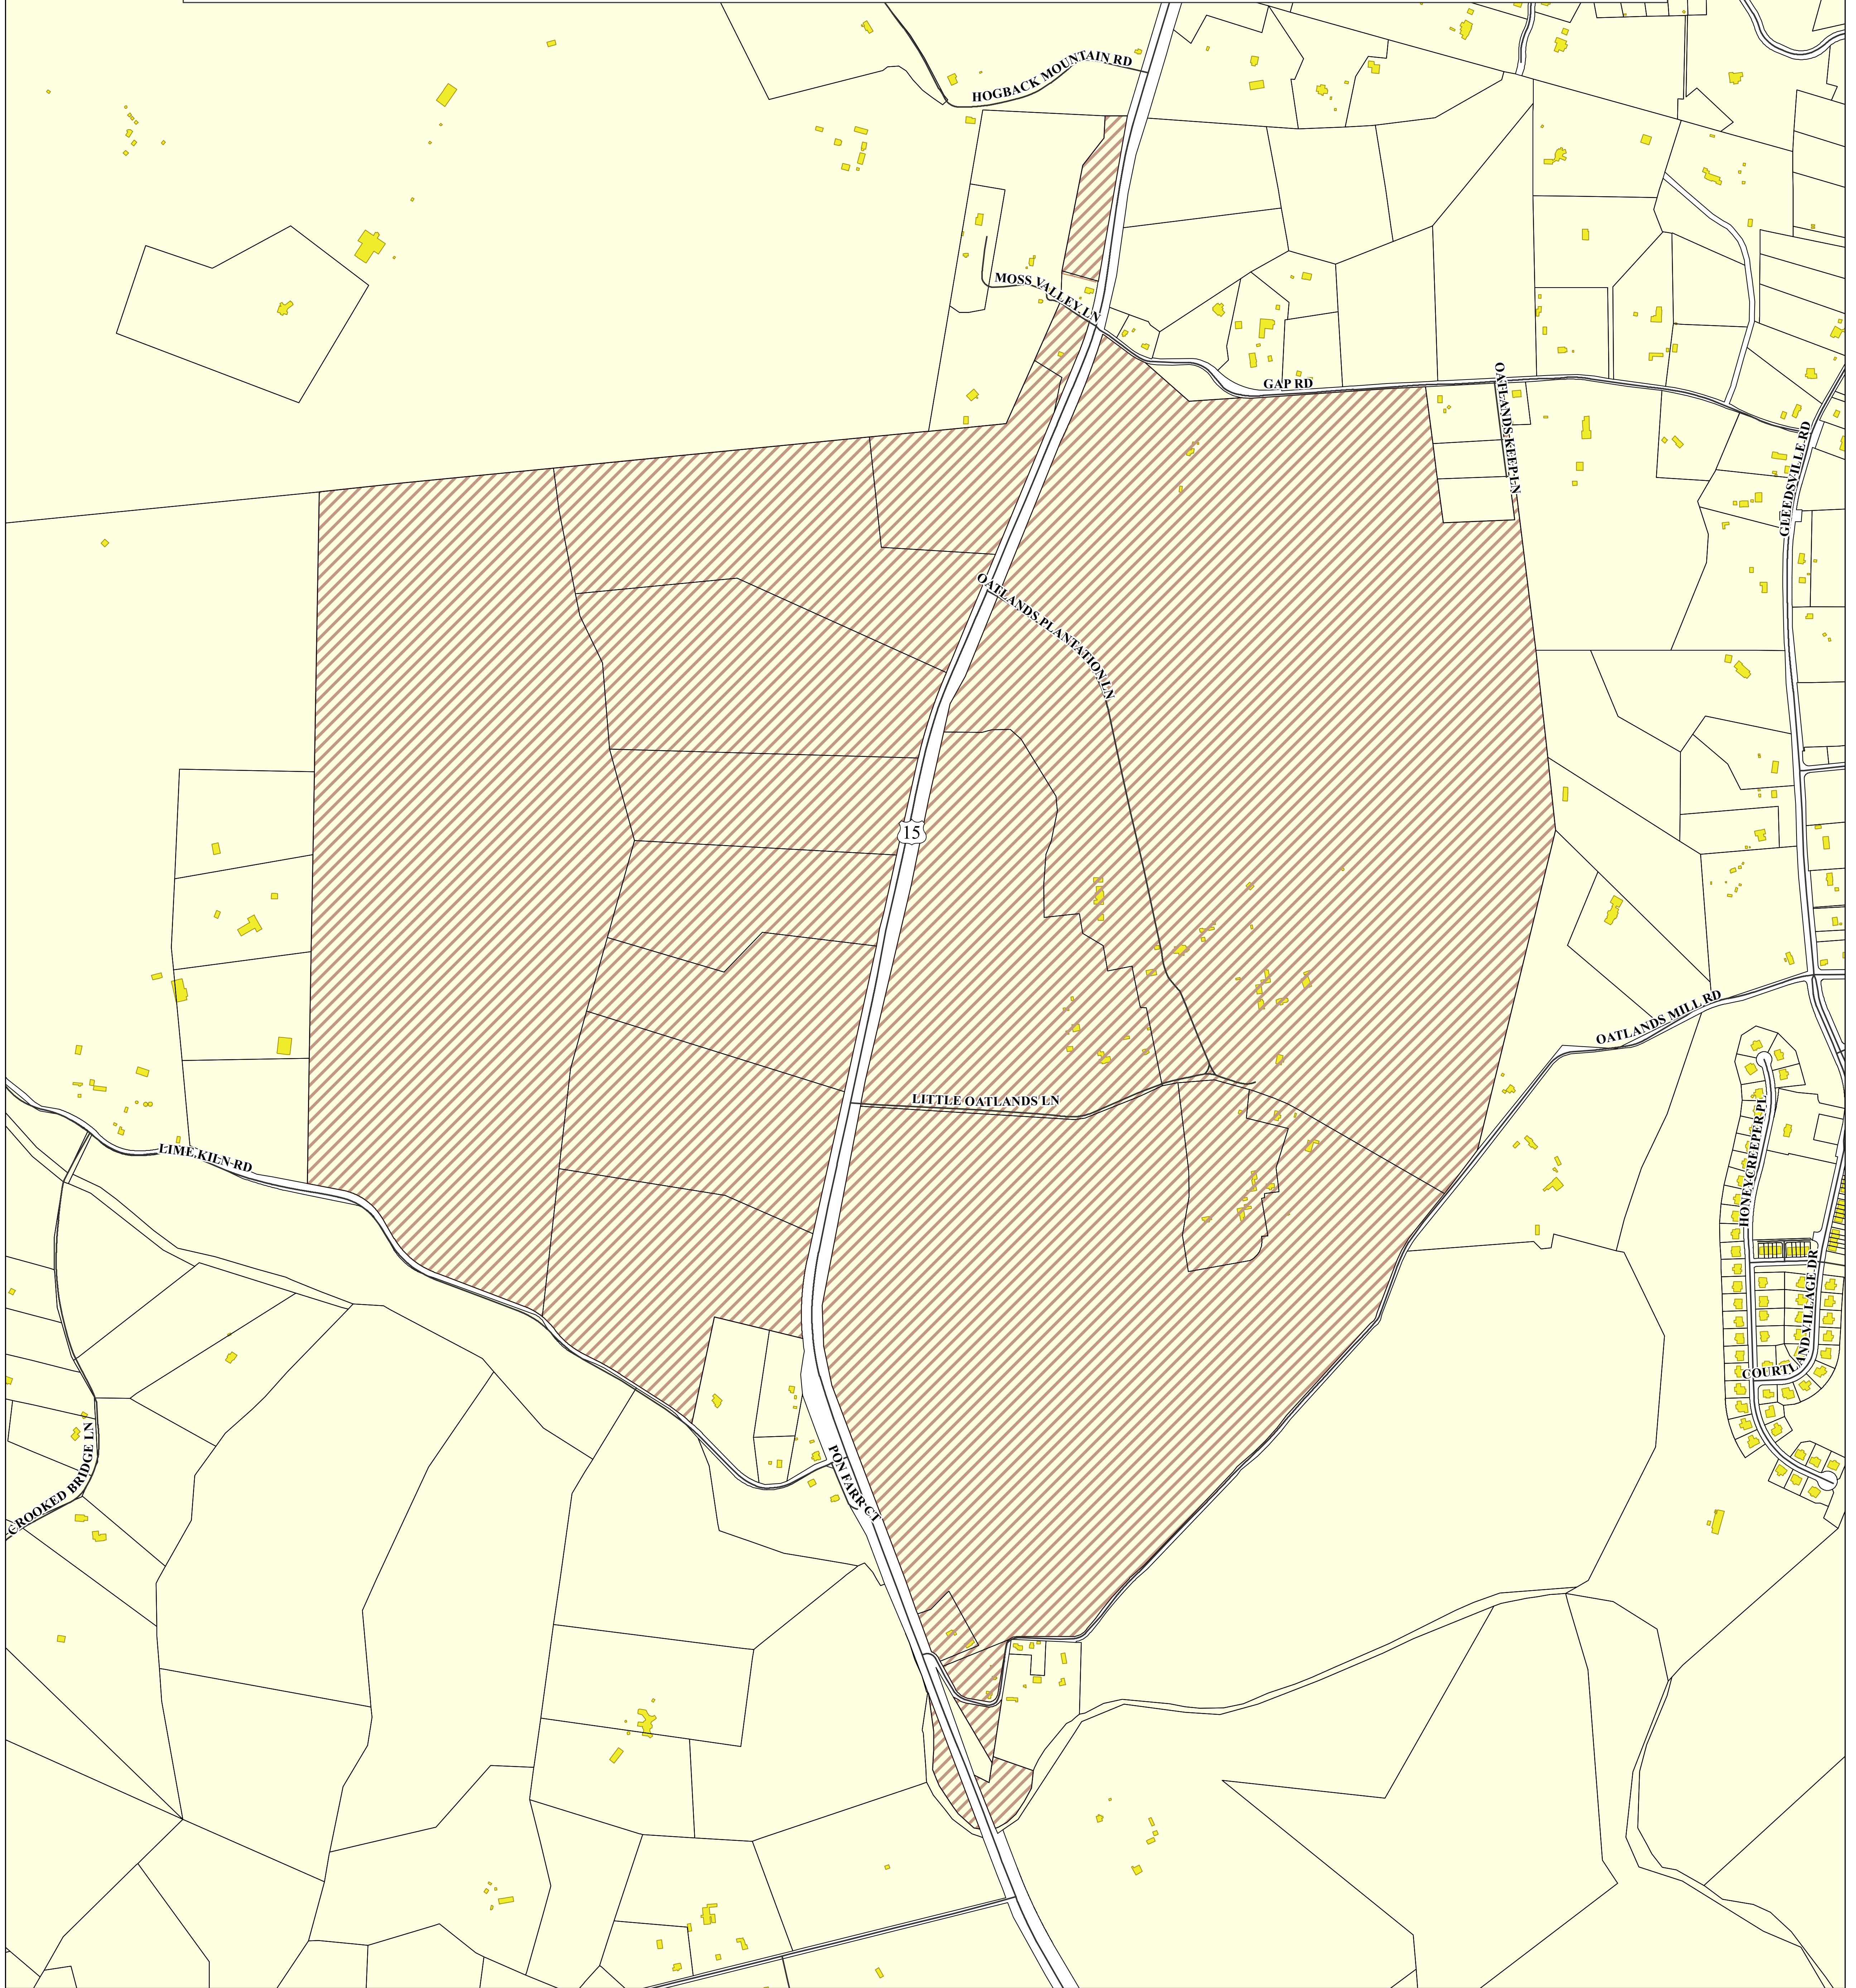

Oatlands Historic and Cultural Conservation District

-  Buildings
-  Historic District
-  Parcels

0 0.25 0.5 Mile

Map Created 4/29/2019
Map #2019-242; Replaces Map #2015-163
Source: Loudoun County Department of Planning & Zoning

County Location