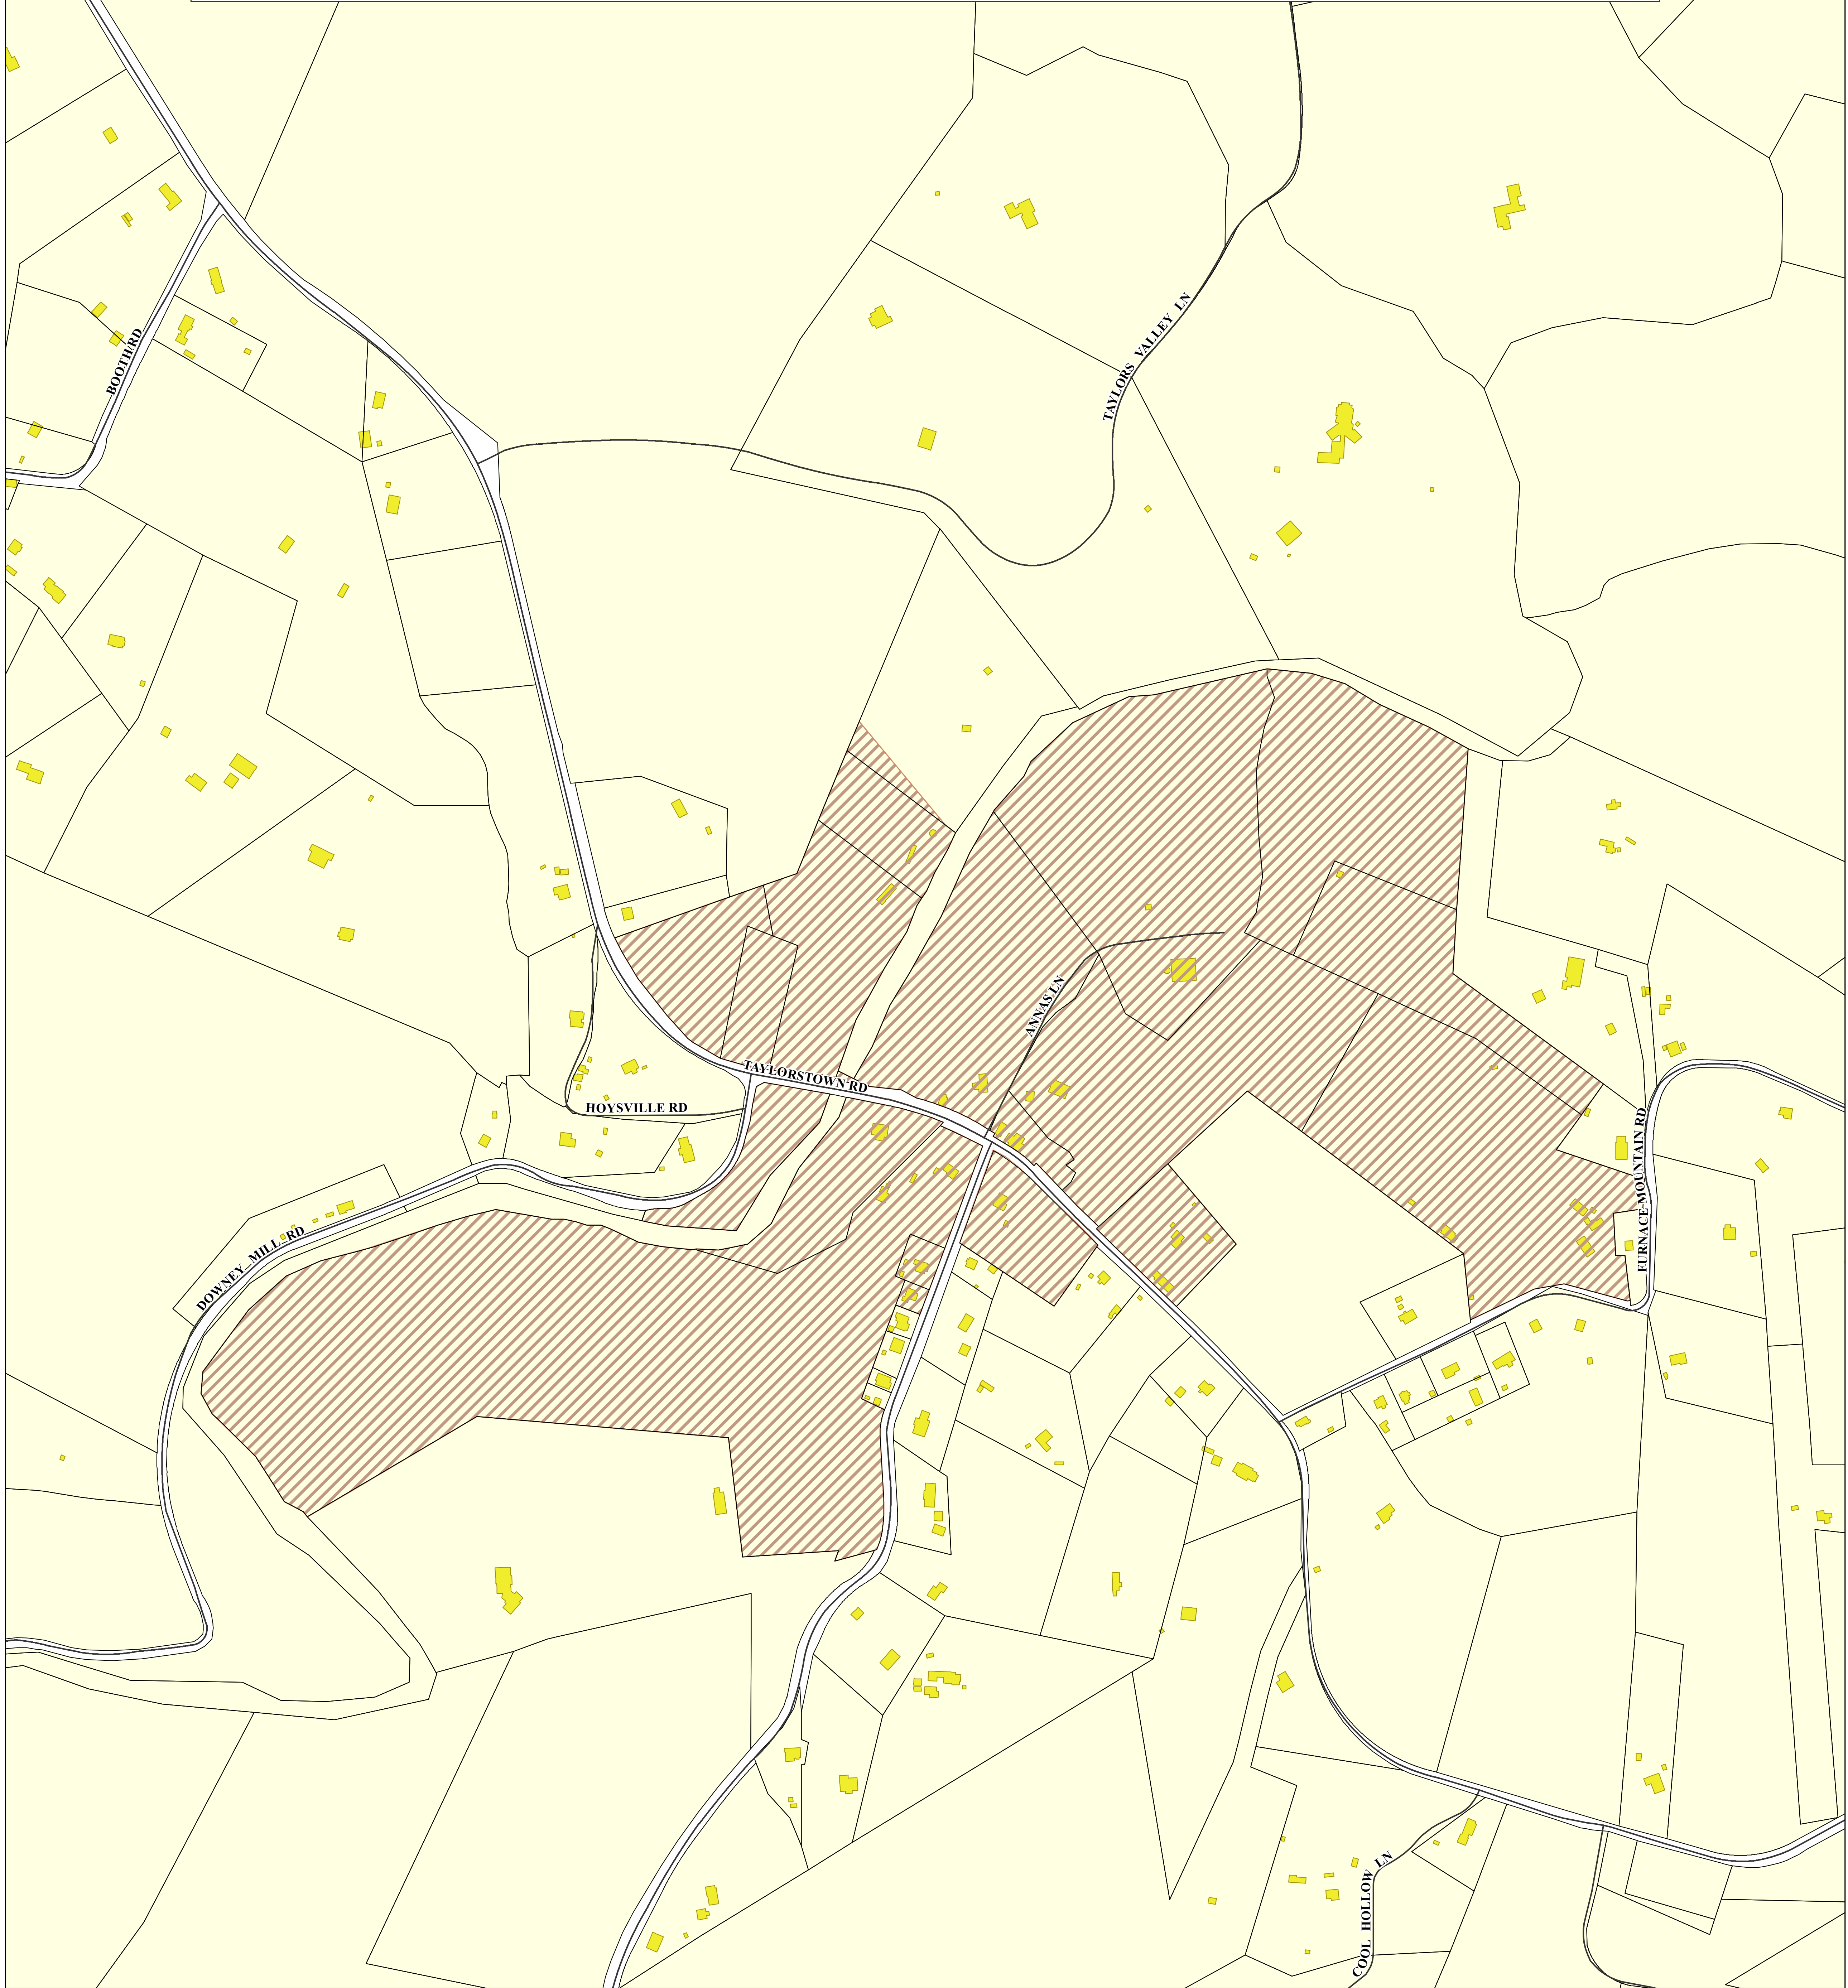

Taylorstown Historic and Cultural Conservation District

-  Buildings
-  Historic District
-  Parcels

0 | Mile
0.25

Map Created 4/29/2019
Map #2019-243; Replaces Map #2015-162
Source: Loudoun County Department of Planning & Zoning

County Location