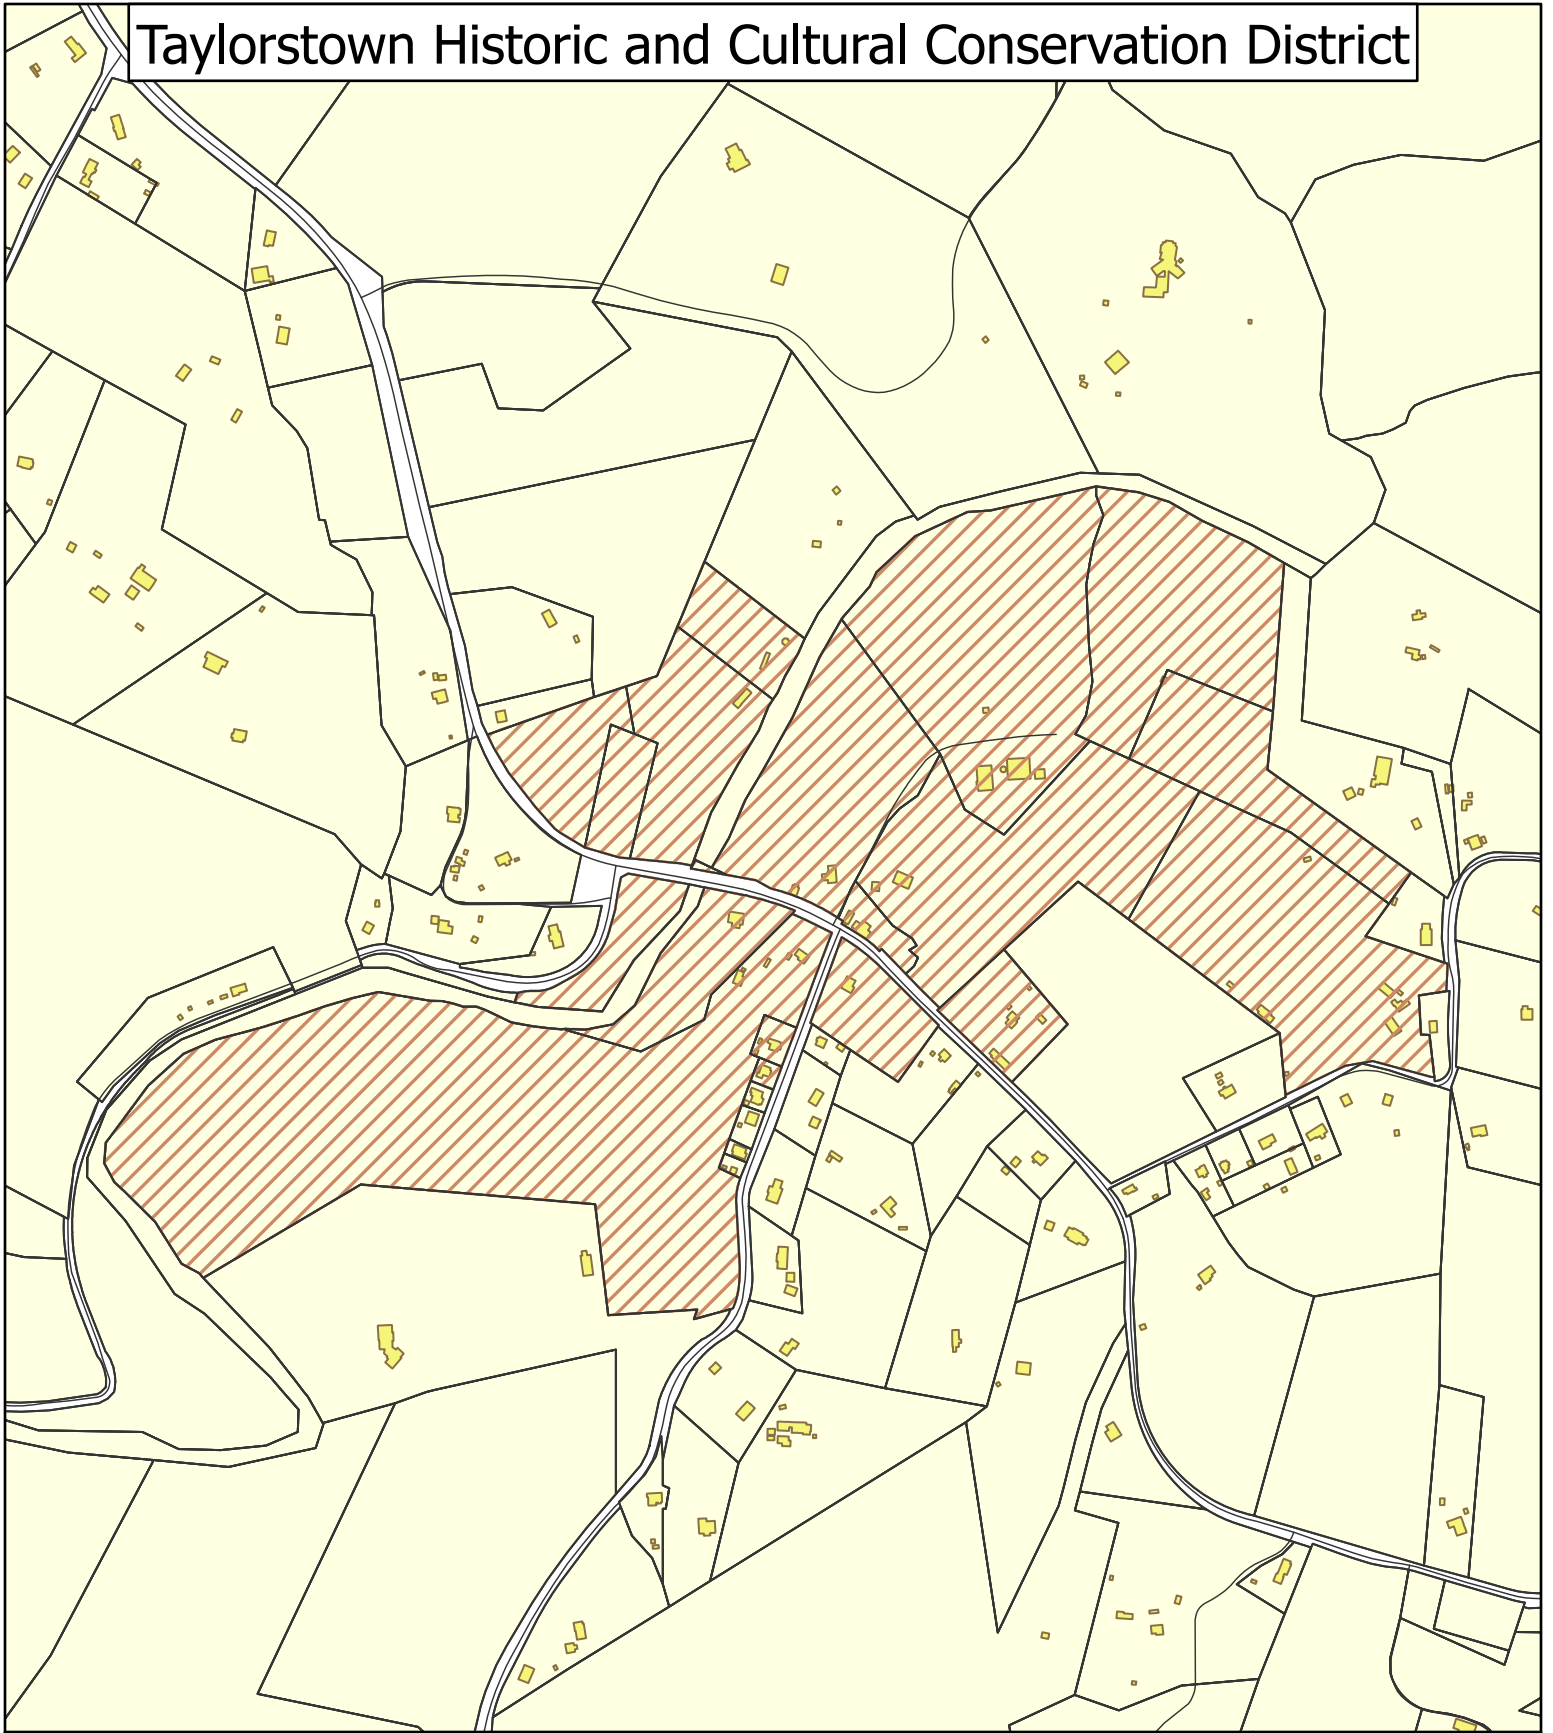

# Taylorstown Historic and Cultural Conservation District

-  Historic District
-  Buildings
-  Parcels

0 0.1 0.2 Miles

Map created 2/15/2023  
Map #2023-011, Replaces Map #2019-243  
Source: Loudoun County Department of Planning & Zoning